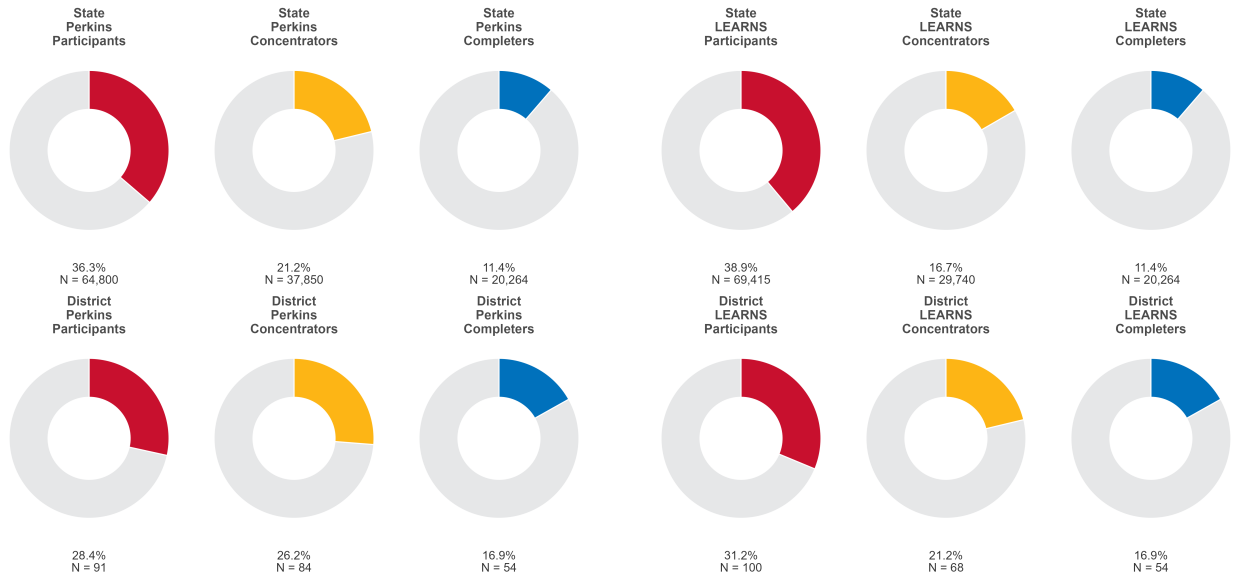

## PERRYVILLE SCHOOL DISTRICT

Enrollment includes Grades 8–12 students.

### PERFORMANCE SCORES RELATIVE TO TARGETS