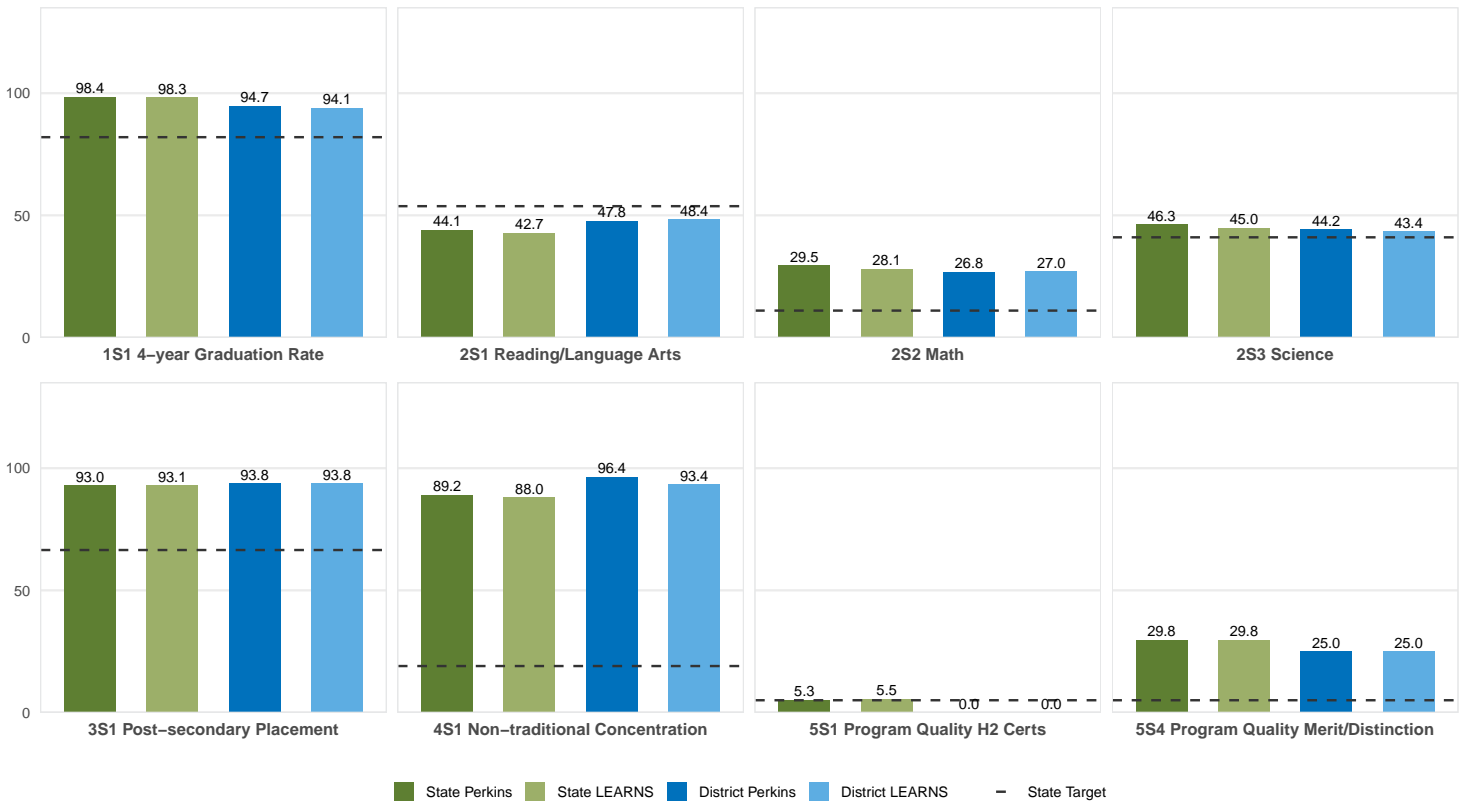

PERFORMANCE SCORES RELATIVE TO TARGETS

CTE Concentrators

A [comprehensive program report](#) is available for more detailed information on all performance measures.