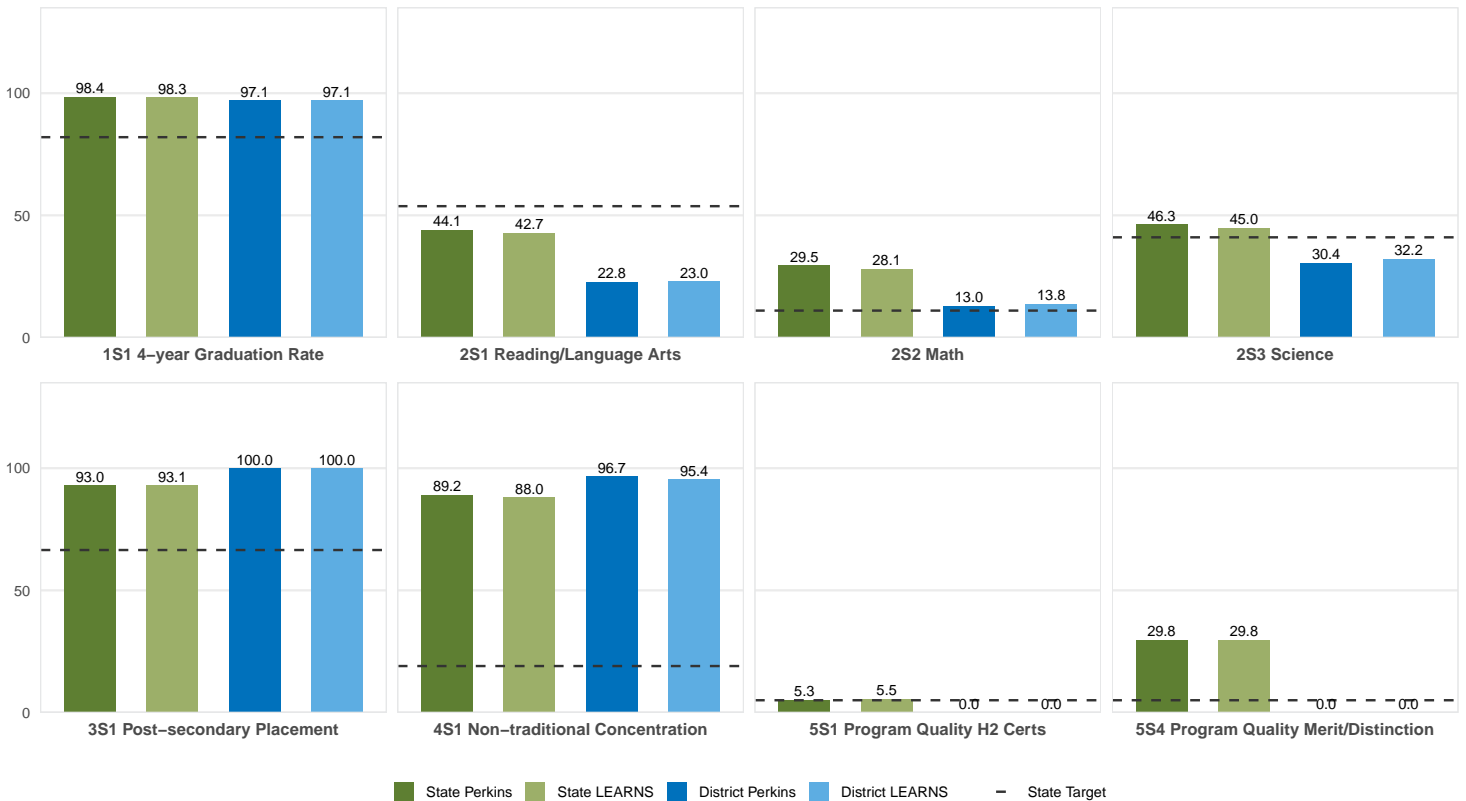

2025 CTE SUMMARY REPORT

BARTON SCHOOL DISTRICT

Enrollment includes Grades 8–12 students.

PERFORMANCE SCORES RELATIVE TO TARGETS

CTE Concentrators

A [comprehensive program report](#) is available for more detailed information on all performance measures.