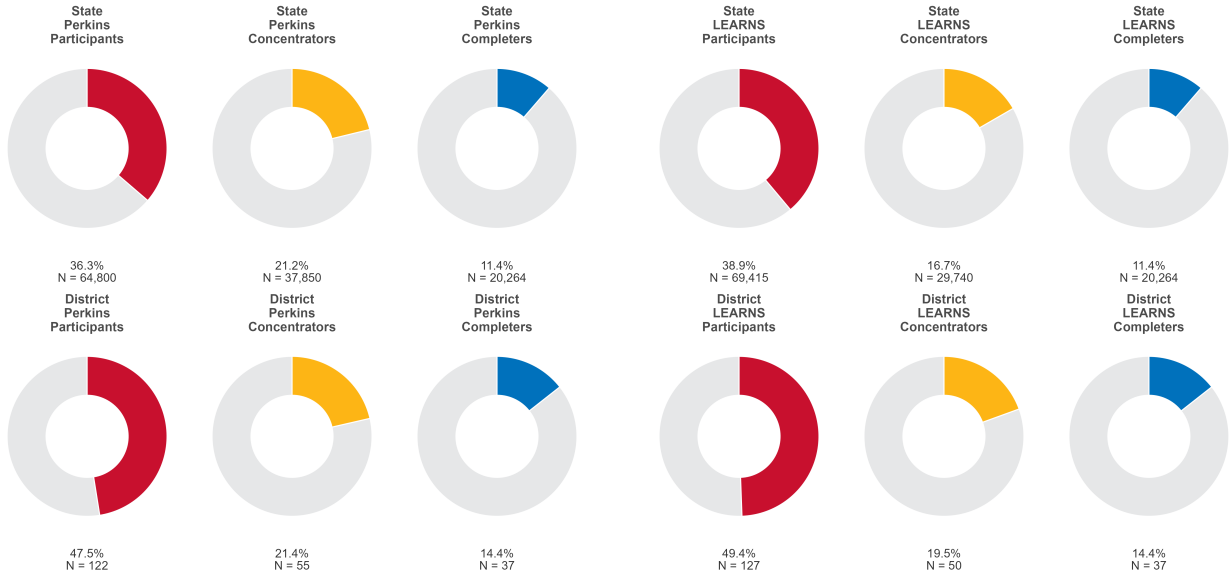

2025 CTE SUMMARY REPORT

BARTON SCHOOL DISTRICT

Enrollment includes Grades 8–12 students.

PERFORMANCE SCORES RELATIVE TO TARGETS

CTE Concentrators

A [comprehensive program report](#) is available for more detailed information on all performance measures.