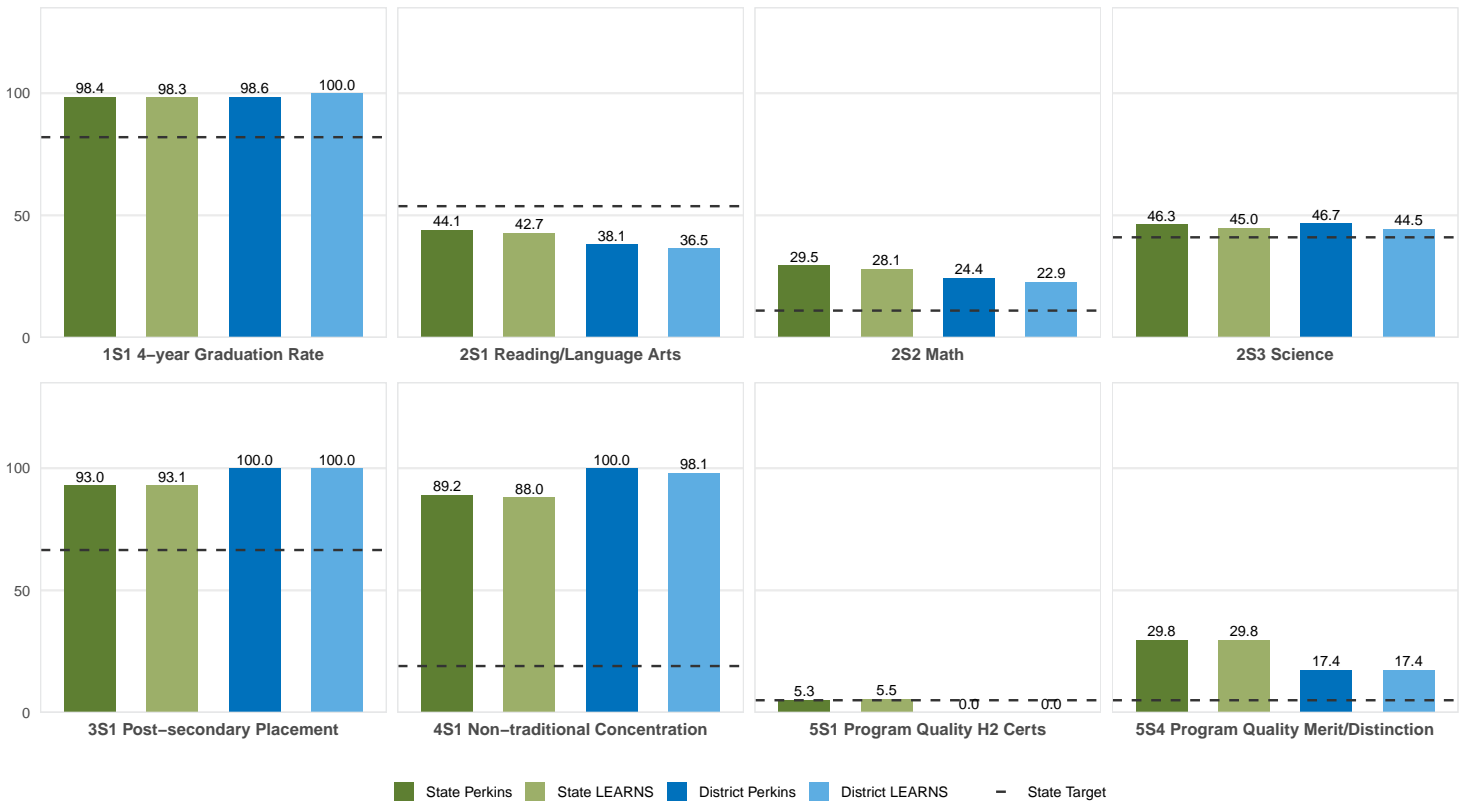

2025 CTE SUMMARY REPORT

CENTERPOINT SCHOOL DISTRICT

Enrollment includes Grades 8–12 students.

PERFORMANCE SCORES RELATIVE TO TARGETS

CTE Concentrators

A [comprehensive program report](#) is available for more detailed information on all performance measures.