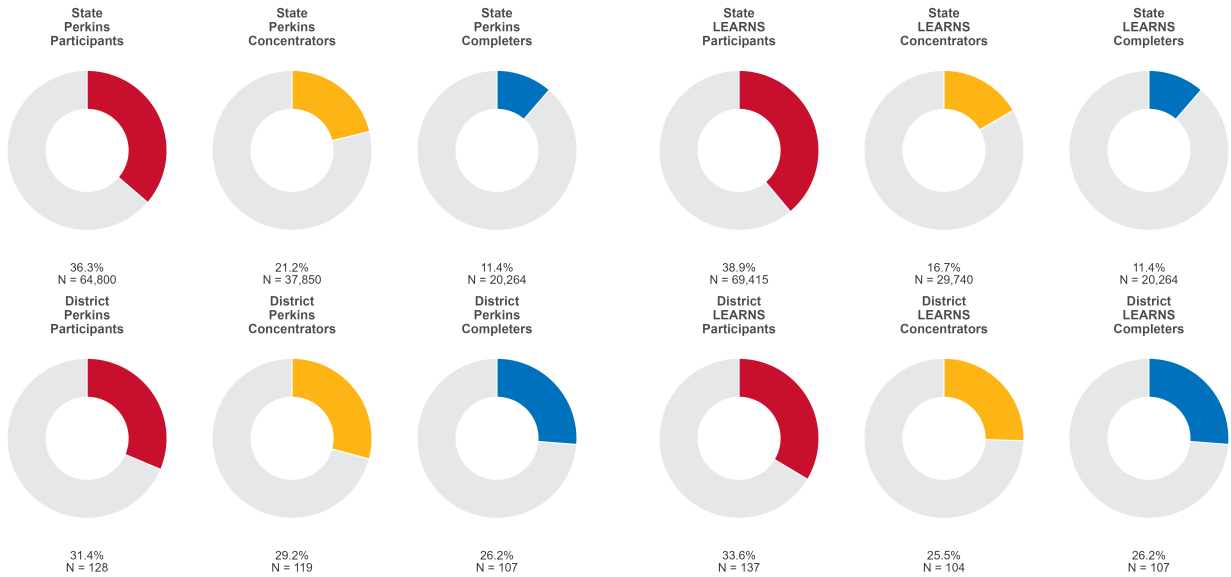

2025 CTE SUMMARY REPORT

CENTERPOINT SCHOOL DISTRICT

Enrollment includes Grades 8–12 students.

PERFORMANCE SCORES RELATIVE TO TARGETS

CTE Concentrators

A [comprehensive program report](#) is available for more detailed information on all performance measures.