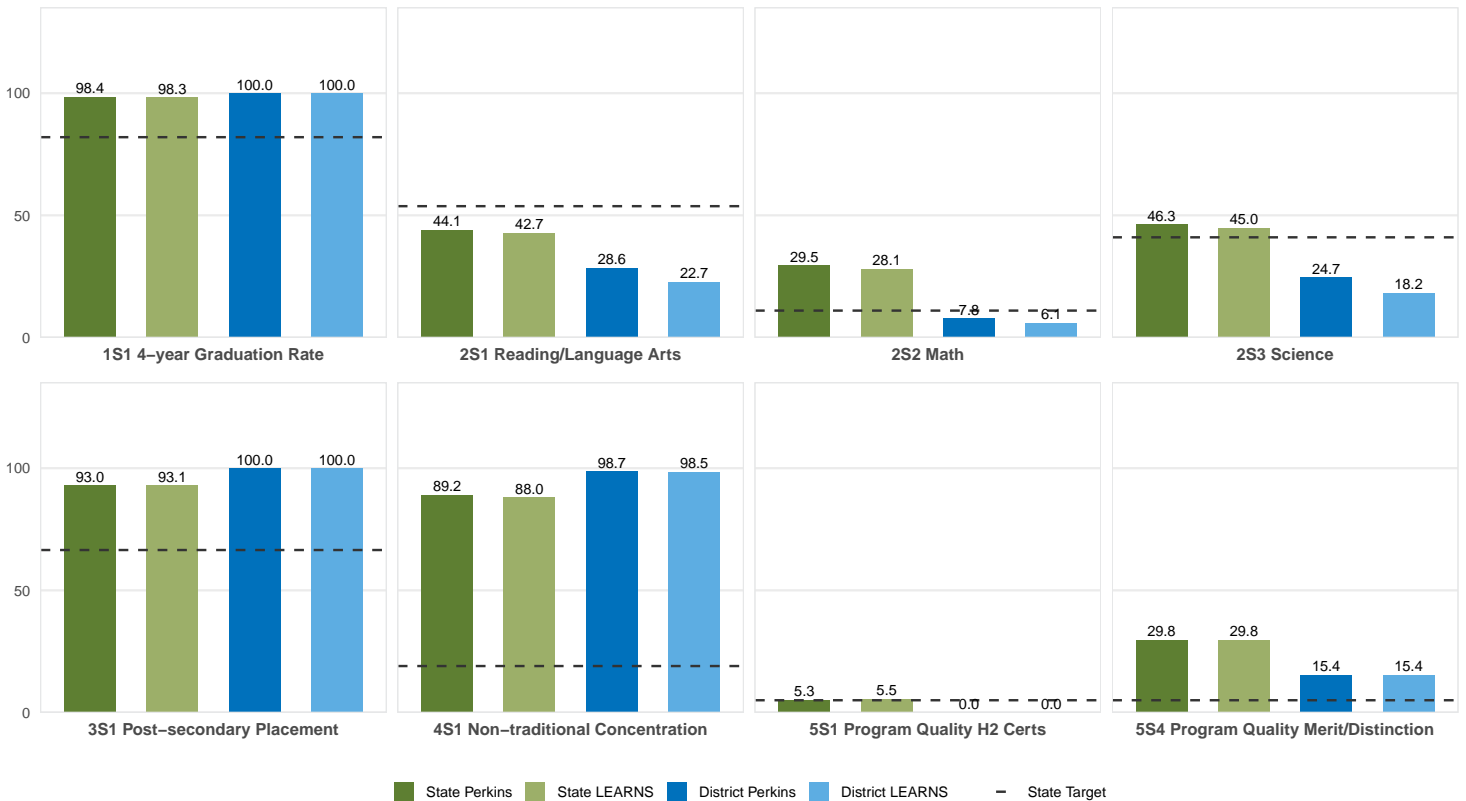

2025 CTE SUMMARY REPORT

KIRBY SCHOOL DISTRICT

Enrollment includes Grades 8–12 students.

PERFORMANCE SCORES RELATIVE TO TARGETS

CTE Concentrators

A [comprehensive program report](#) is available for more detailed information on all performance measures.