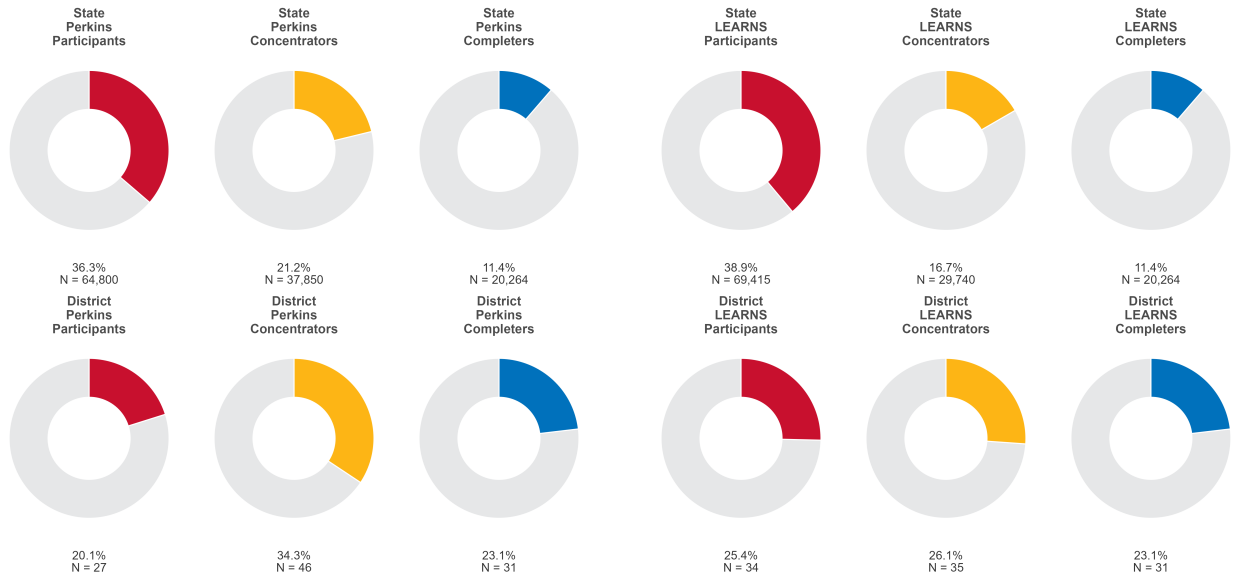

2025 CTE SUMMARY REPORT

KIRBY SCHOOL DISTRICT

Enrollment includes Grades 8–12 students.

PERFORMANCE SCORES RELATIVE TO TARGETS

CTE Concentrators

A [comprehensive program report](#) is available for more detailed information on all performance measures.