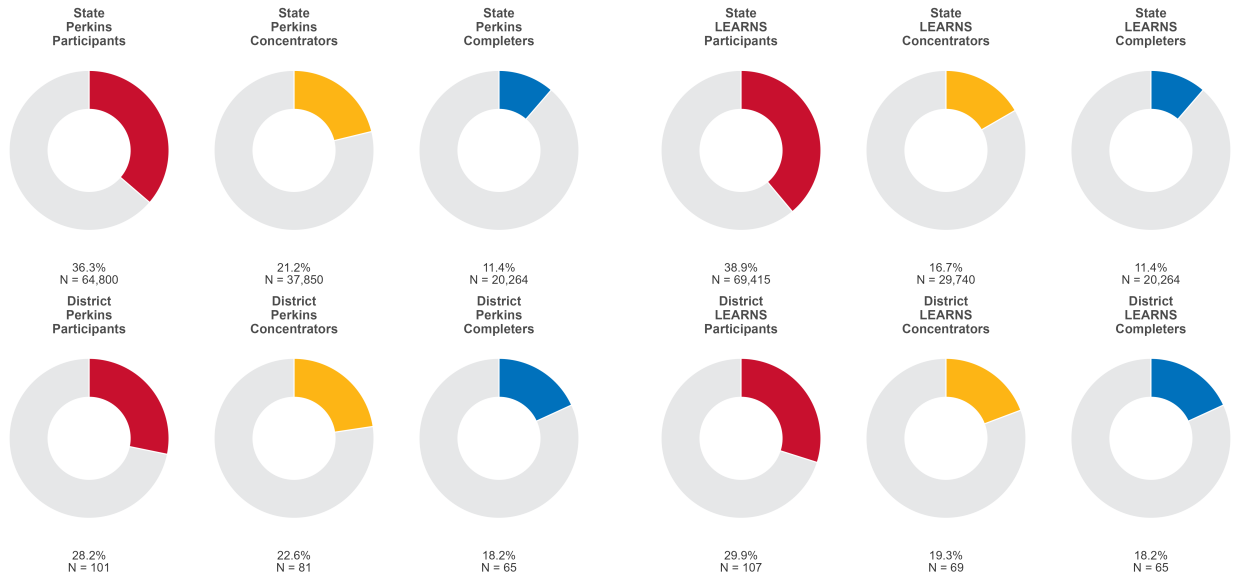

## COSSATOT RIVER SCHOOL DISTRICT

Enrollment includes Grades 8–12 students.