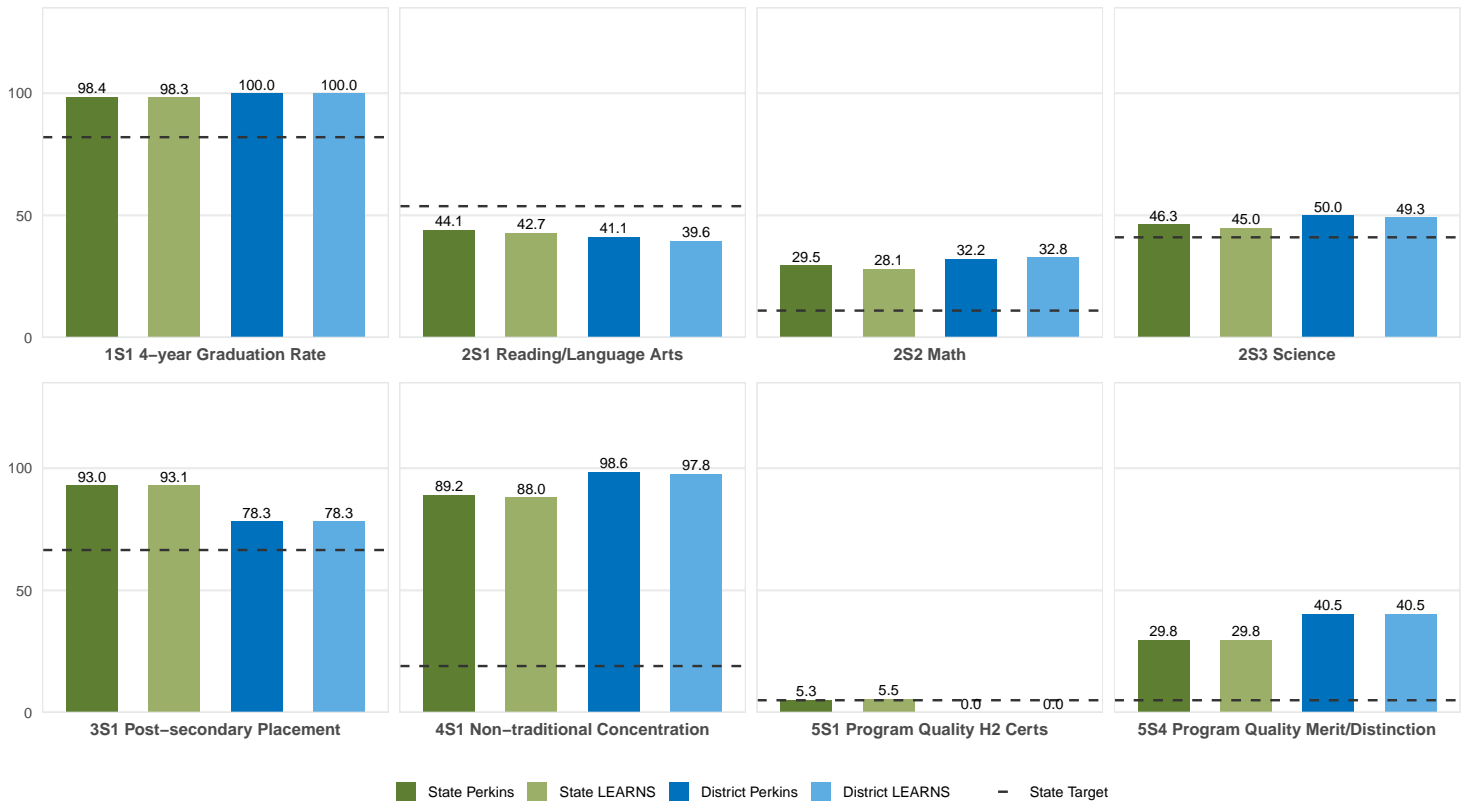

PERFORMANCE SCORES RELATIVE TO TARGETS

CTE Concentrators

A [comprehensive program report](#) is available for more detailed information on all performance measures.