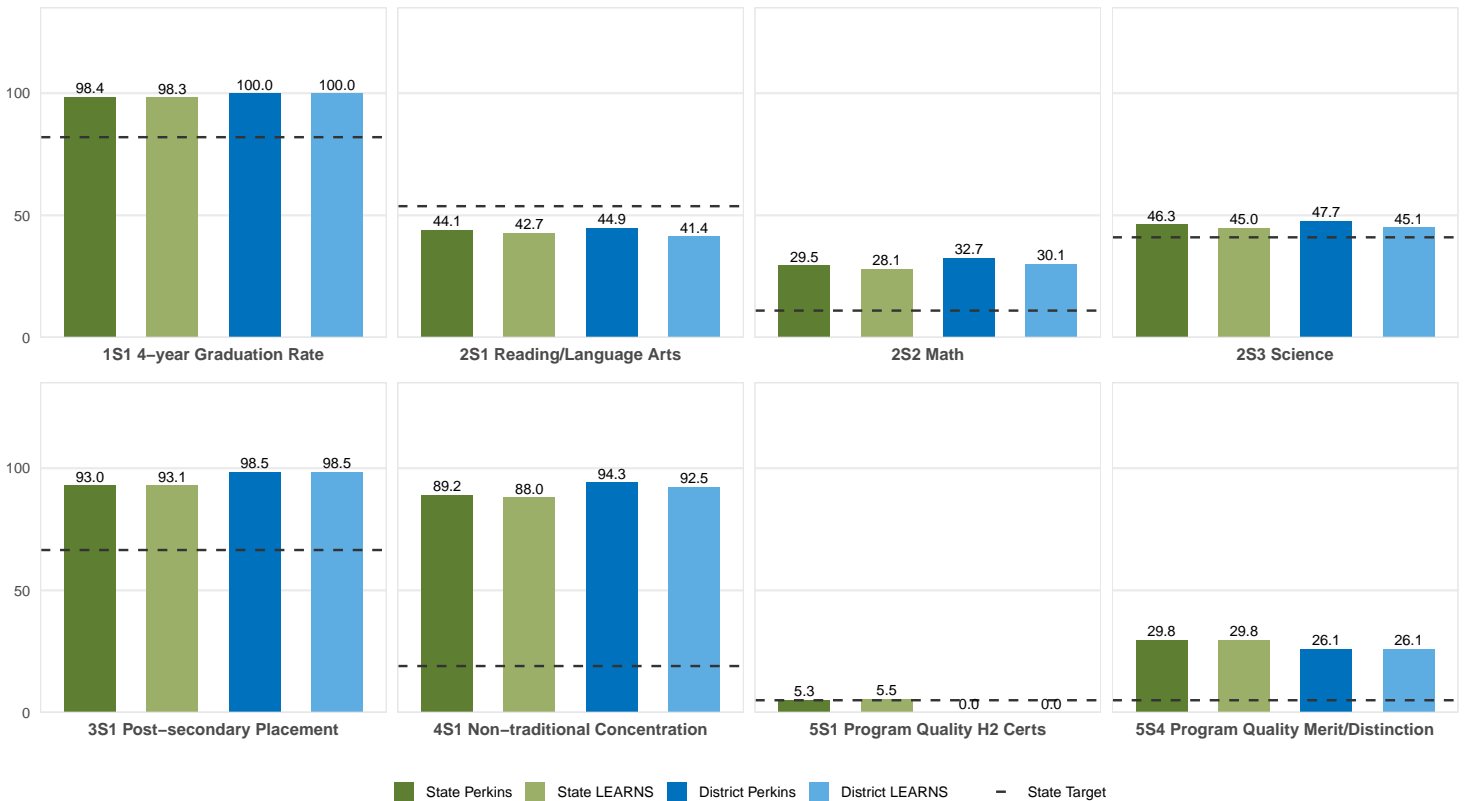

2025 CTE SUMMARY REPORT

ATKINS SCHOOL DISTRICT

Enrollment includes Grades 8–12 students.

PERFORMANCE SCORES RELATIVE TO TARGETS

CTE Concentrators

A [comprehensive program report](#) is available for more detailed information on all performance measures.