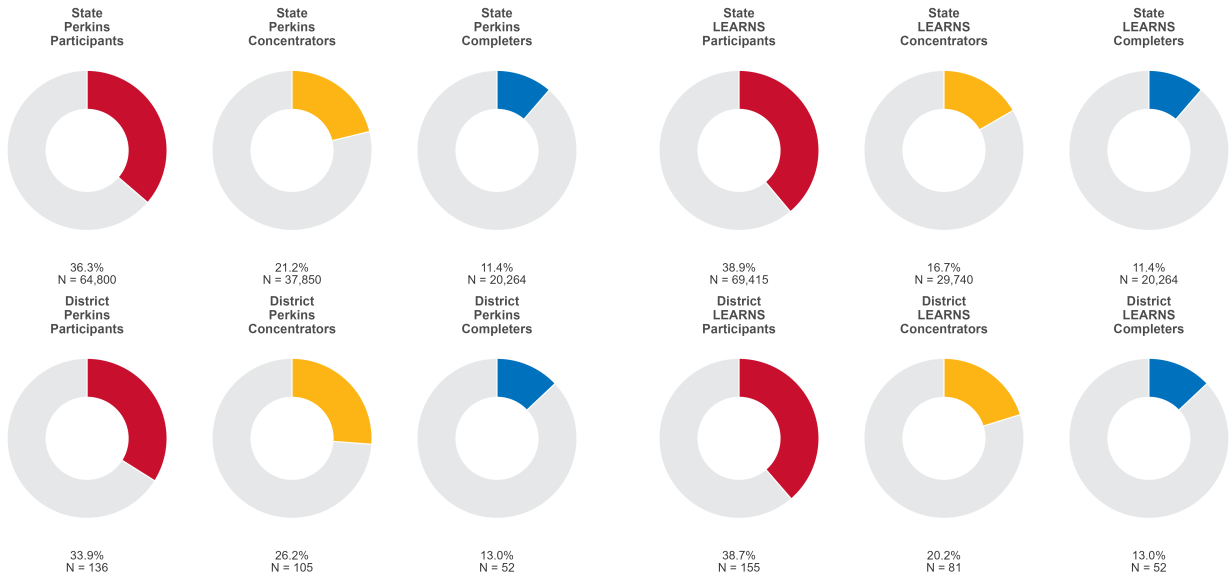

2025 CTE SUMMARY REPORT

ATKINS SCHOOL DISTRICT

Enrollment includes Grades 8–12 students.

PERFORMANCE SCORES RELATIVE TO TARGETS

CTE Concentrators

A [comprehensive program report](#) is available for more detailed information on all performance measures.