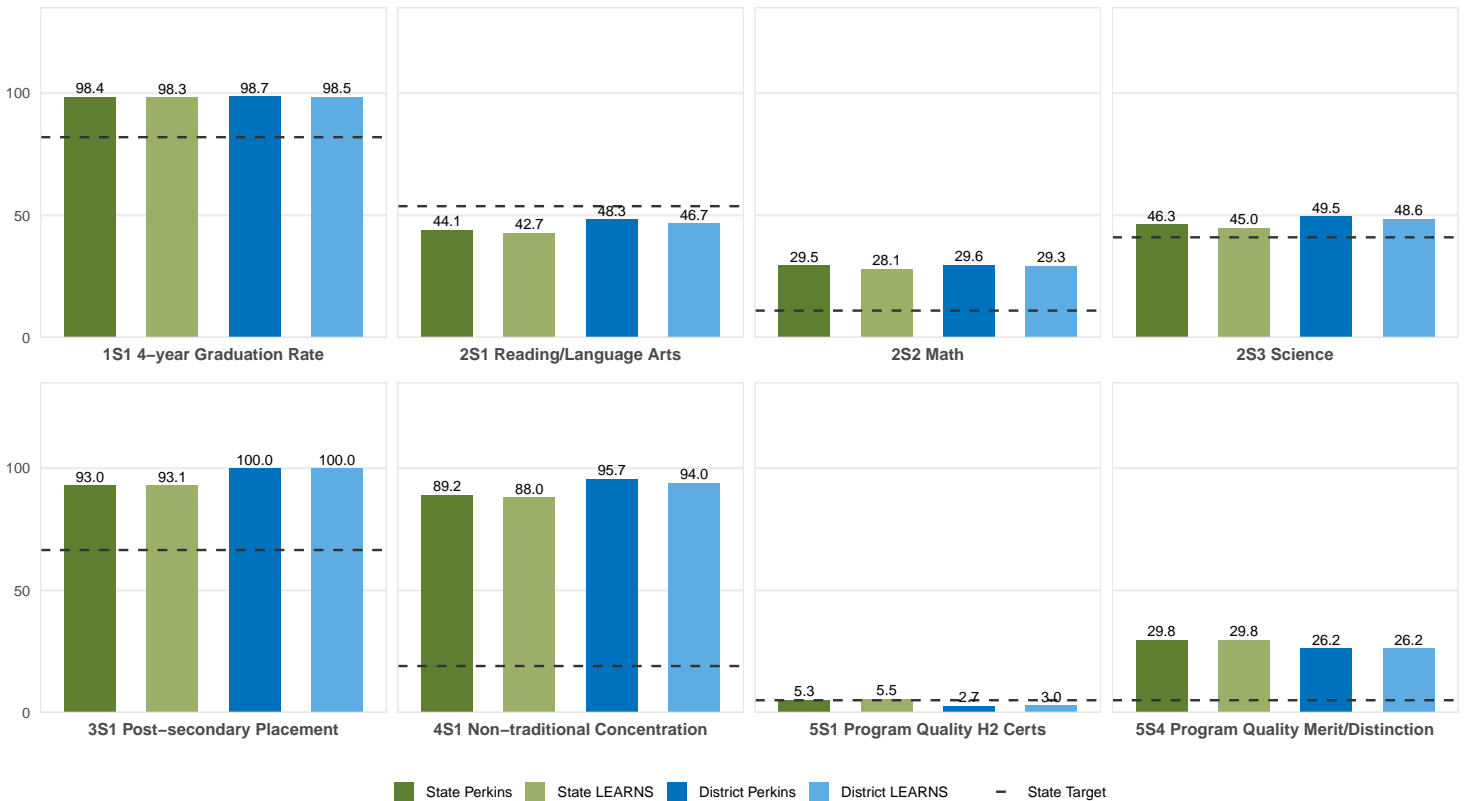

PERFORMANCE SCORES RELATIVE TO TARGETS

CTE Concentrators

A [comprehensive program report](#) is available for more detailed information on all performance measures.