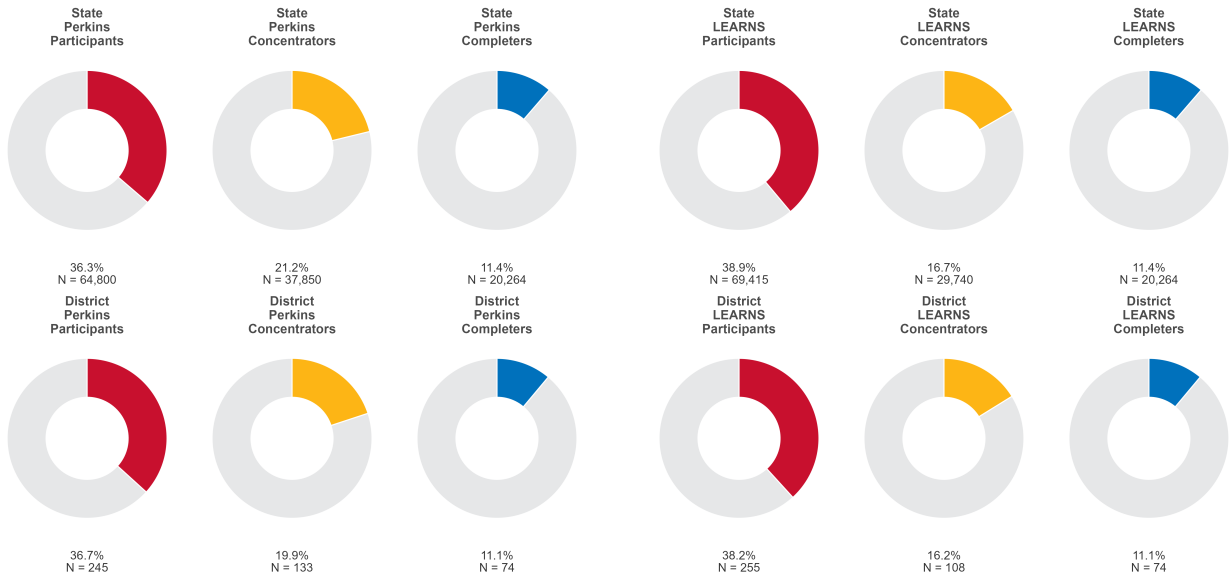

## POTTSVILLE SCHOOL DISTRICT

Enrollment includes Grades 8–12 students.

### PERFORMANCE SCORES RELATIVE TO TARGETS