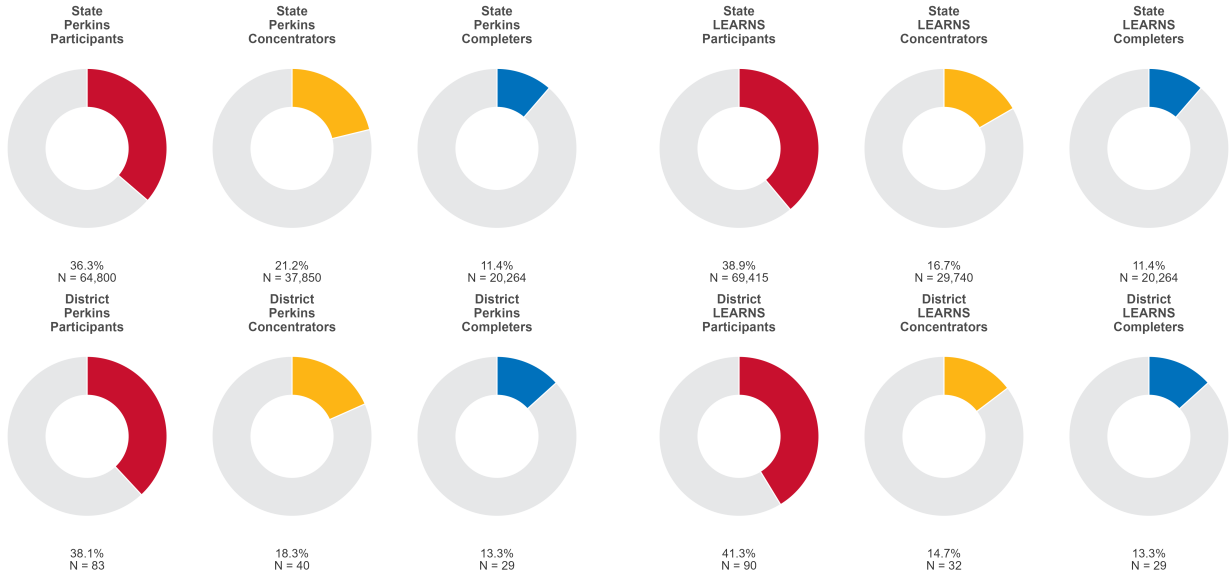

2025 CTE SUMMARY REPORT

DES ARC SCHOOL DISTRICT

Enrollment includes Grades 8–12 students.

PERFORMANCE SCORES RELATIVE TO TARGETS

CTE Concentrators

A [comprehensive program report](#) is available for more detailed information on all performance measures.