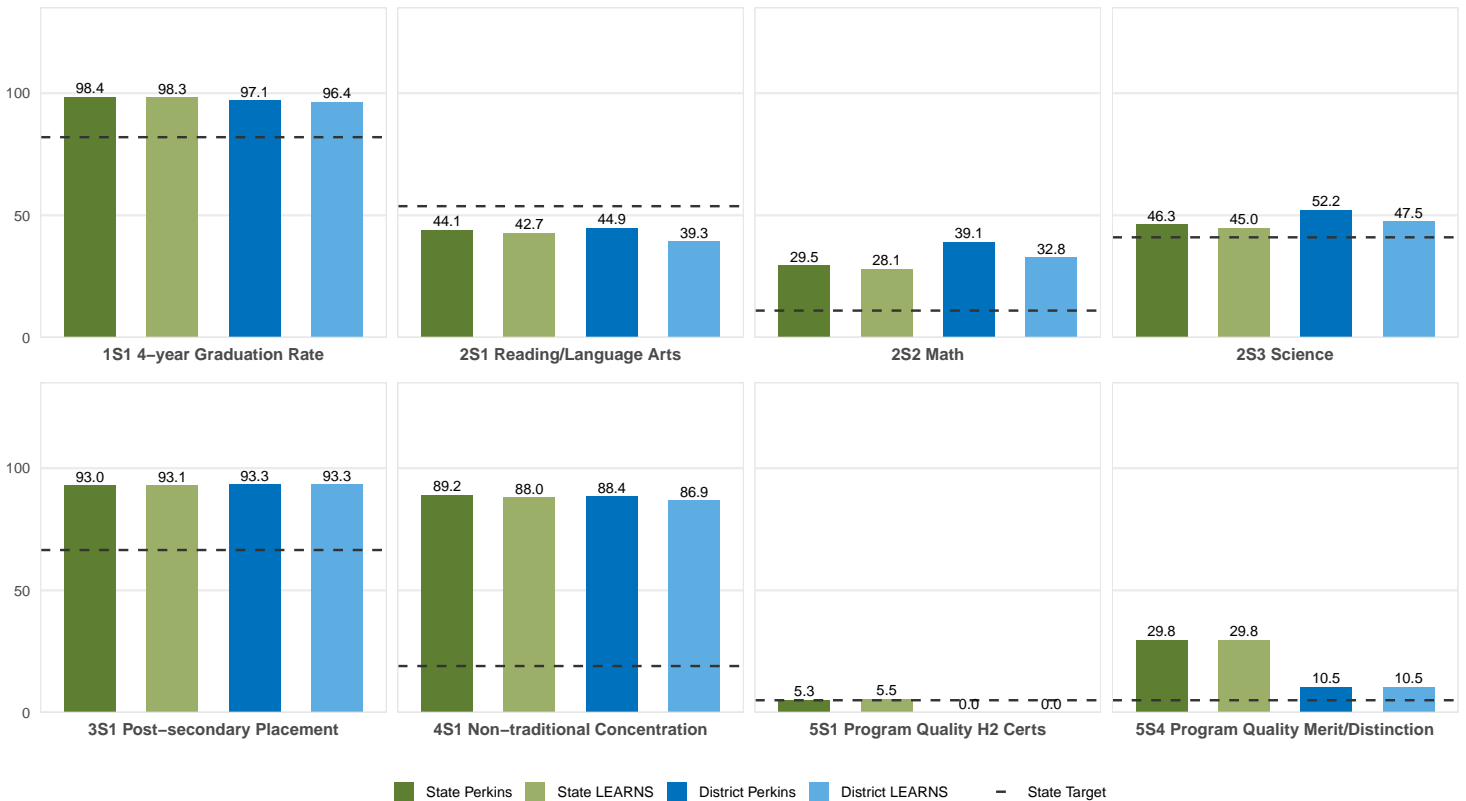

2025 CTE SUMMARY REPORT

DES ARC SCHOOL DISTRICT

Enrollment includes Grades 8–12 students.

PERFORMANCE SCORES RELATIVE TO TARGETS

CTE Concentrators

A [comprehensive program report](#) is available for more detailed information on all performance measures.