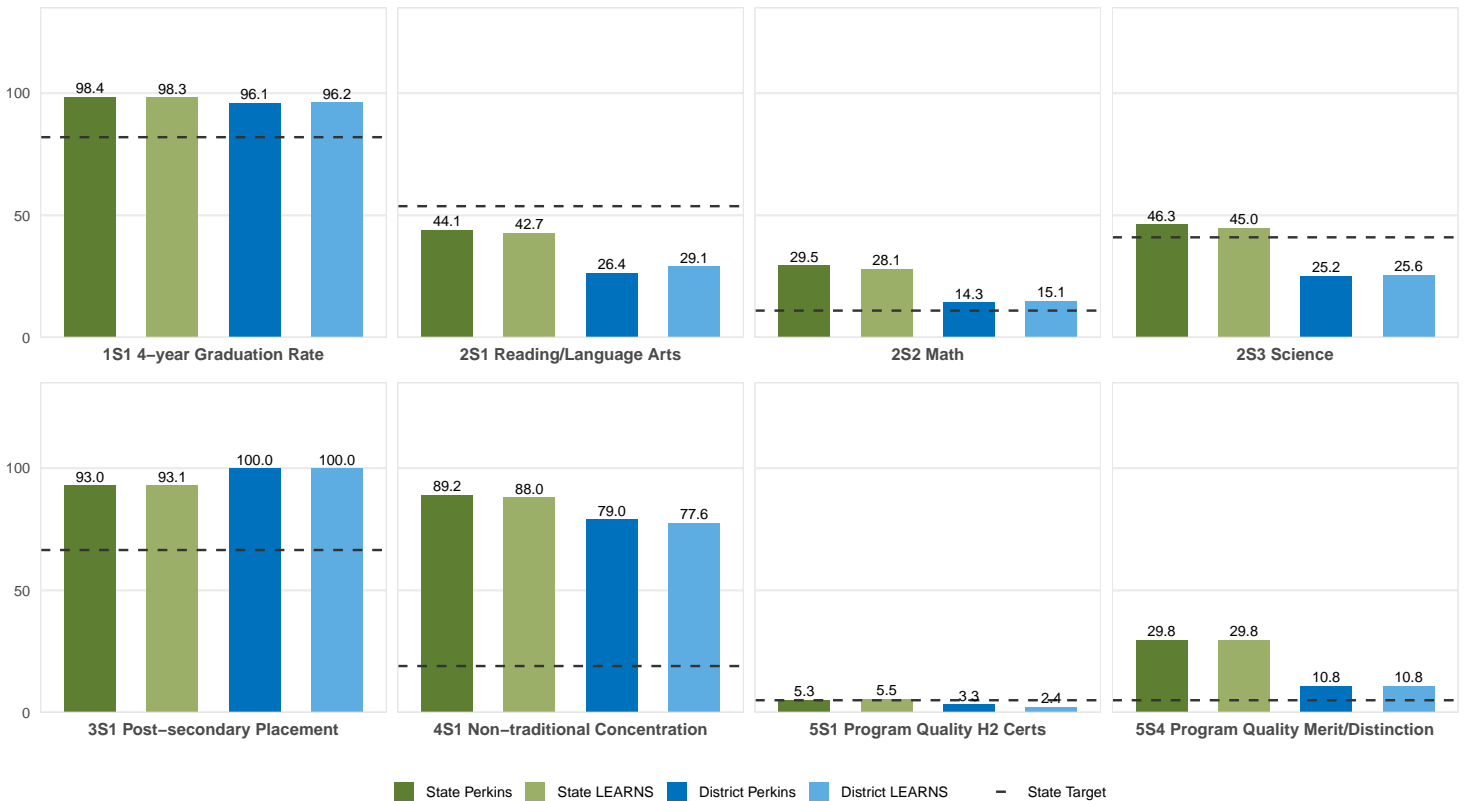

2025 CTE SUMMARY REPORT

LITTLE ROCK SCHOOL DISTRICT

Enrollment includes Grades 8–12 students.

PERFORMANCE SCORES RELATIVE TO TARGETS

CTE Concentrators

A [comprehensive program report](#) is available for more detailed information on all performance measures.