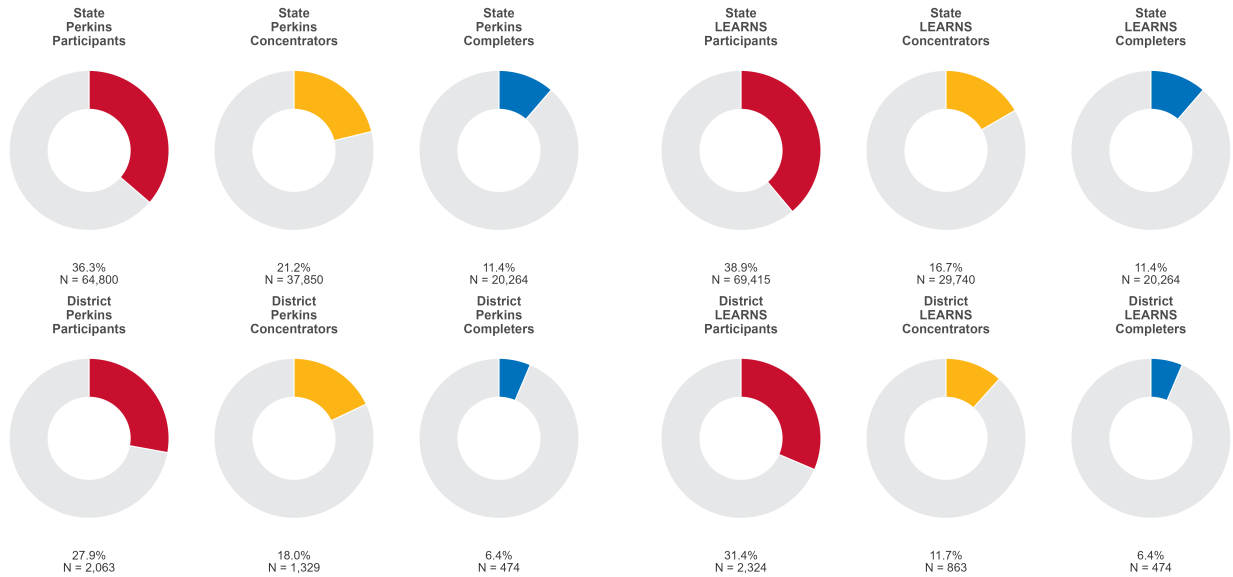

2025 CTE SUMMARY REPORT

LITTLE ROCK SCHOOL DISTRICT

Enrollment includes Grades 8–12 students.

PERFORMANCE SCORES RELATIVE TO TARGETS

CTE Concentrators

A [comprehensive program report](#) is available for more detailed information on all performance measures.