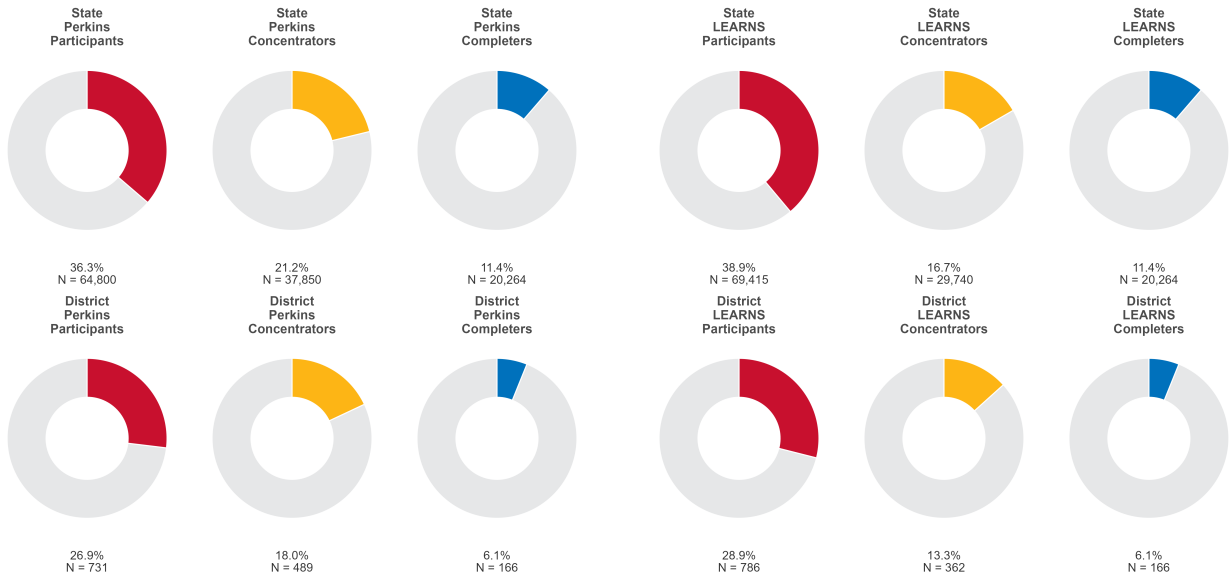

## NORTH LITTLE ROCK SCHOOL DISTRICT

Enrollment includes Grades 8–12 students.

### PERFORMANCE SCORES RELATIVE TO TARGETS