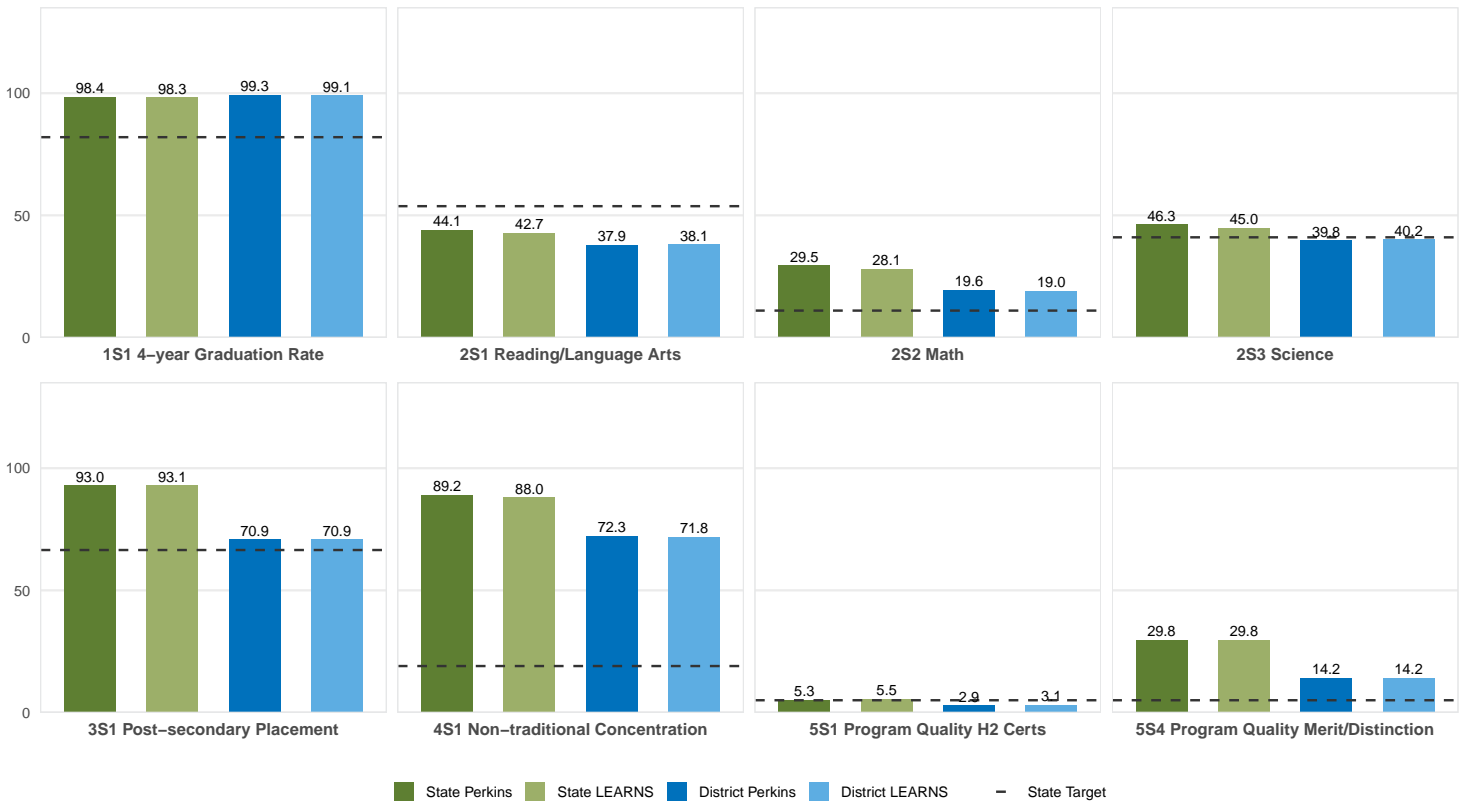

PERFORMANCE SCORES RELATIVE TO TARGETS

CTE Concentrators

A [comprehensive program report](#) is available for more detailed information on all performance measures.