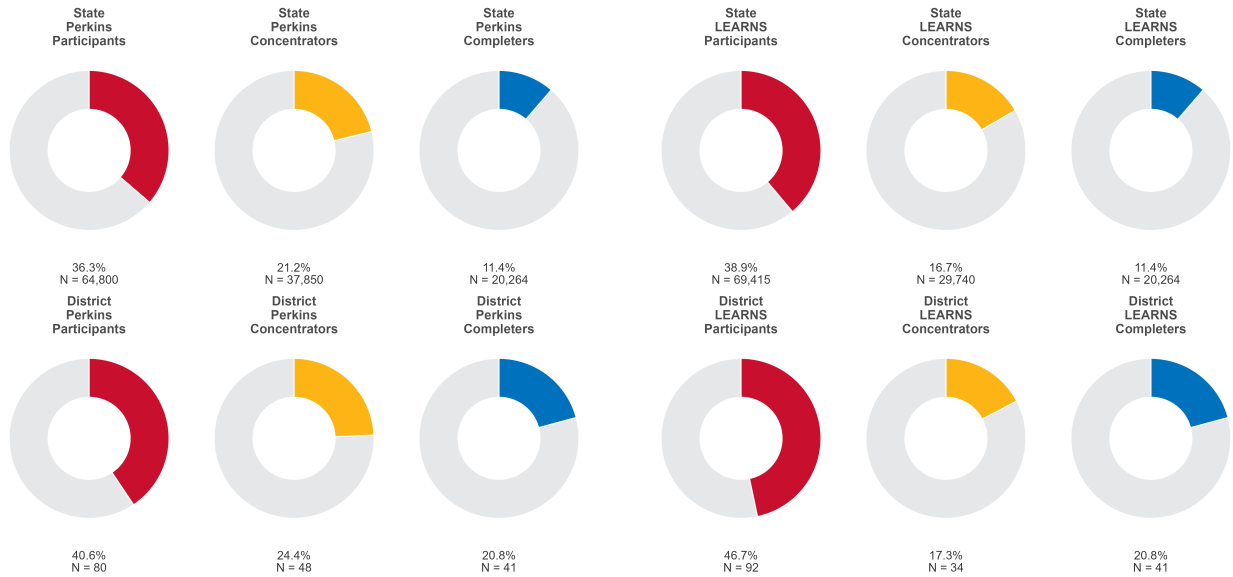

2025 CTE SUMMARY REPORT

MAYNARD SCHOOL DISTRICT

Enrollment includes Grades 8–12 students.

PERFORMANCE SCORES RELATIVE TO TARGETS

CTE Concentrators

A [comprehensive program report](#) is available for more detailed information on all performance measures.