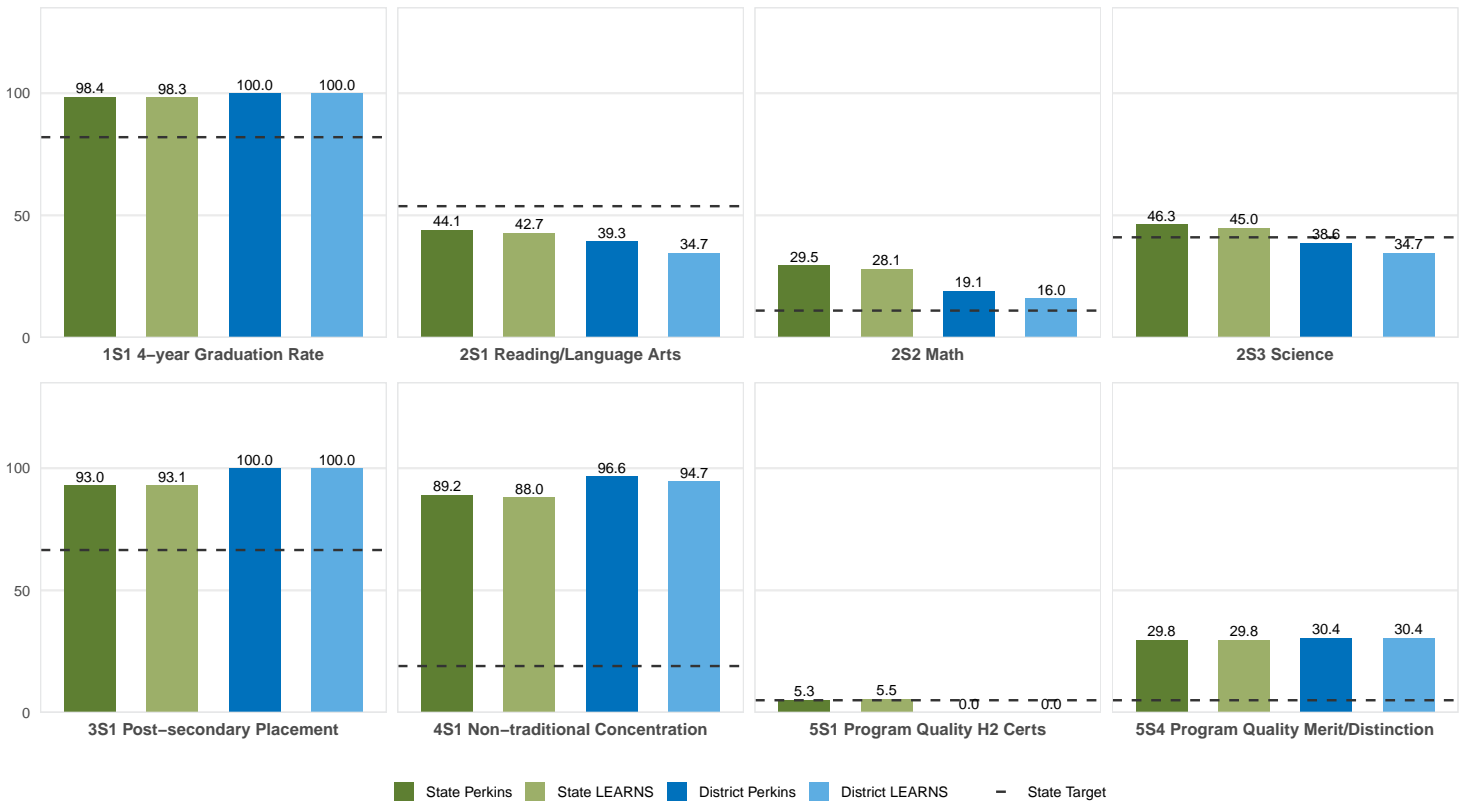

2025 CTE SUMMARY REPORT

MAYNARD SCHOOL DISTRICT

Enrollment includes Grades 8–12 students.

PERFORMANCE SCORES RELATIVE TO TARGETS

CTE Concentrators

A [comprehensive program report](#) is available for more detailed information on all performance measures.