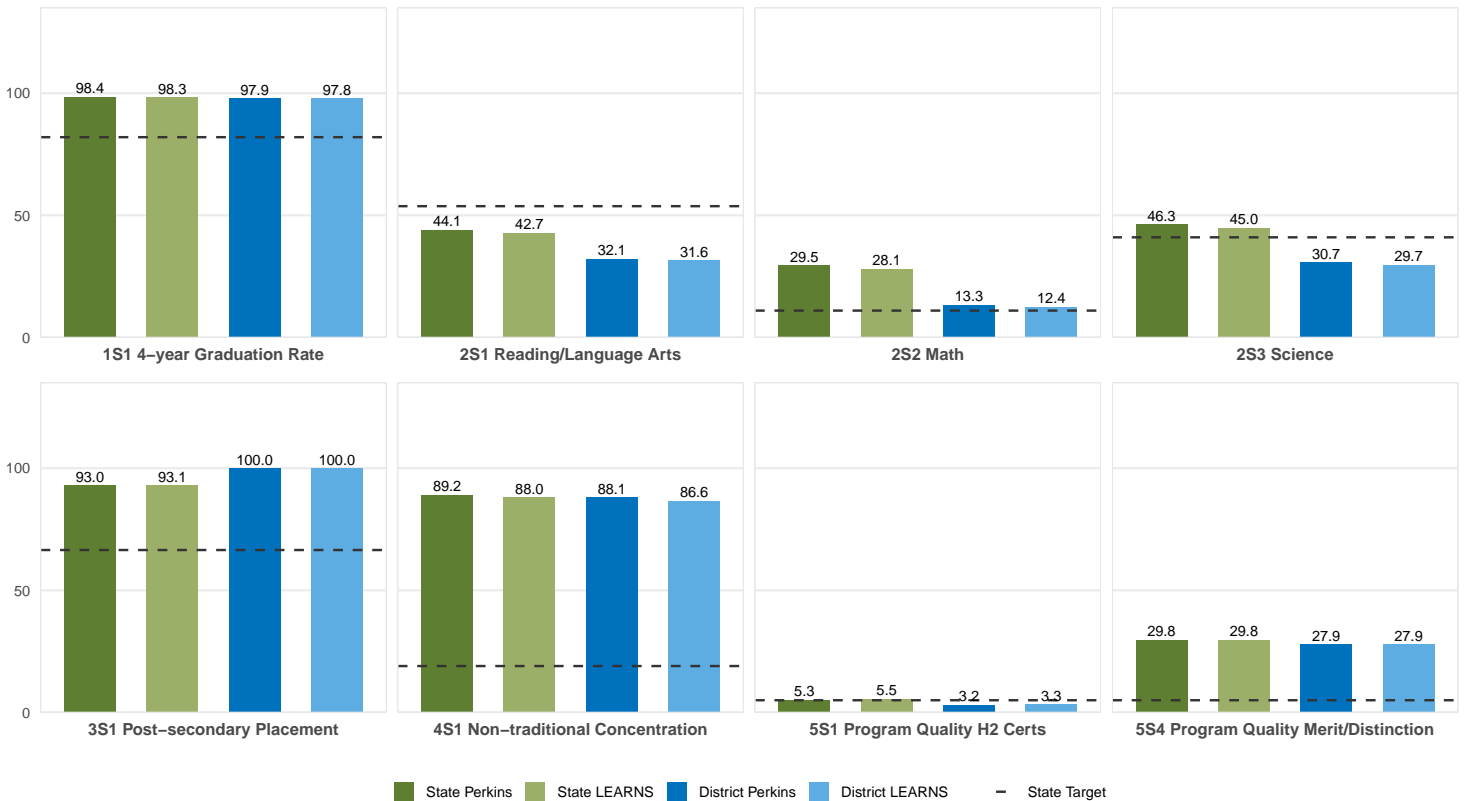

2025 CTE SUMMARY REPORT

POCAHONTAS SCHOOL DISTRICT

Enrollment includes Grades 8–12 students.

PERFORMANCE SCORES RELATIVE TO TARGETS

CTE Concentrators

A [comprehensive program report](#) is available for more detailed information on all performance measures.