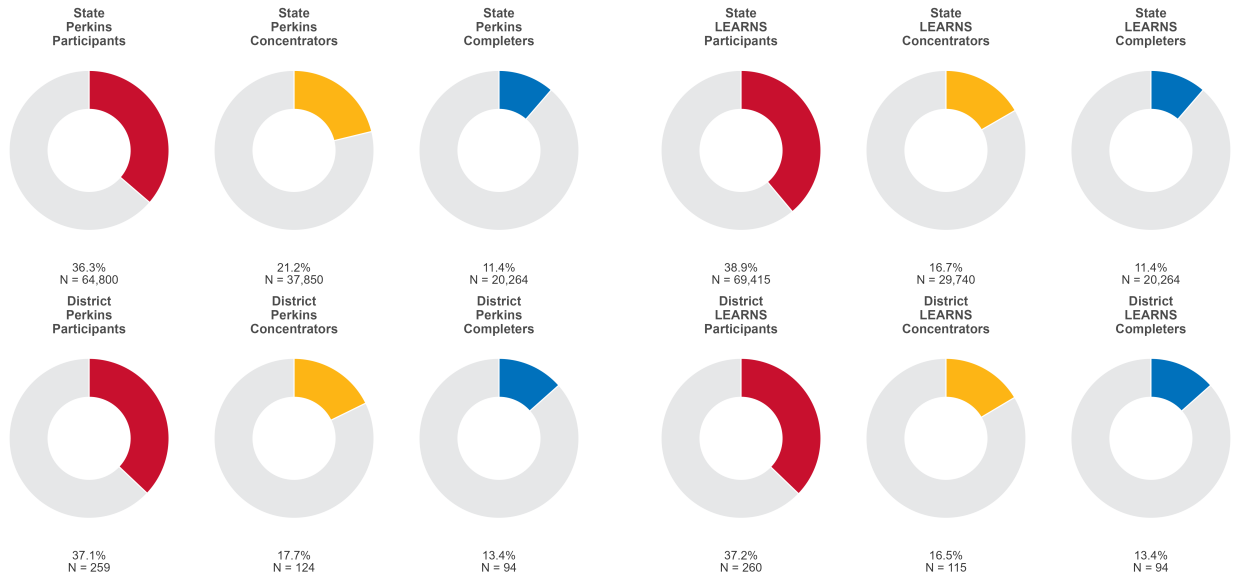

2025 CTE SUMMARY REPORT

POCAHONTAS SCHOOL DISTRICT

Enrollment includes Grades 8–12 students.

PERFORMANCE SCORES RELATIVE TO TARGETS

CTE Concentrators

A [comprehensive program report](#) is available for more detailed information on all performance measures.