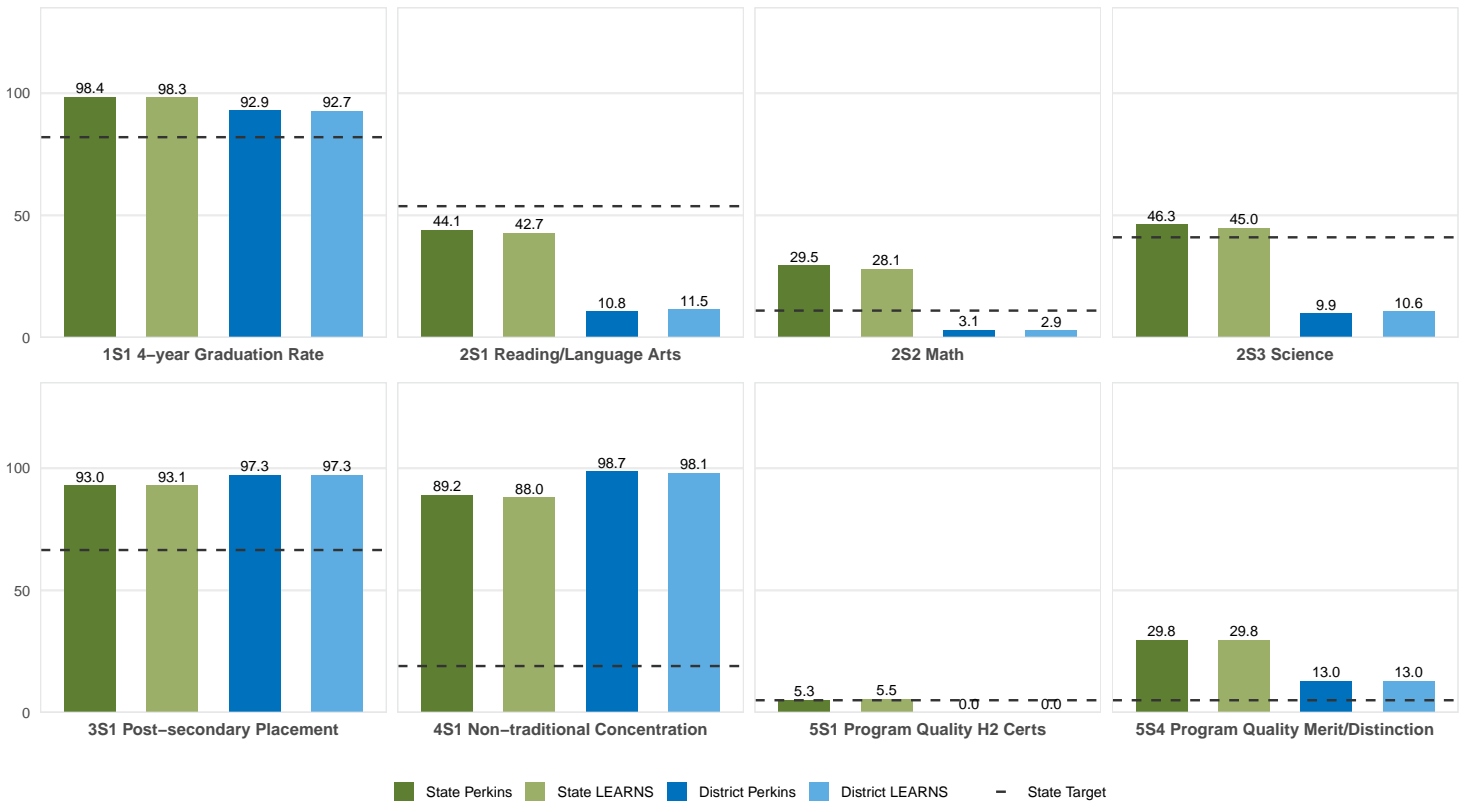

PERFORMANCE SCORES RELATIVE TO TARGETS

CTE Concentrators

A [comprehensive program report](#) is available for more detailed information on all performance measures.