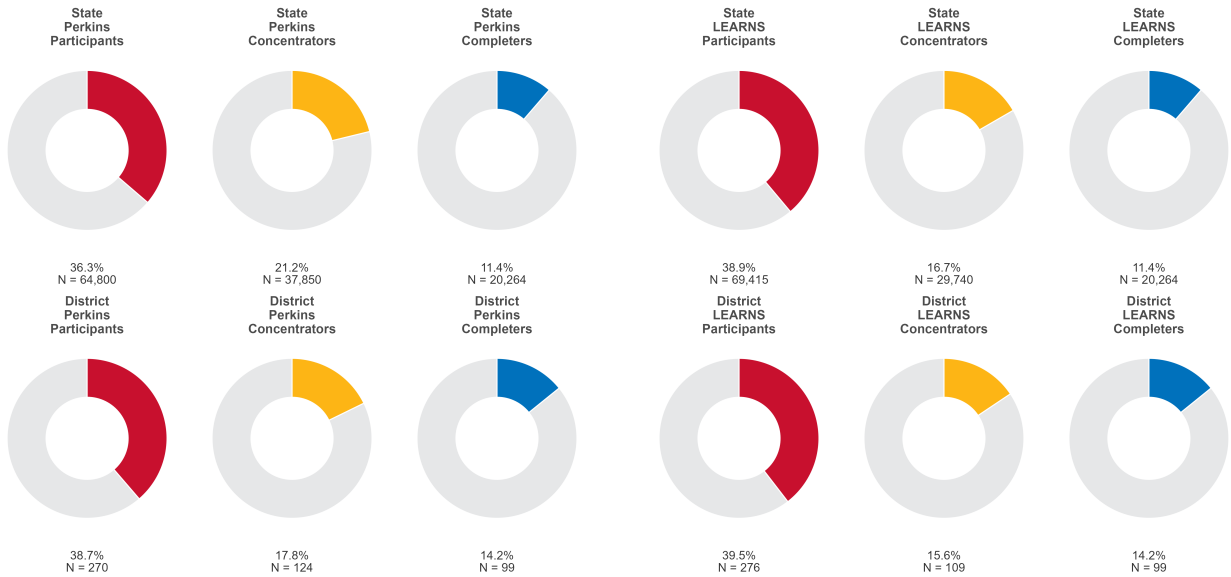

## FORREST CITY SCHOOL DISTRICT

Enrollment includes Grades 8–12 students.

### PERFORMANCE SCORES RELATIVE TO TARGETS