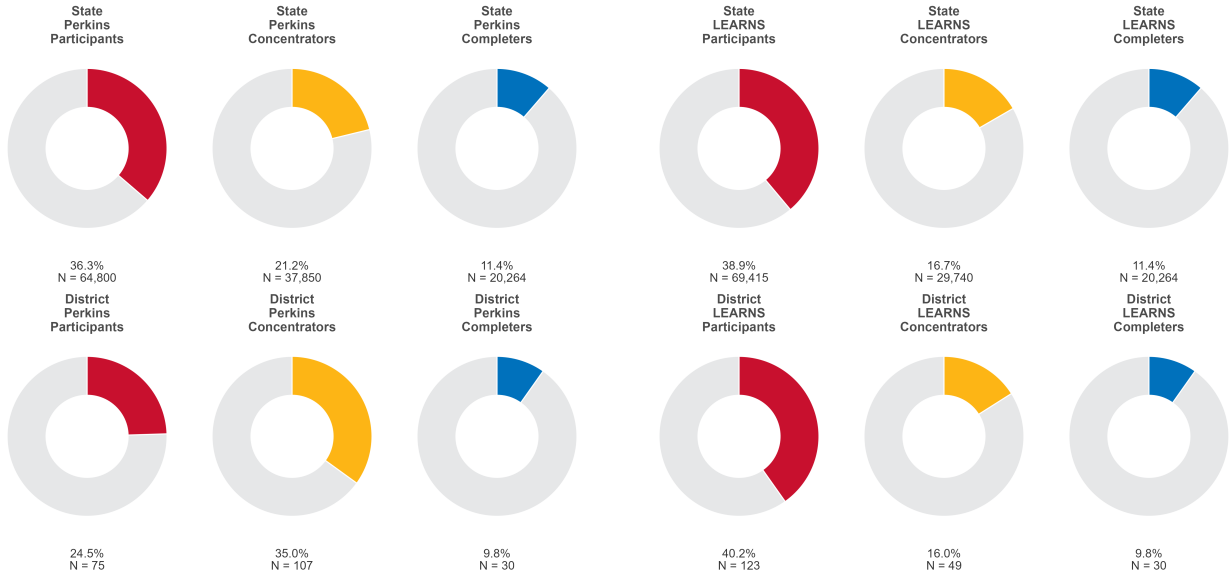

2025 CTE SUMMARY REPORT

PALESTINE-WHEATLEY SCHOOL DISTRICT

Enrollment includes Grades 8–12 students.

PERFORMANCE SCORES RELATIVE TO TARGETS

CTE Concentrators

A [comprehensive program report](#) is available for more detailed information on all performance measures.