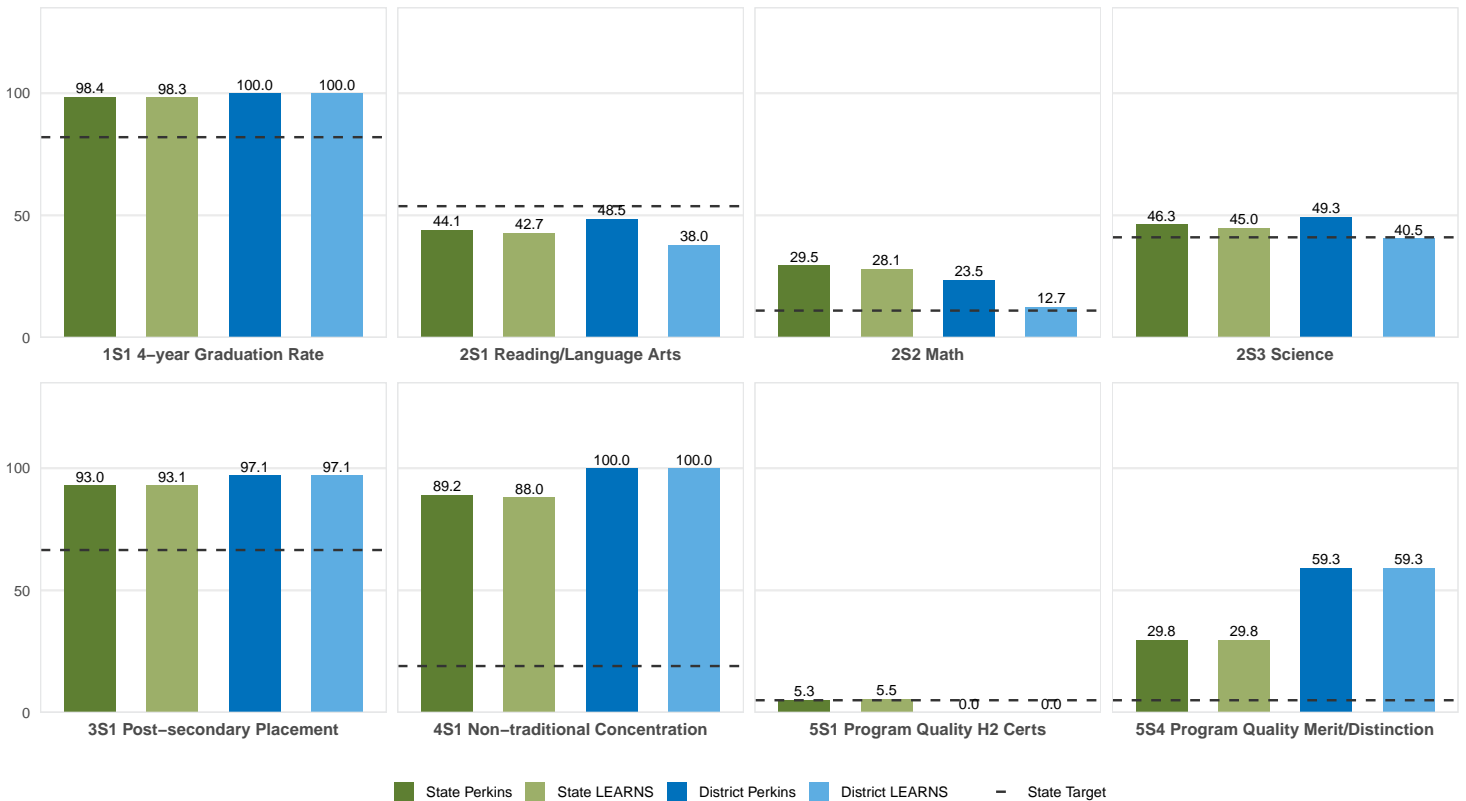

2025 CTE SUMMARY REPORT

PALESTINE-WHEATLEY SCHOOL DISTRICT

Enrollment includes Grades 8–12 students.

PERFORMANCE SCORES RELATIVE TO TARGETS

CTE Concentrators

A [comprehensive program report](#) is available for more detailed information on all performance measures.