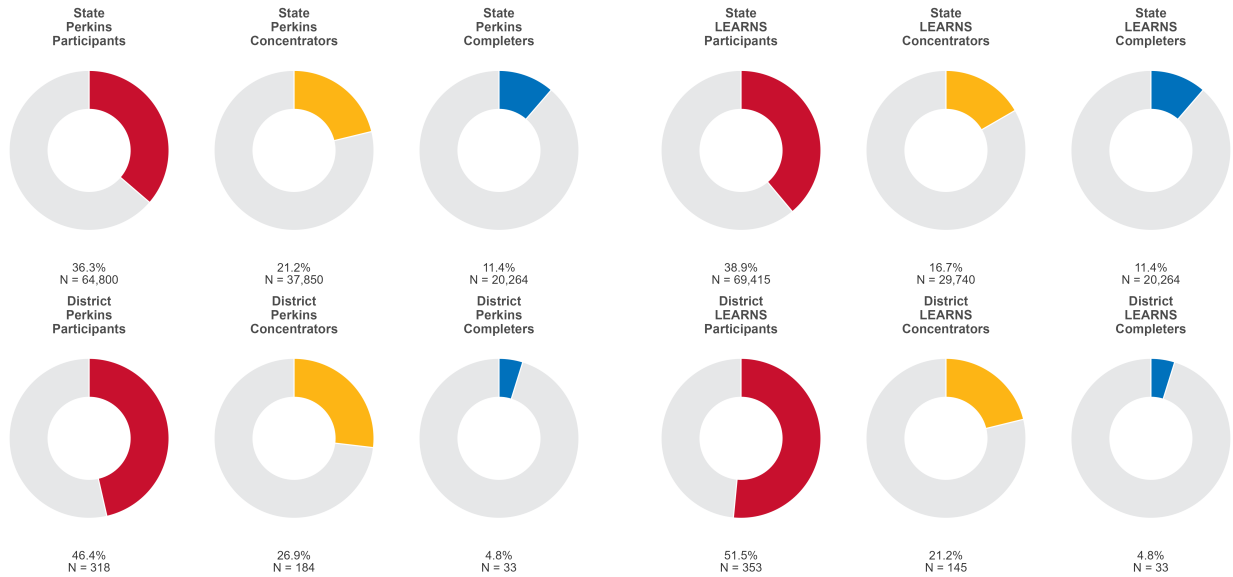

2025 CTE SUMMARY REPORT

BAUXITE SCHOOL DISTRICT

Enrollment includes Grades 8–12 students.

PERFORMANCE SCORES RELATIVE TO TARGETS

CTE Concentrators

A [comprehensive program report](#) is available for more detailed information on all performance measures.