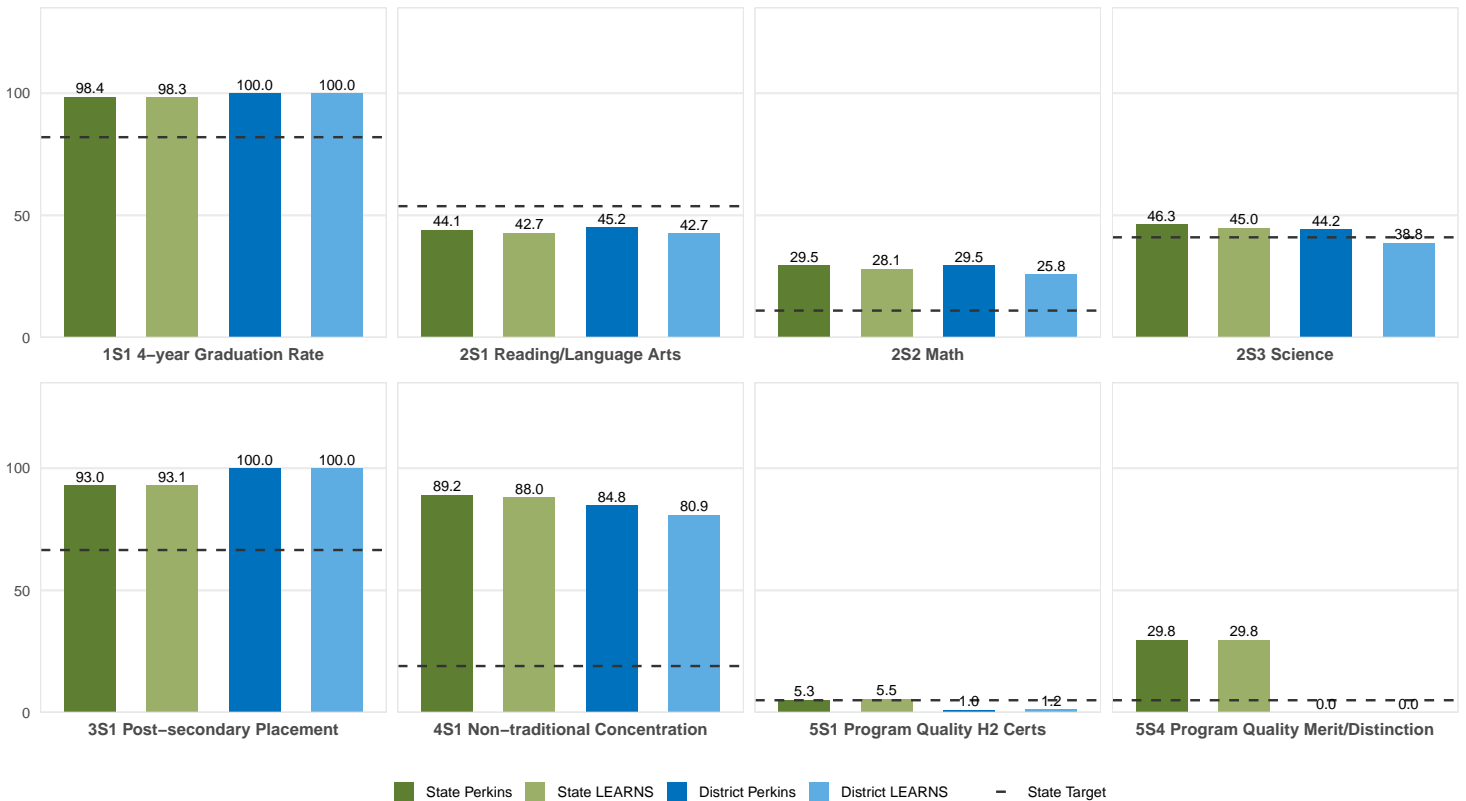

2025 CTE SUMMARY REPORT

BAUXITE SCHOOL DISTRICT

Enrollment includes Grades 8–12 students.

PERFORMANCE SCORES RELATIVE TO TARGETS

CTE Concentrators

A [comprehensive program report](#) is available for more detailed information on all performance measures.