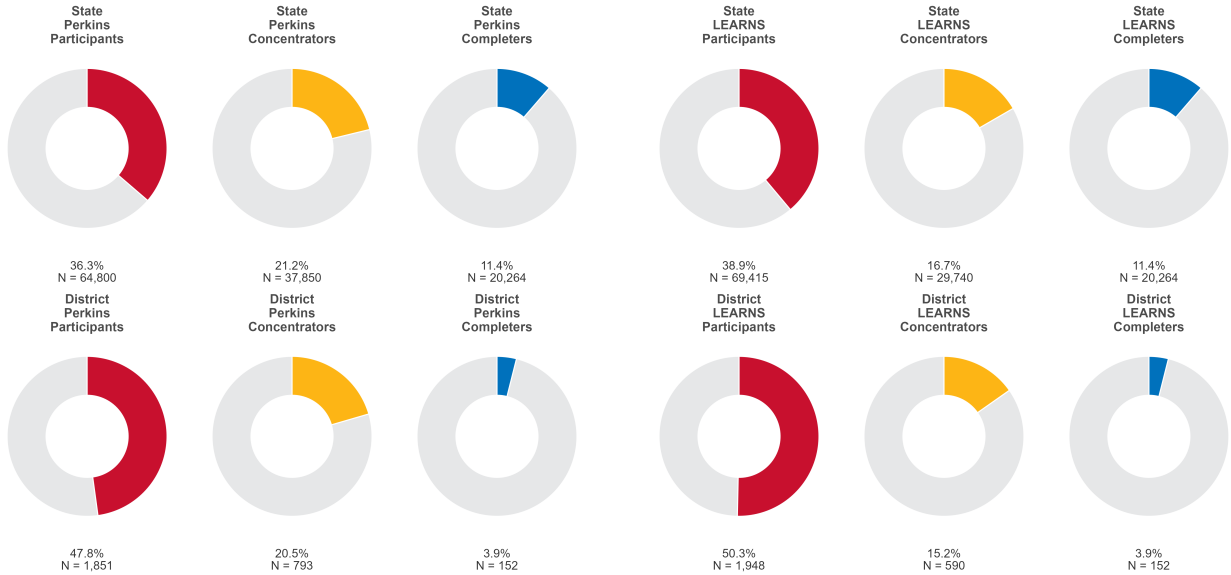

2025 CTE SUMMARY REPORT

BRYANT SCHOOL DISTRICT

Enrollment includes Grades 8–12 students.

PERFORMANCE SCORES RELATIVE TO TARGETS

CTE Concentrators

A [comprehensive program report](#) is available for more detailed information on all performance measures.