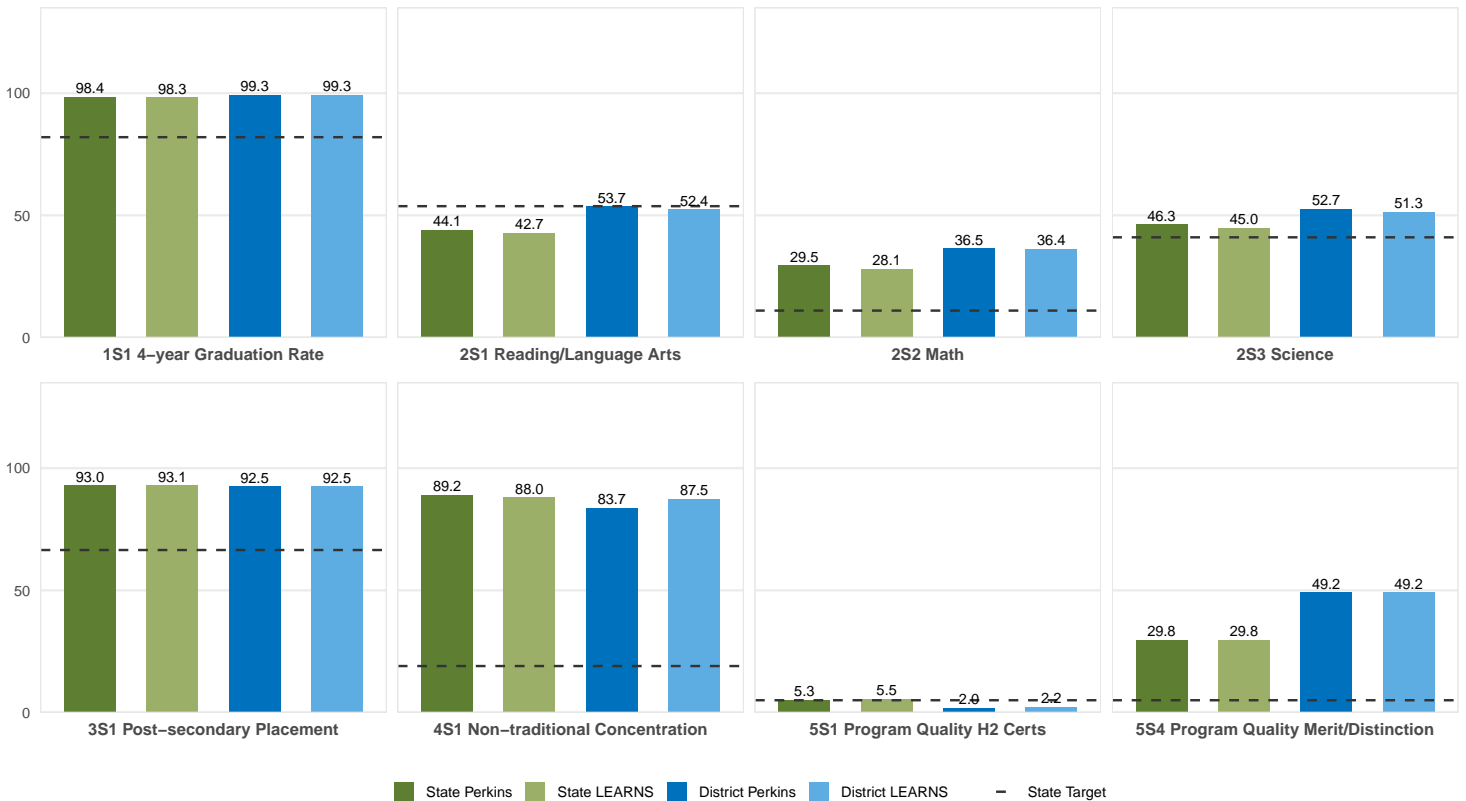

2025 CTE SUMMARY REPORT

BRYANT SCHOOL DISTRICT

Enrollment includes Grades 8–12 students.

PERFORMANCE SCORES RELATIVE TO TARGETS

CTE Concentrators

A [comprehensive program report](#) is available for more detailed information on all performance measures.