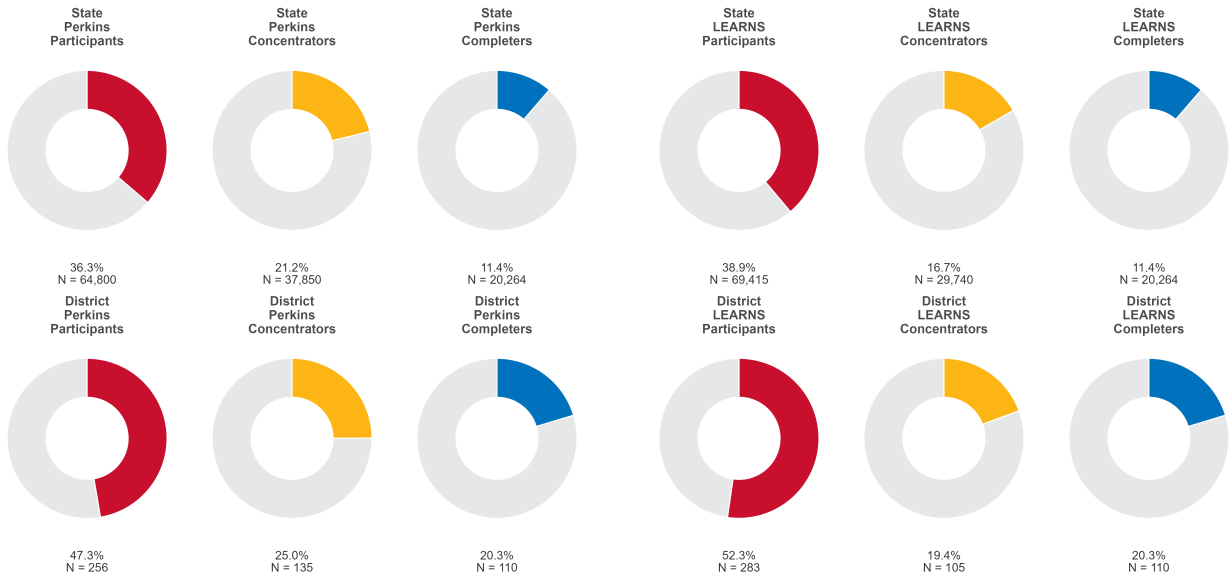

2025 CTE SUMMARY REPORT

WALDRON SCHOOL DISTRICT

Enrollment includes Grades 8–12 students.

PERFORMANCE SCORES RELATIVE TO TARGETS

CTE Concentrators

A [comprehensive program report](#) is available for more detailed information on all performance measures.