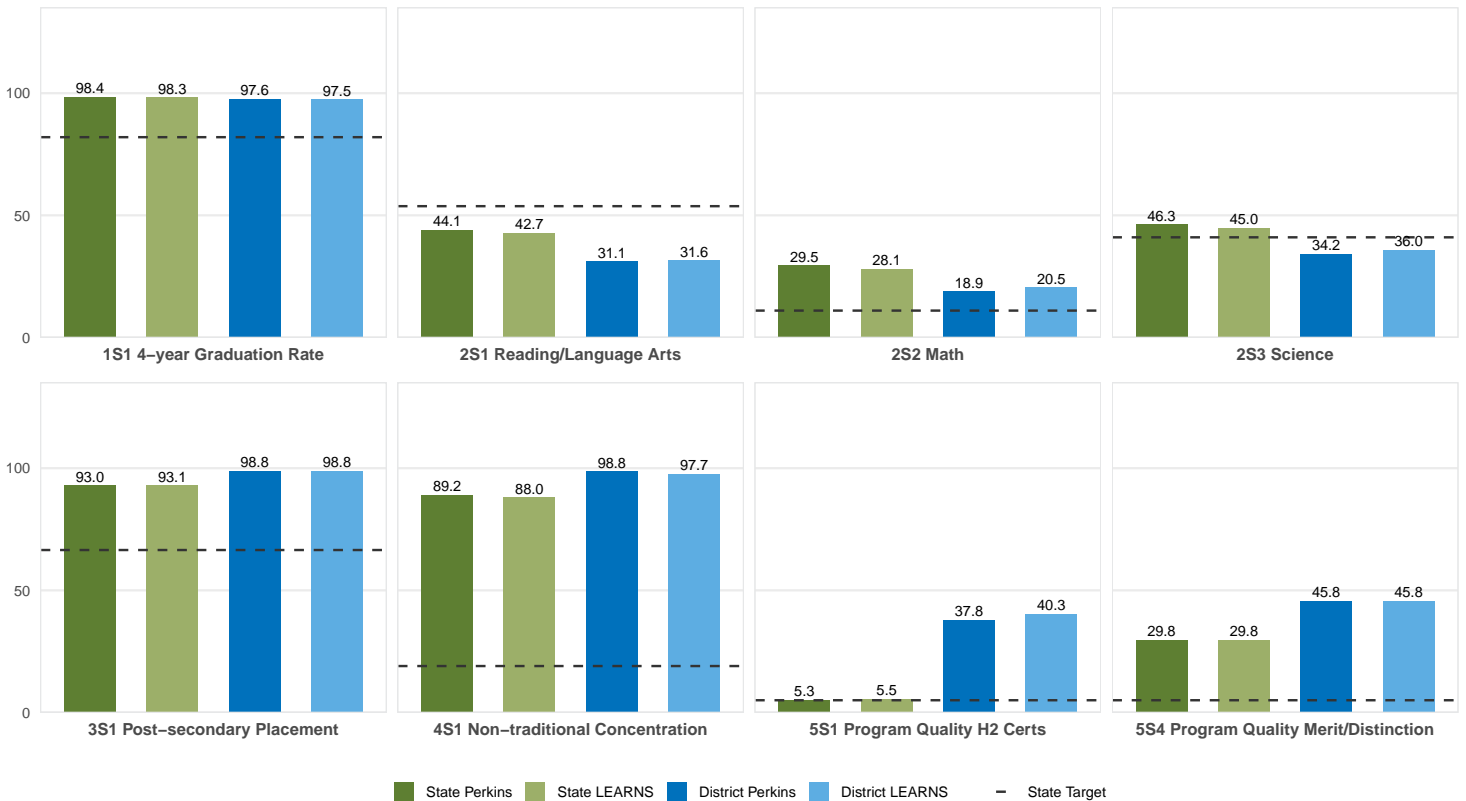

2025 CTE SUMMARY REPORT

WALDRON SCHOOL DISTRICT

Enrollment includes Grades 8–12 students.

PERFORMANCE SCORES RELATIVE TO TARGETS

CTE Concentrators

A [comprehensive program report](#) is available for more detailed information on all performance measures.