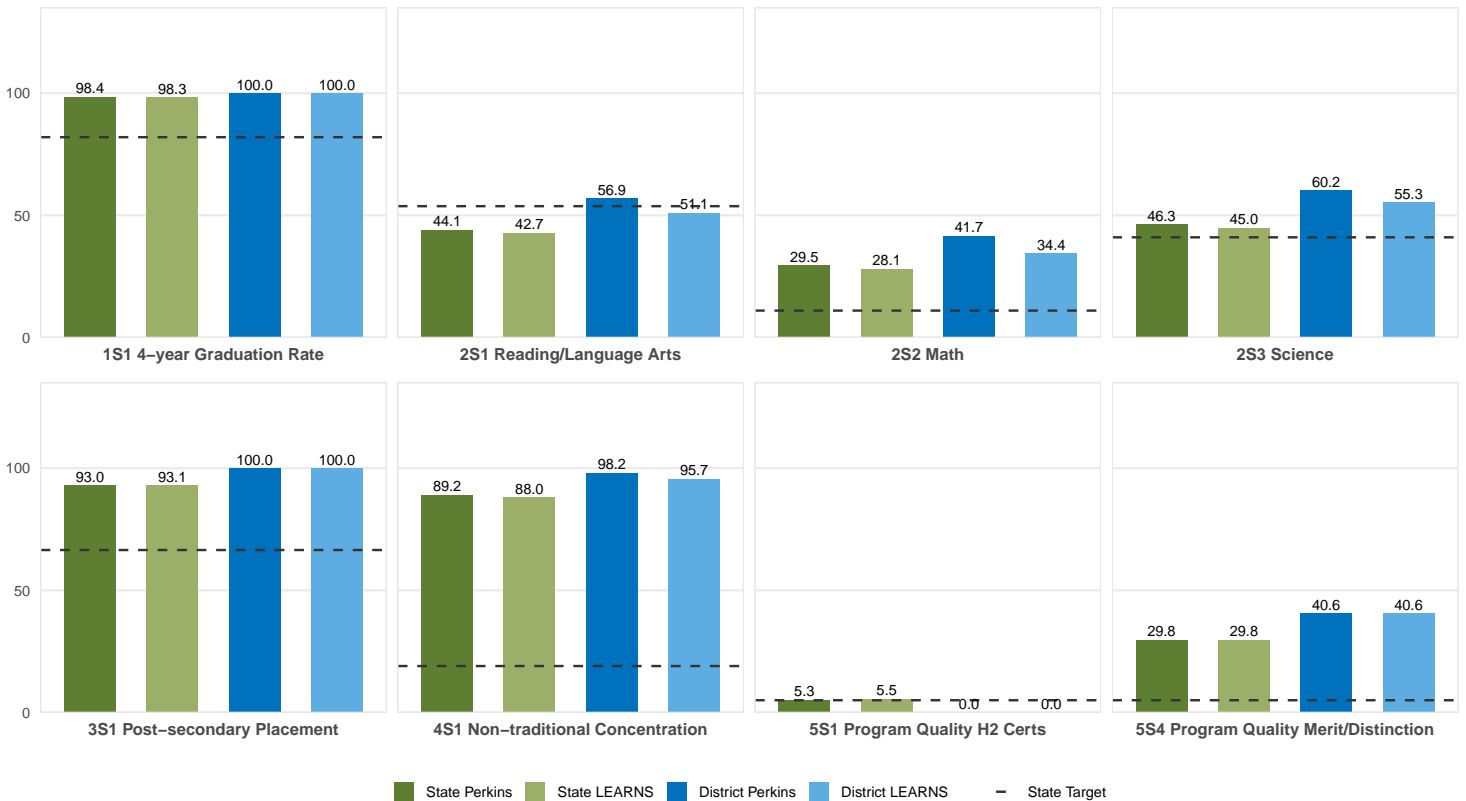

2025 CTE SUMMARY REPORT

SEARCY COUNTY SCHOOL DISTRICT

Enrollment includes Grades 8–12 students.

PERFORMANCE SCORES RELATIVE TO TARGETS

CTE Concentrators

A [comprehensive program report](#) is available for more detailed information on all performance measures.