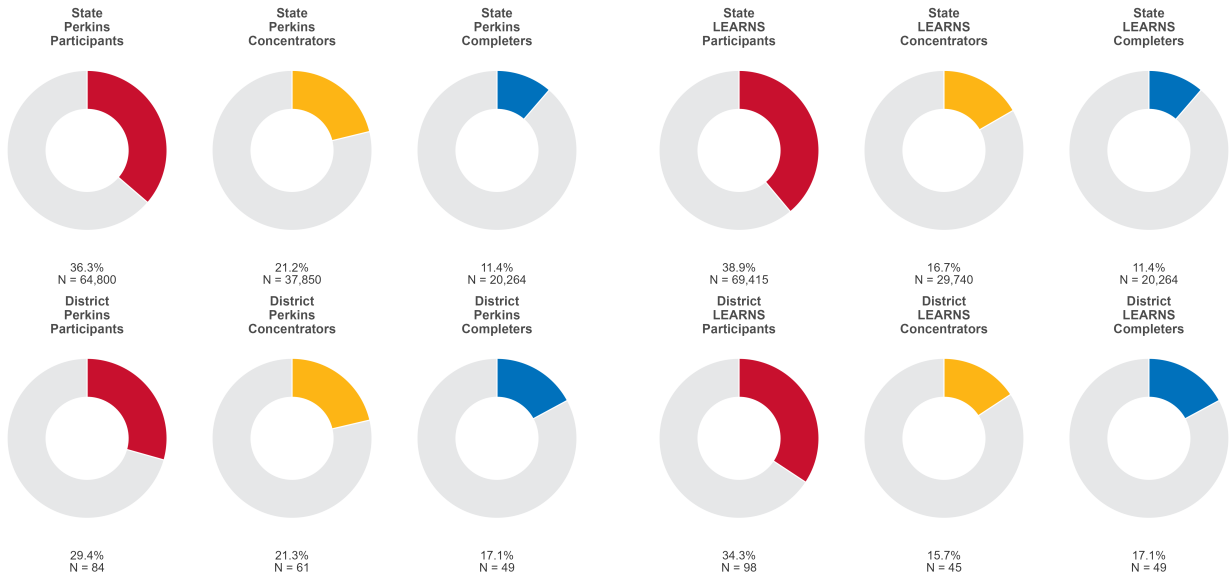

2025 CTE SUMMARY REPORT

SEARCY COUNTY SCHOOL DISTRICT

Enrollment includes Grades 8–12 students.

PERFORMANCE SCORES RELATIVE TO TARGETS

CTE Concentrators

A [comprehensive program report](#) is available for more detailed information on all performance measures.