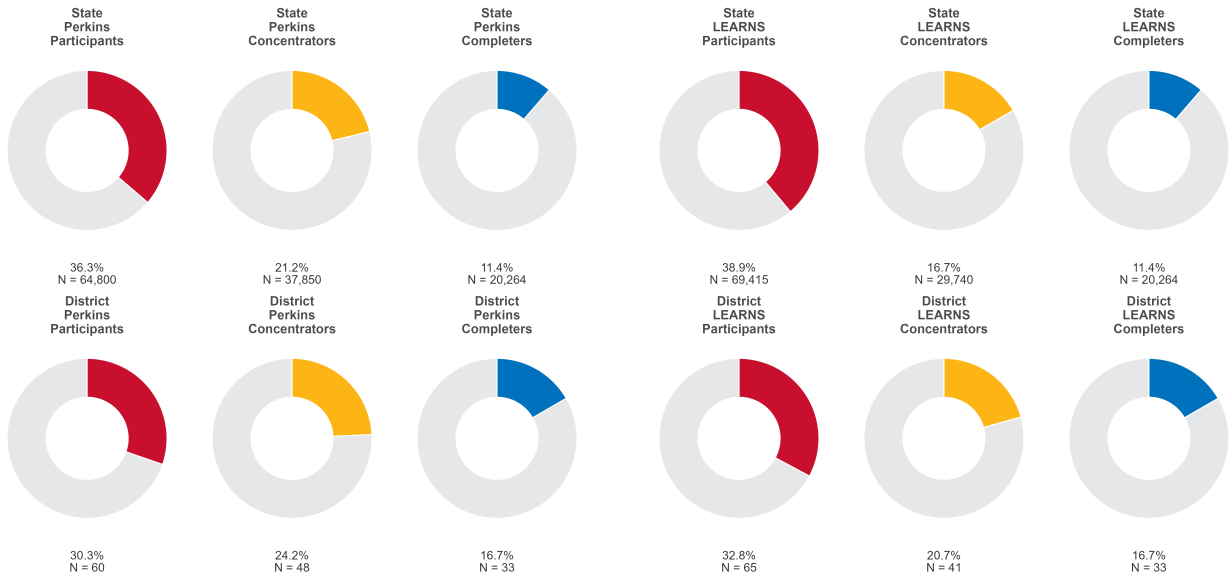

2025 CTE SUMMARY REPORT

OZARK MOUNTAIN SCHOOL DISTRICT

Enrollment includes Grades 8–12 students.

PERFORMANCE SCORES RELATIVE TO TARGETS

CTE Concentrators

A [comprehensive program report](#) is available for more detailed information on all performance measures.