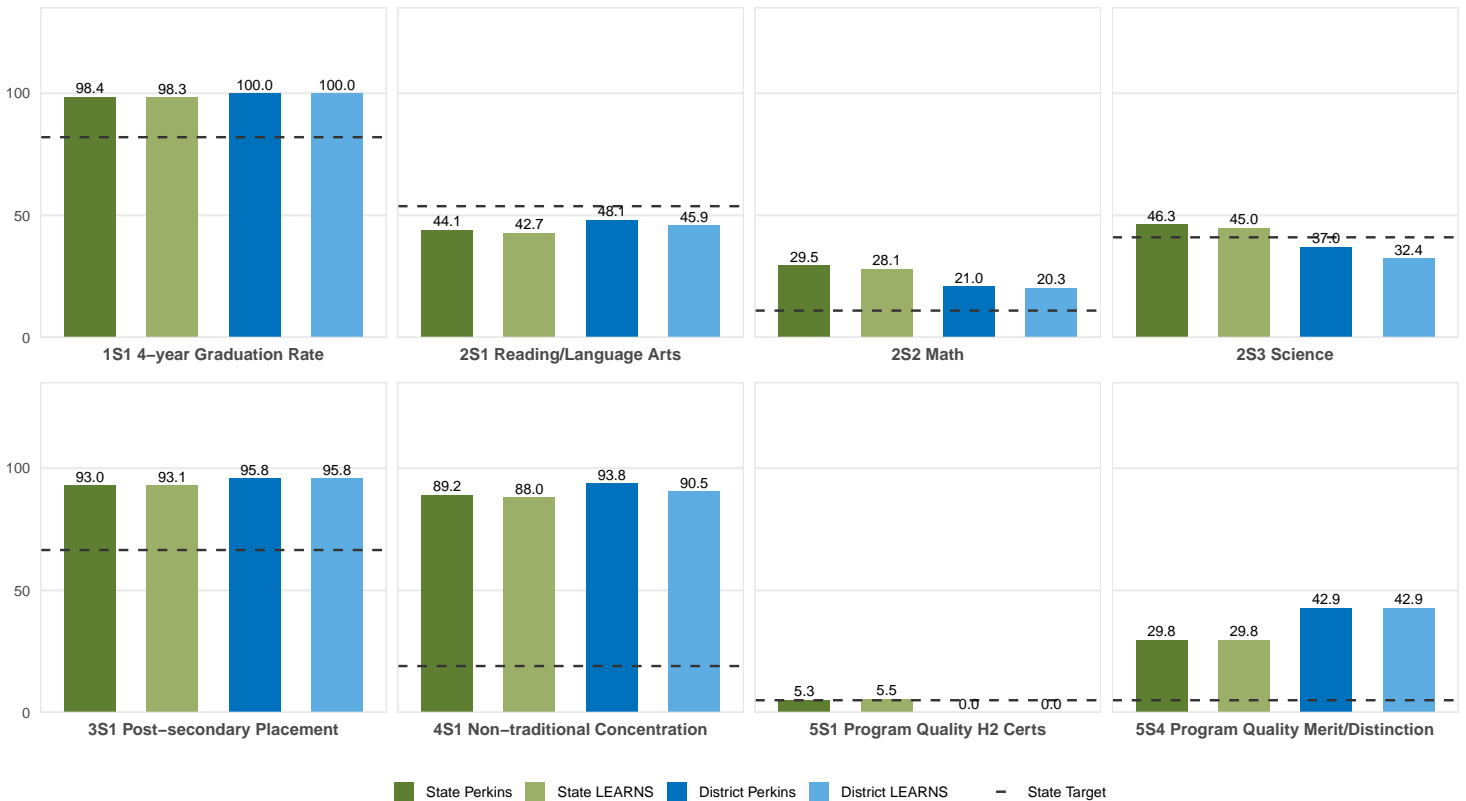

2025 CTE SUMMARY REPORT

OZARK MOUNTAIN SCHOOL DISTRICT

Enrollment includes Grades 8–12 students.

PERFORMANCE SCORES RELATIVE TO TARGETS

CTE Concentrators

A [comprehensive program report](#) is available for more detailed information on all performance measures.