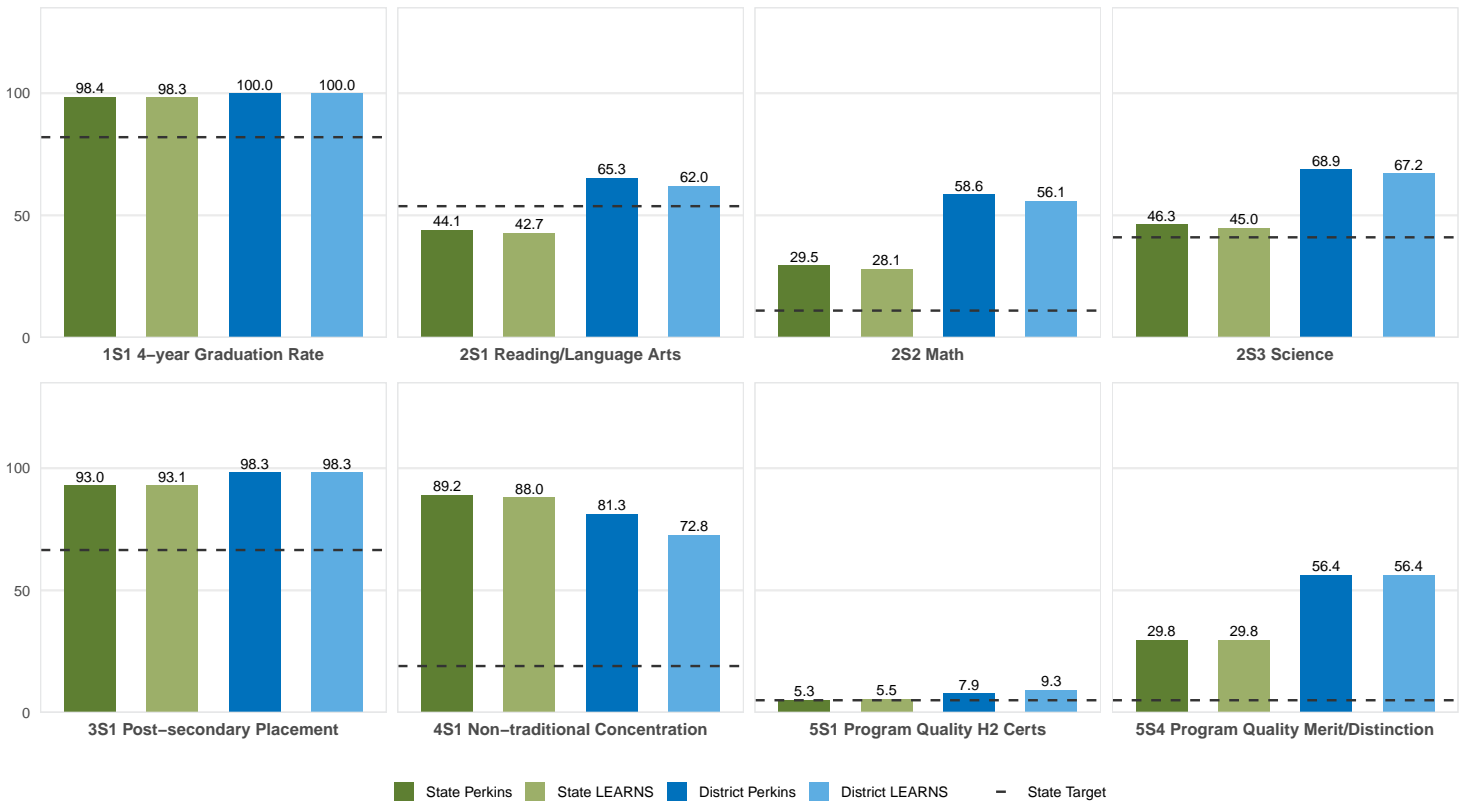

2025 CTE SUMMARY REPORT

GREENWOOD SCHOOL DISTRICT

Enrollment includes Grades 8–12 students.

PERFORMANCE SCORES RELATIVE TO TARGETS

CTE Concentrators

A [comprehensive program report](#) is available for more detailed information on all performance measures.