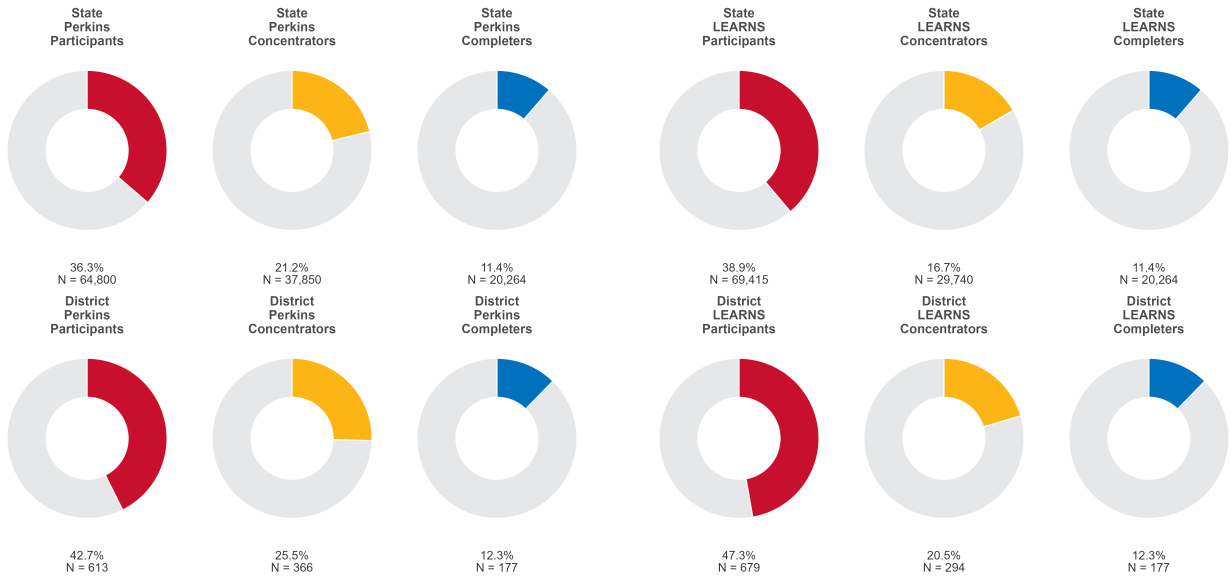

2025 CTE SUMMARY REPORT

GREENWOOD SCHOOL DISTRICT

Enrollment includes Grades 8–12 students.

PERFORMANCE SCORES RELATIVE TO TARGETS

CTE Concentrators

A [comprehensive program report](#) is available for more detailed information on all performance measures.