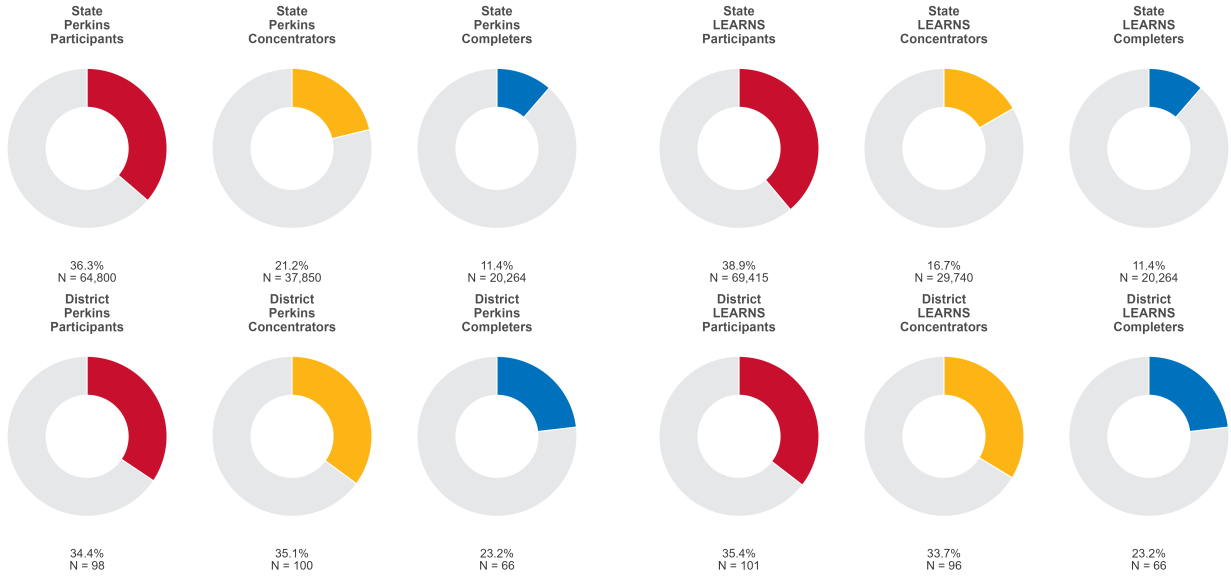

2025 CTE SUMMARY REPORT

LAVACA SCHOOL DISTRICT

Enrollment includes Grades 8–12 students.

PERFORMANCE SCORES RELATIVE TO TARGETS

CTE Concentrators

A [comprehensive program report](#) is available for more detailed information on all performance measures.