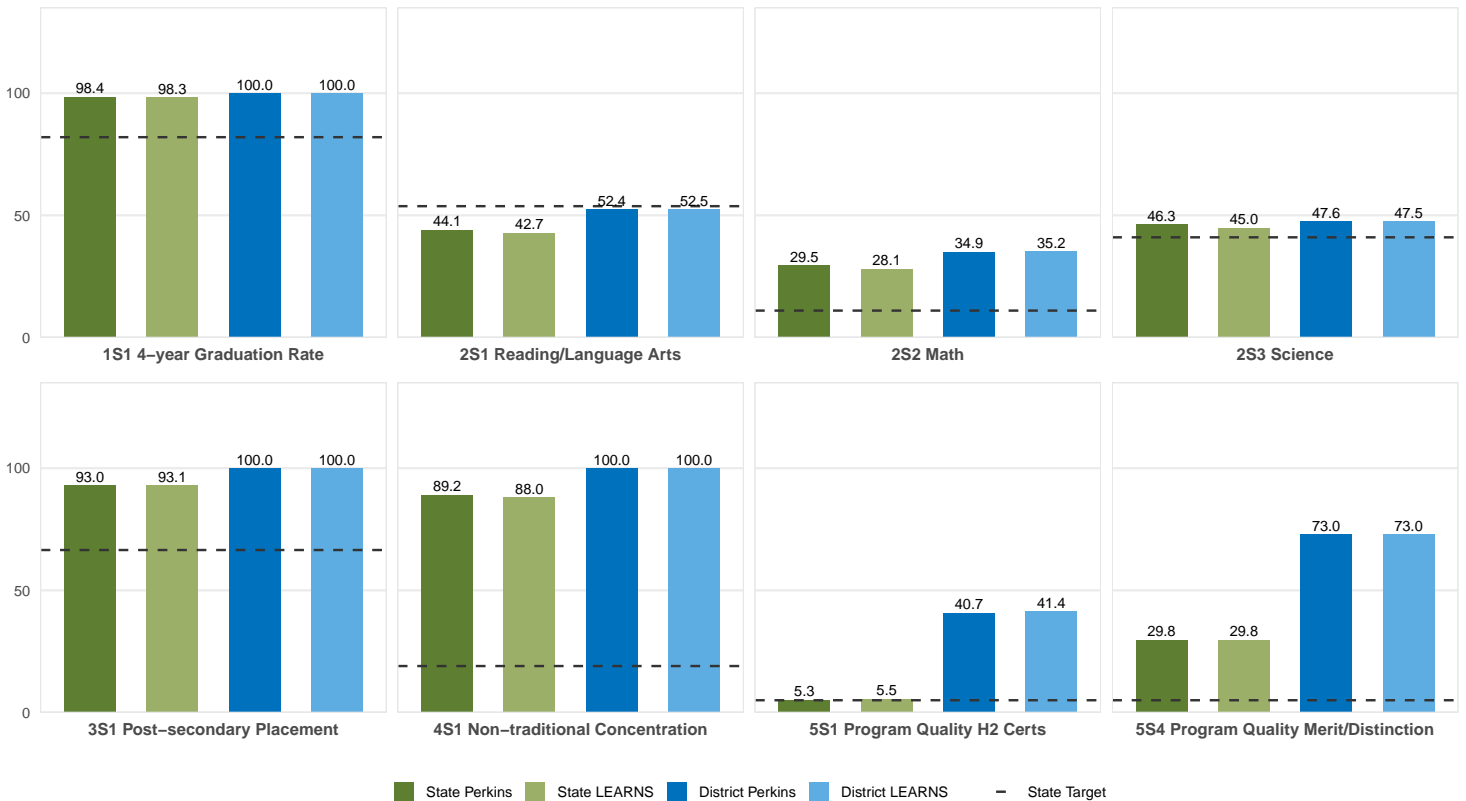

2025 CTE SUMMARY REPORT

LAVACA SCHOOL DISTRICT

Enrollment includes Grades 8–12 students.

PERFORMANCE SCORES RELATIVE TO TARGETS

CTE Concentrators

A [comprehensive program report](#) is available for more detailed information on all performance measures.