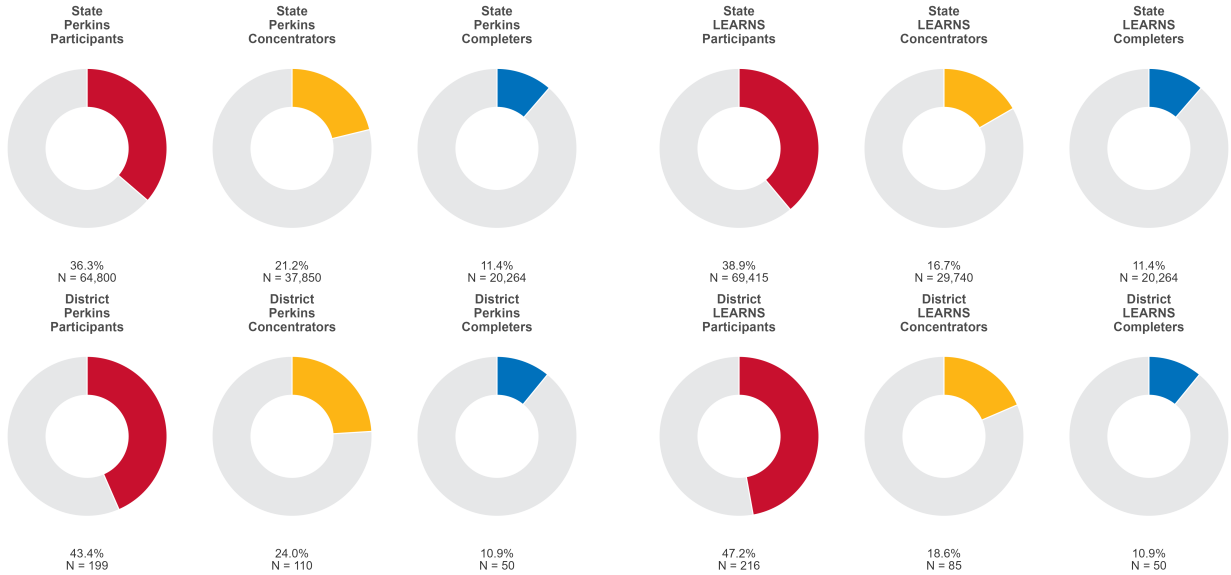

2025 CTE SUMMARY REPORT

CAVE CITY SCHOOL DISTRICT

Enrollment includes Grades 8–12 students.

PERFORMANCE SCORES RELATIVE TO TARGETS

CTE Concentrators

A [comprehensive program report](#) is available for more detailed information on all performance measures.