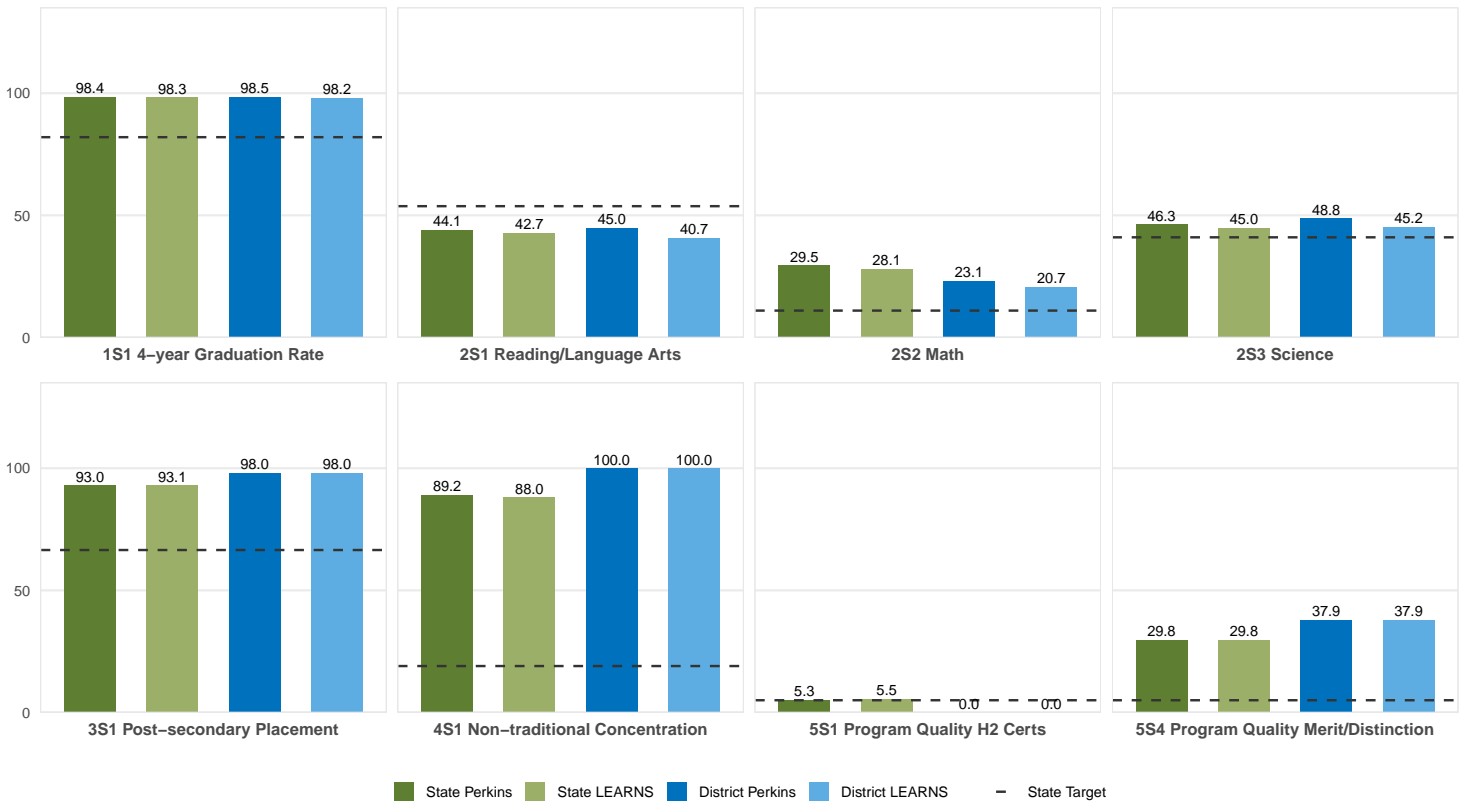

2025 CTE SUMMARY REPORT

CAVE CITY SCHOOL DISTRICT

Enrollment includes Grades 8–12 students.

PERFORMANCE SCORES RELATIVE TO TARGETS

CTE Concentrators

A [comprehensive program report](#) is available for more detailed information on all performance measures.