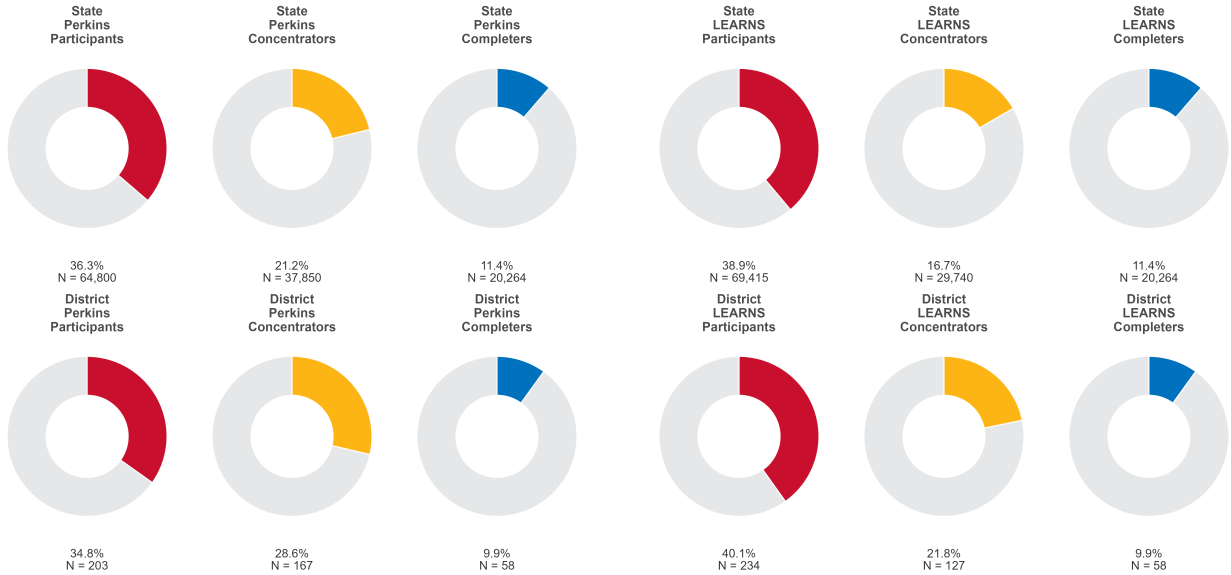

2025 CTE SUMMARY REPORT

HIGHLAND SCHOOL DISTRICT

Enrollment includes Grades 8–12 students.

PERFORMANCE SCORES RELATIVE TO TARGETS

CTE Concentrators

A [comprehensive program report](#) is available for more detailed information on all performance measures.