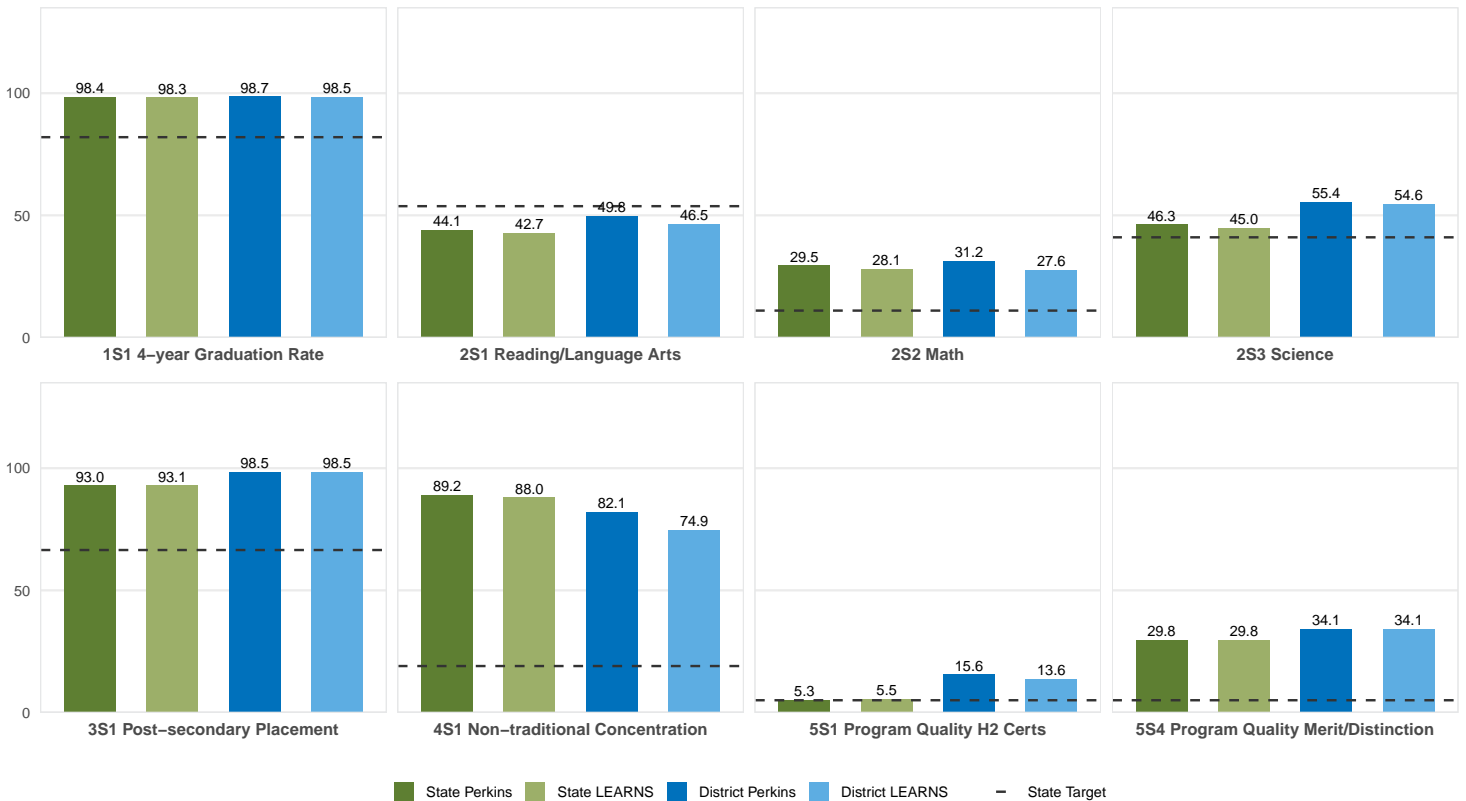

2025 CTE SUMMARY REPORT

HIGHLAND SCHOOL DISTRICT

Enrollment includes Grades 8–12 students.

PERFORMANCE SCORES RELATIVE TO TARGETS

CTE Concentrators

A [comprehensive program report](#) is available for more detailed information on all performance measures.