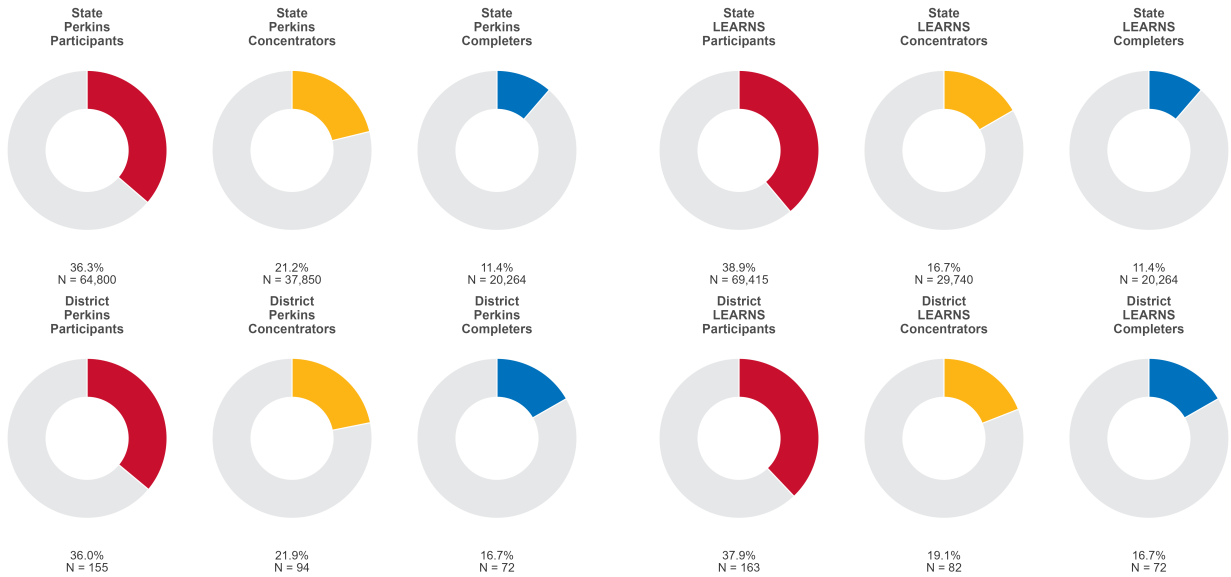

2025 CTE SUMMARY REPORT

SMACKOVER NORPHLET SCHOOL DISTRICT

Enrollment includes Grades 8–12 students.

PERFORMANCE SCORES RELATIVE TO TARGETS

CTE Concentrators

A [comprehensive program report](#) is available for more detailed information on all performance measures.