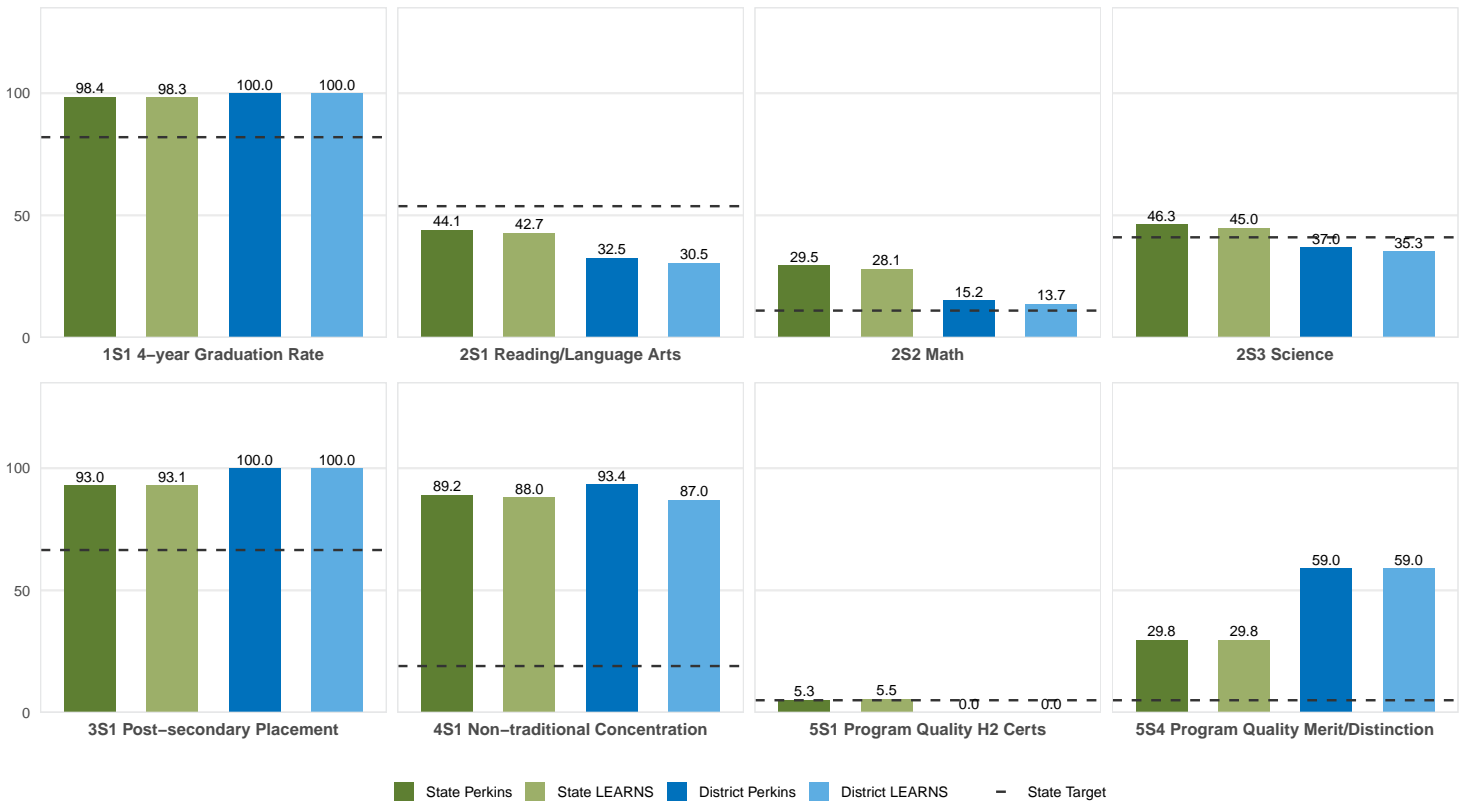

2025 CTE SUMMARY REPORT

SMACKOVER NORPHLET SCHOOL DISTRICT

Enrollment includes Grades 8–12 students.

PERFORMANCE SCORES RELATIVE TO TARGETS

CTE Concentrators

A [comprehensive program report](#) is available for more detailed information on all performance measures.