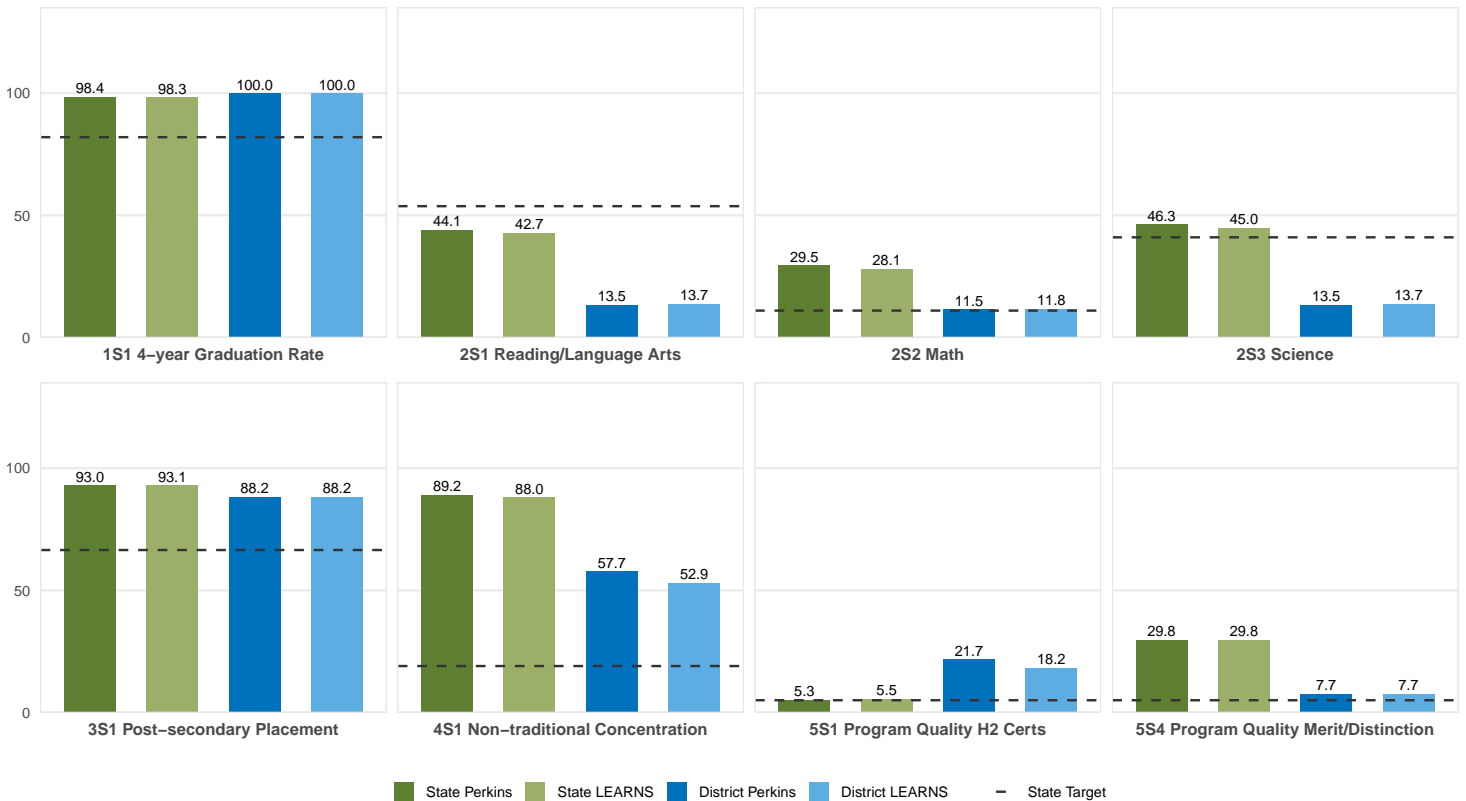

2025 CTE SUMMARY REPORT

STRONG-HUTTIG SCHOOL DISTRICT

Enrollment includes Grades 8–12 students.

PERFORMANCE SCORES RELATIVE TO TARGETS

CTE Concentrators

A [comprehensive program report](#) is available for more detailed information on all performance measures.