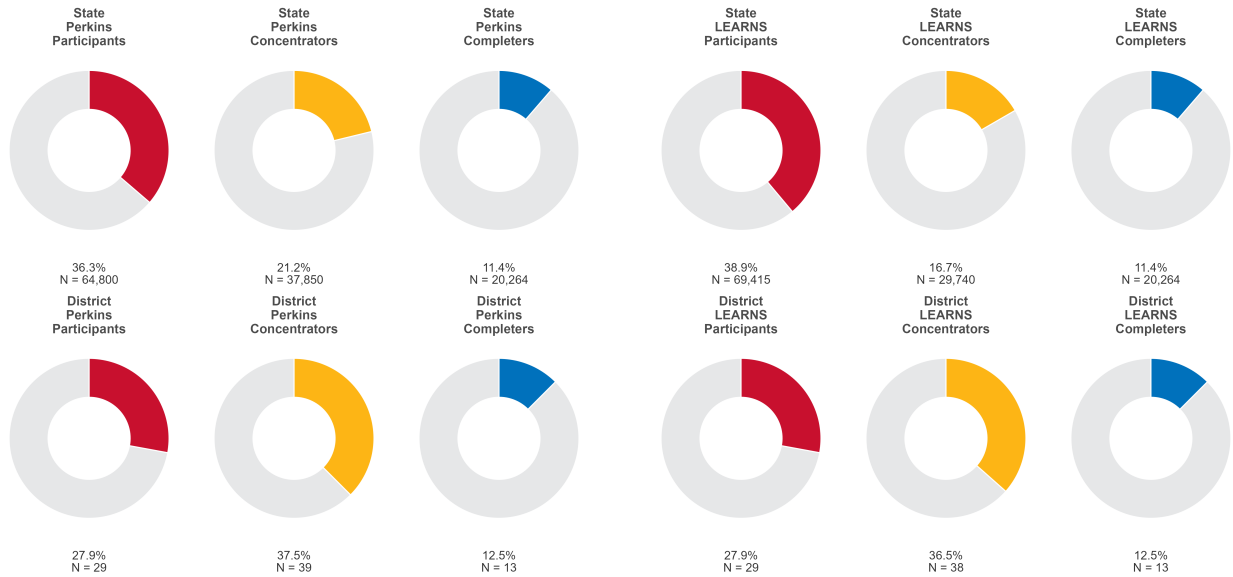

2025 CTE SUMMARY REPORT

STRONG-HUTTIG SCHOOL DISTRICT

Enrollment includes Grades 8–12 students.

PERFORMANCE SCORES RELATIVE TO TARGETS

CTE Concentrators

A [comprehensive program report](#) is available for more detailed information on all performance measures.