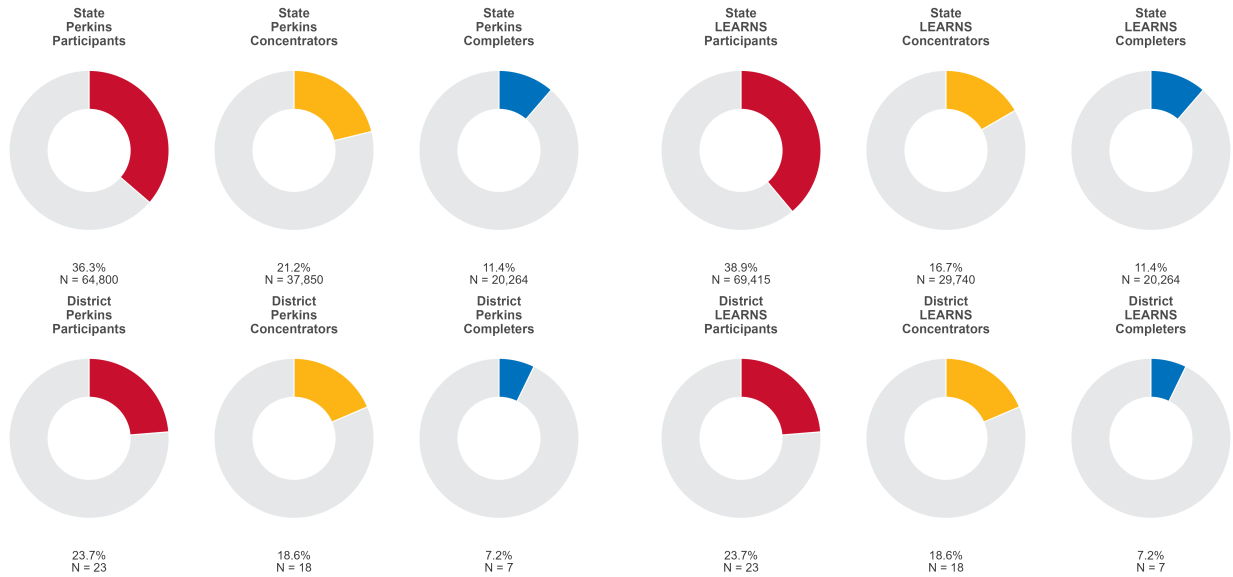

2025 CTE SUMMARY REPORT

SHIRLEY SCHOOL DISTRICT

Enrollment includes Grades 8–12 students.

PERFORMANCE SCORES RELATIVE TO TARGETS

CTE Concentrators

A [comprehensive program report](#) is available for more detailed information on all performance measures.