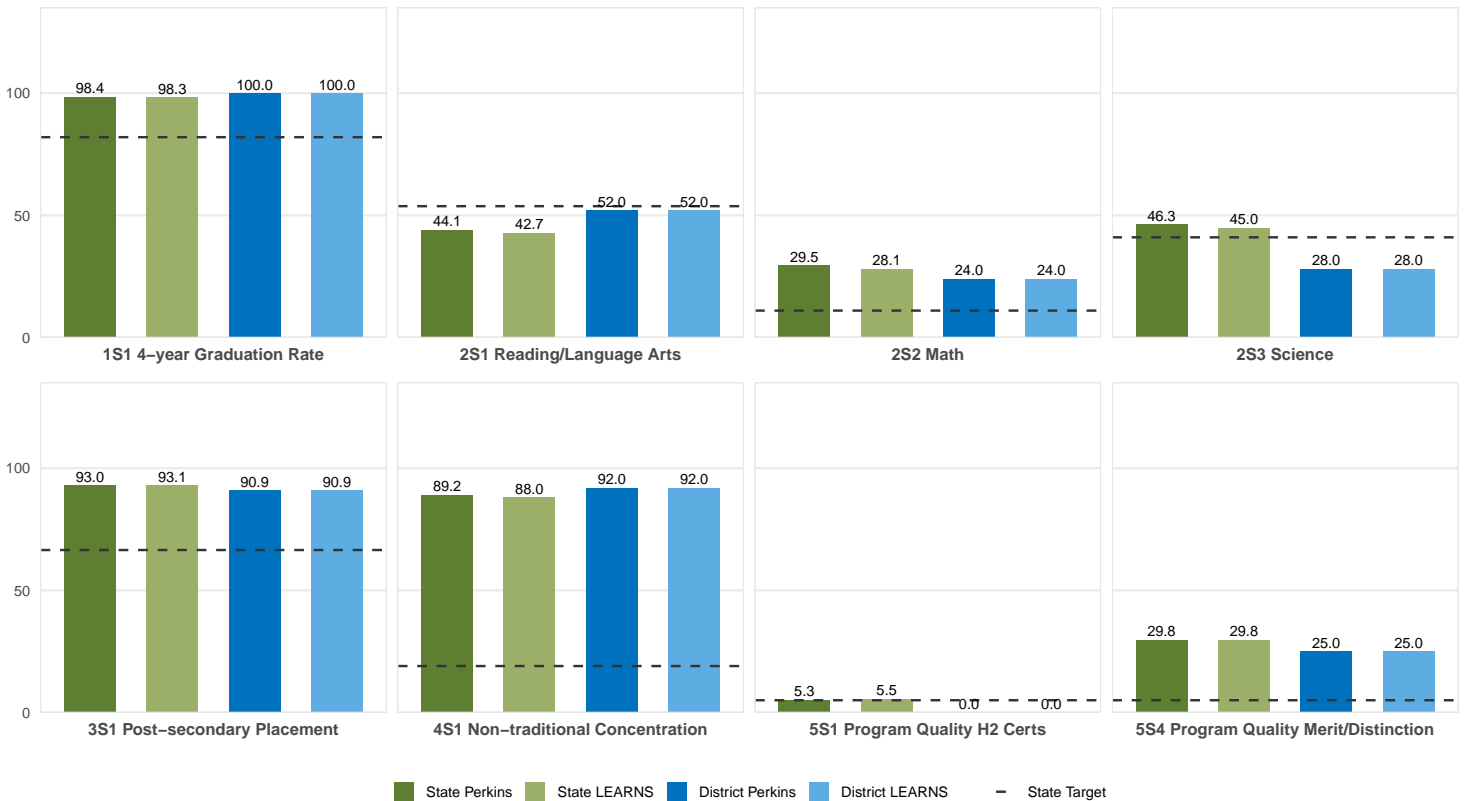

2025 CTE SUMMARY REPORT

SHIRLEY SCHOOL DISTRICT

Enrollment includes Grades 8–12 students.

PERFORMANCE SCORES RELATIVE TO TARGETS

CTE Concentrators

A [comprehensive program report](#) is available for more detailed information on all performance measures.