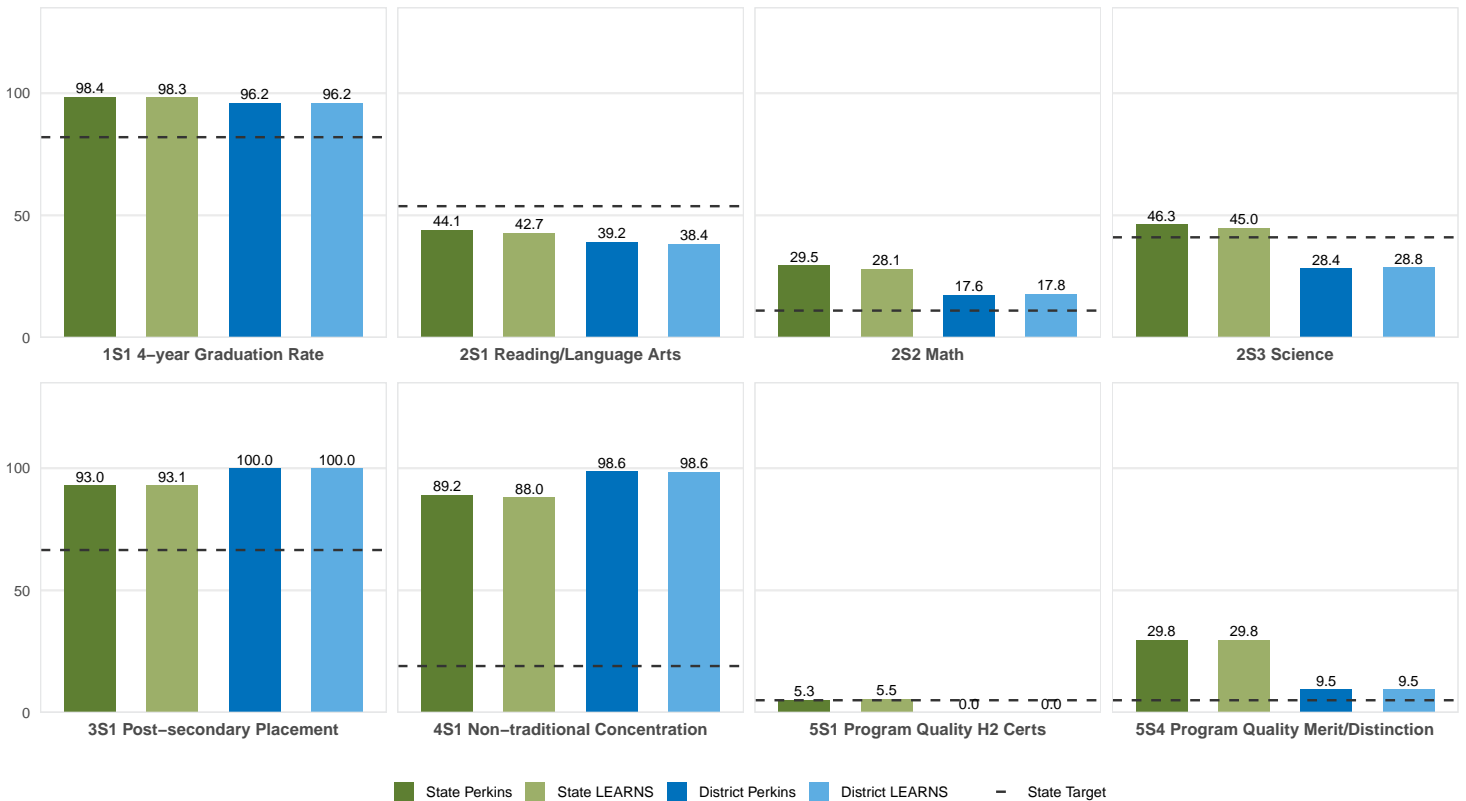

PERFORMANCE SCORES RELATIVE TO TARGETS

CTE Concentrators

A [comprehensive program report](#) is available for more detailed information on all performance measures.