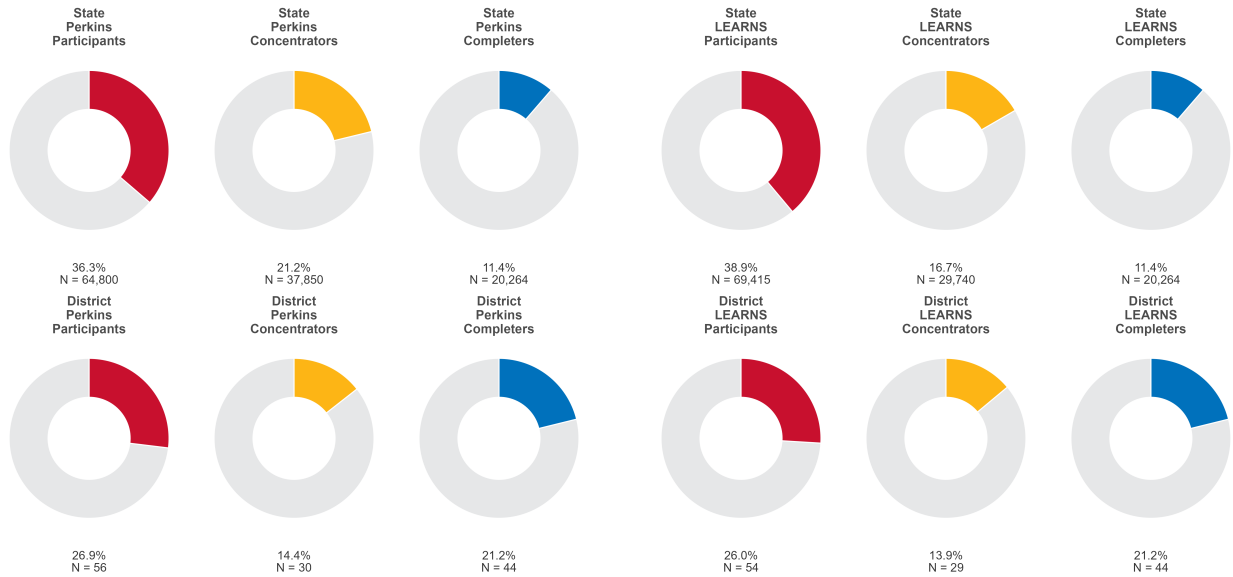

## SOUTH SIDE SCHOOL DISTRICT (VANBUREN)

Enrollment includes Grades 8–12 students.

### PERFORMANCE SCORES RELATIVE TO TARGETS