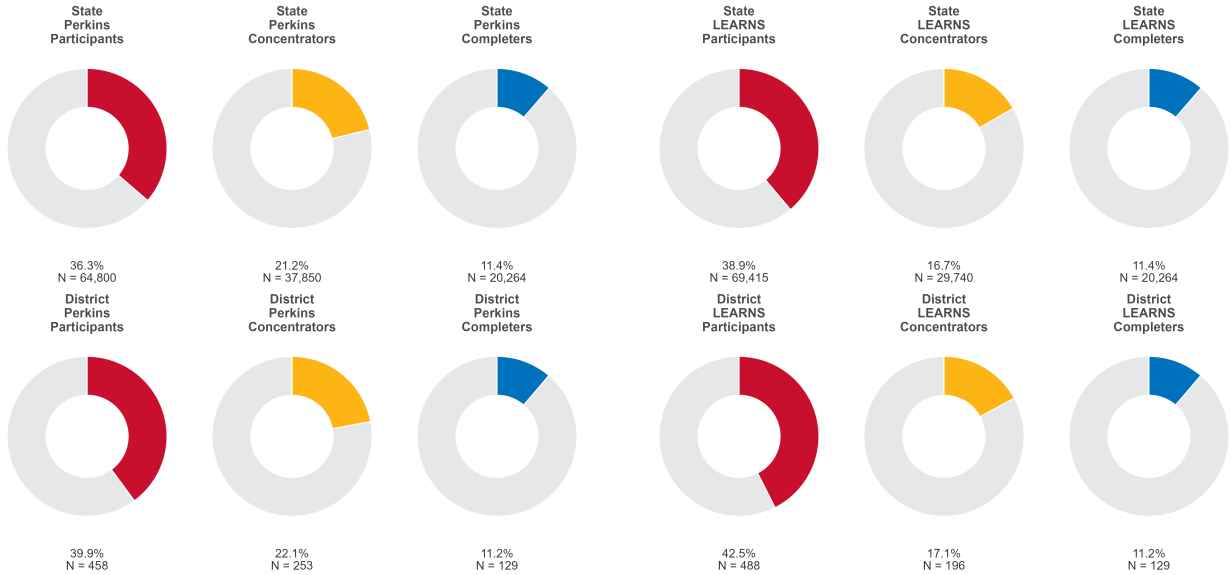

2025 CTE SUMMARY REPORT

FARMINGTON SCHOOL DISTRICT

Enrollment includes Grades 8–12 students.

PERFORMANCE SCORES RELATIVE TO TARGETS

CTE Concentrators

A [comprehensive program report](#) is available for more detailed information on all performance measures.