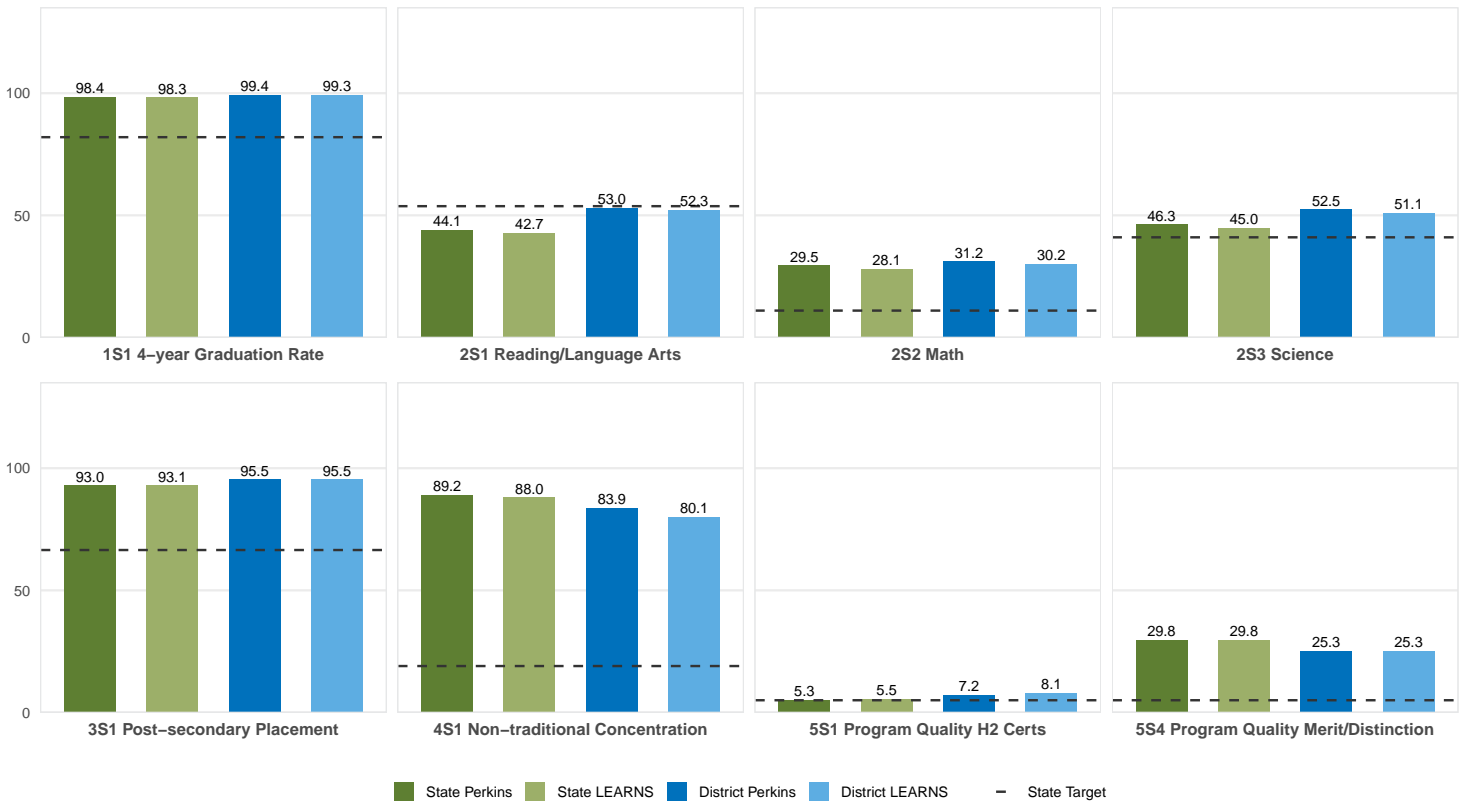

2025 CTE SUMMARY REPORT

FARMINGTON SCHOOL DISTRICT

Enrollment includes Grades 8–12 students.

PERFORMANCE SCORES RELATIVE TO TARGETS

CTE Concentrators

A [comprehensive program report](#) is available for more detailed information on all performance measures.