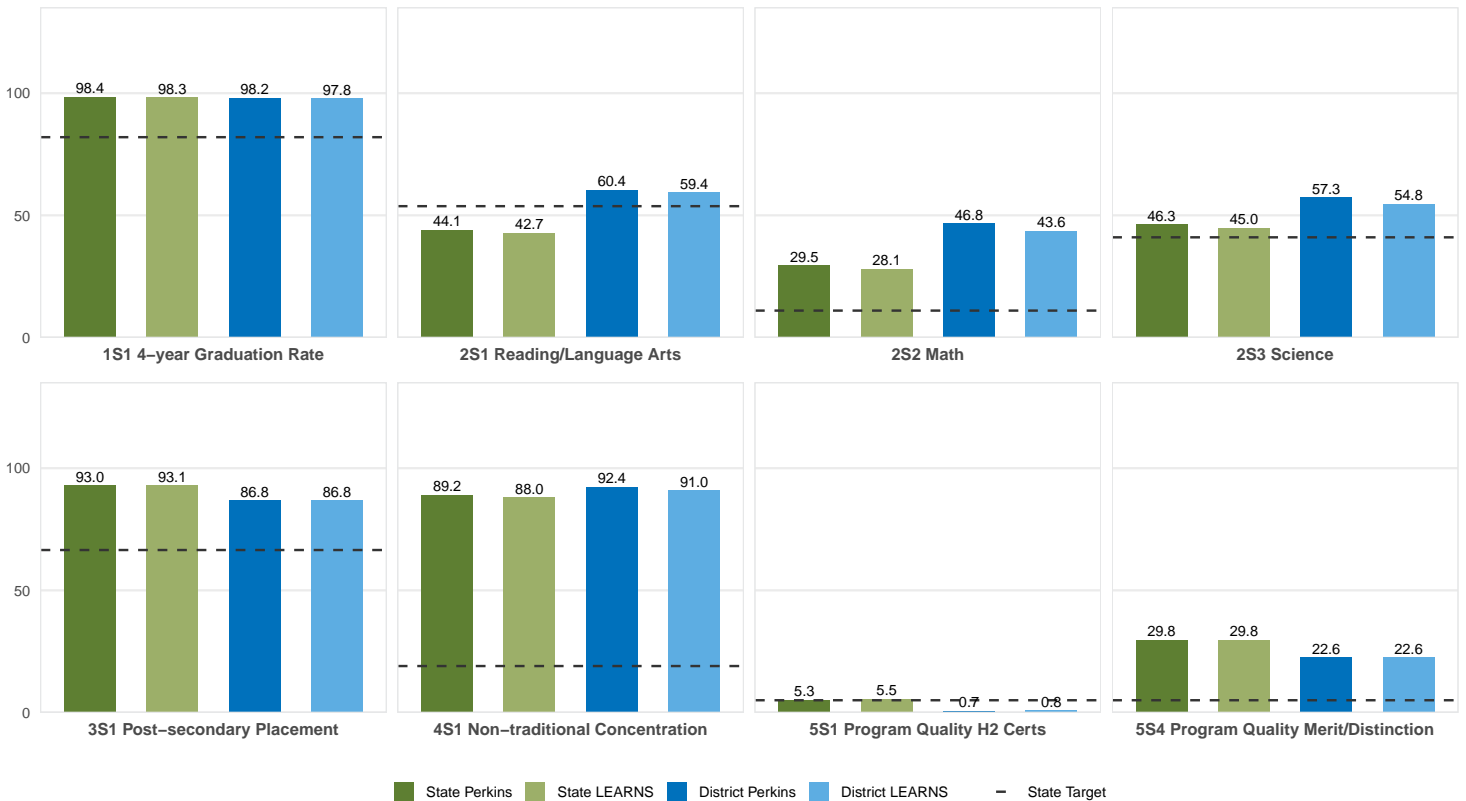

PERFORMANCE SCORES RELATIVE TO TARGETS

CTE Concentrators

A [comprehensive program report](#) is available for more detailed information on all performance measures.