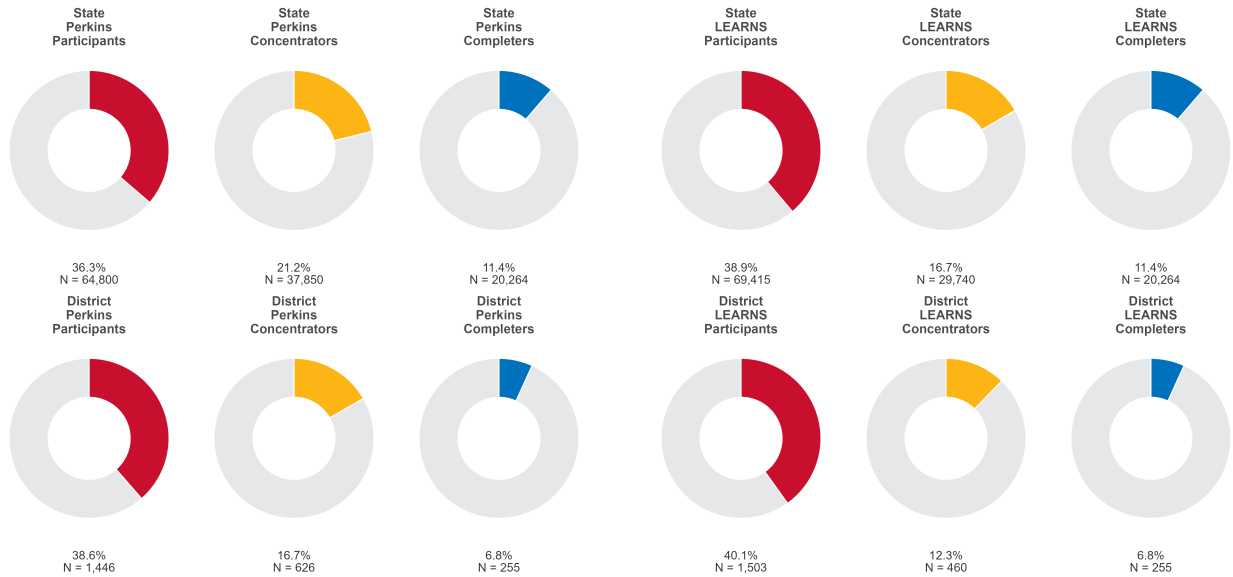

## FAYETTEVILLE SCHOOL DISTRICT

Enrollment includes Grades 8–12 students.

### PERFORMANCE SCORES RELATIVE TO TARGETS