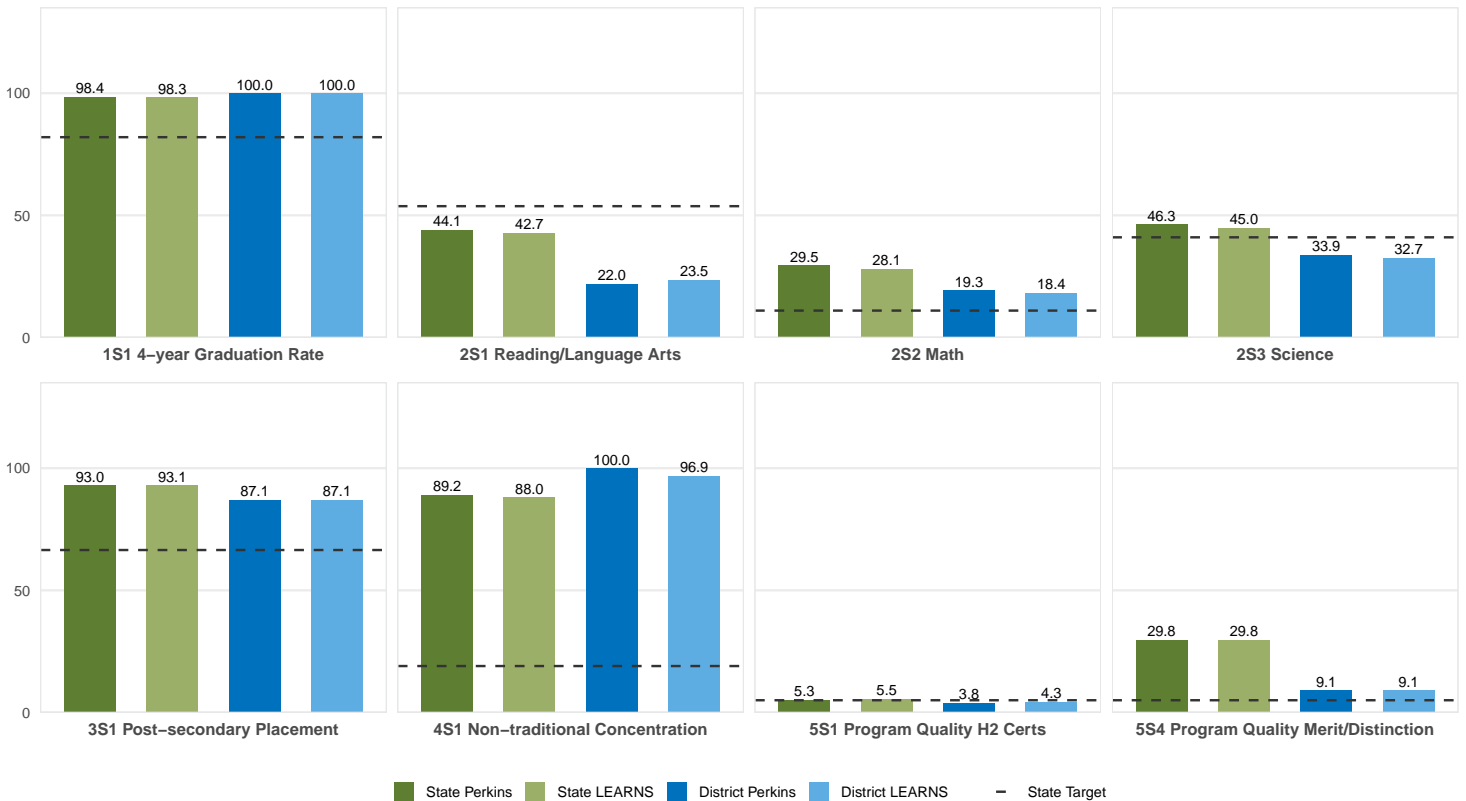

2025 CTE SUMMARY REPORT

GREENLAND SCHOOL DISTRICT

Enrollment includes Grades 8–12 students.

PERFORMANCE SCORES RELATIVE TO TARGETS

CTE Concentrators

A [comprehensive program report](#) is available for more detailed information on all performance measures.