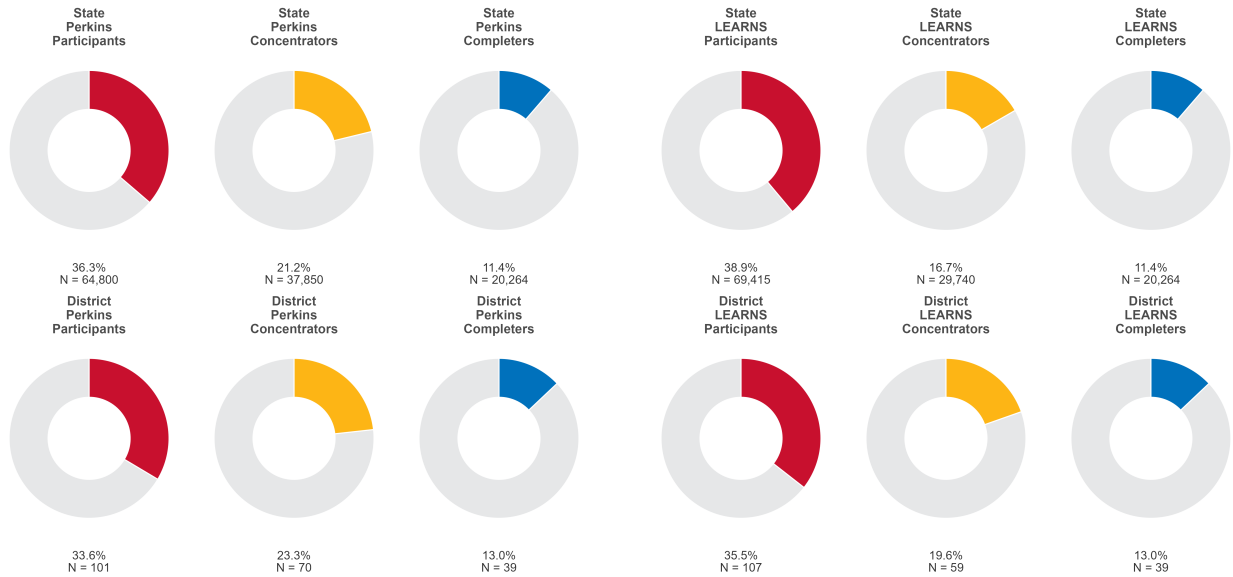

2025 CTE SUMMARY REPORT

GREENLAND SCHOOL DISTRICT

Enrollment includes Grades 8–12 students.

PERFORMANCE SCORES RELATIVE TO TARGETS

CTE Concentrators

A [comprehensive program report](#) is available for more detailed information on all performance measures.