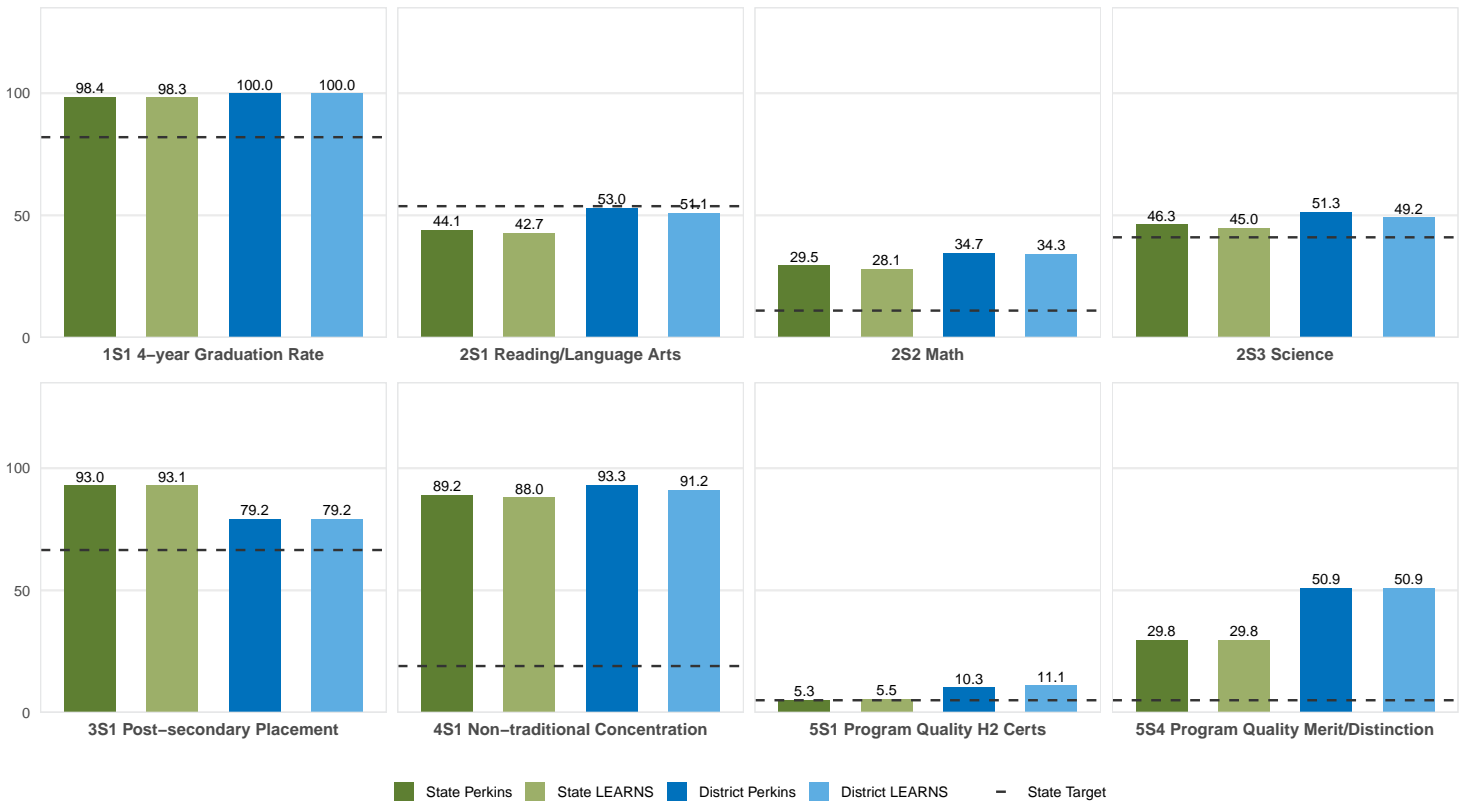

2025 CTE SUMMARY REPORT

PRAIRIE GROVE SCHOOL DISTRICT

Enrollment includes Grades 8–12 students.

PERFORMANCE SCORES RELATIVE TO TARGETS

CTE Concentrators

A [comprehensive program report](#) is available for more detailed information on all performance measures.