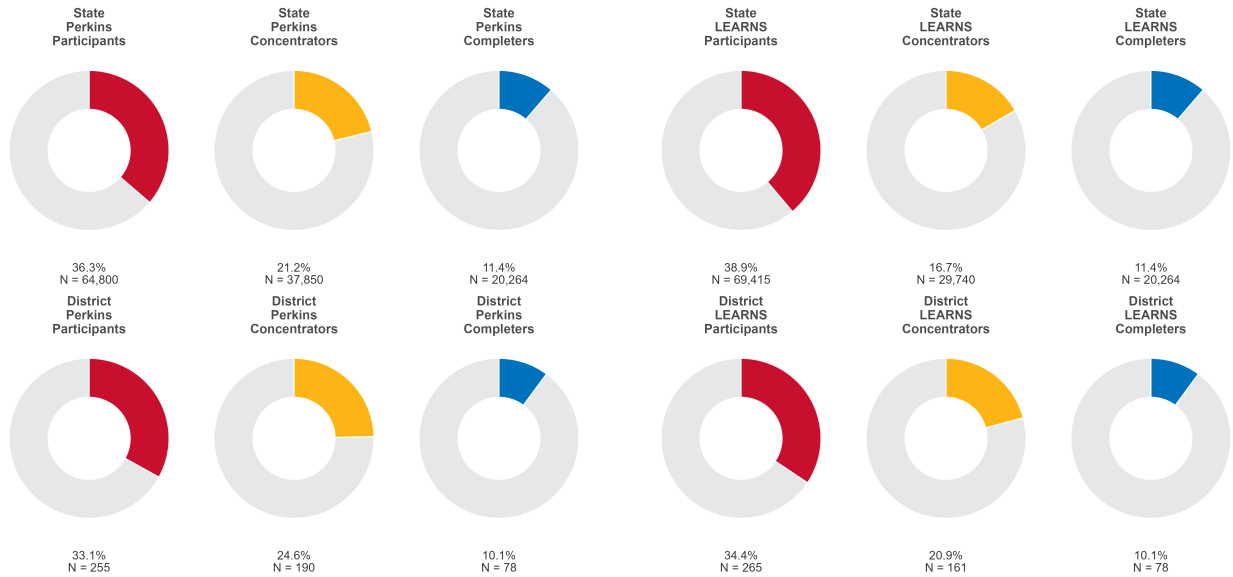

2025 CTE SUMMARY REPORT

PRAIRIE GROVE SCHOOL DISTRICT

Enrollment includes Grades 8–12 students.

PERFORMANCE SCORES RELATIVE TO TARGETS

CTE Concentrators

A [comprehensive program report](#) is available for more detailed information on all performance measures.