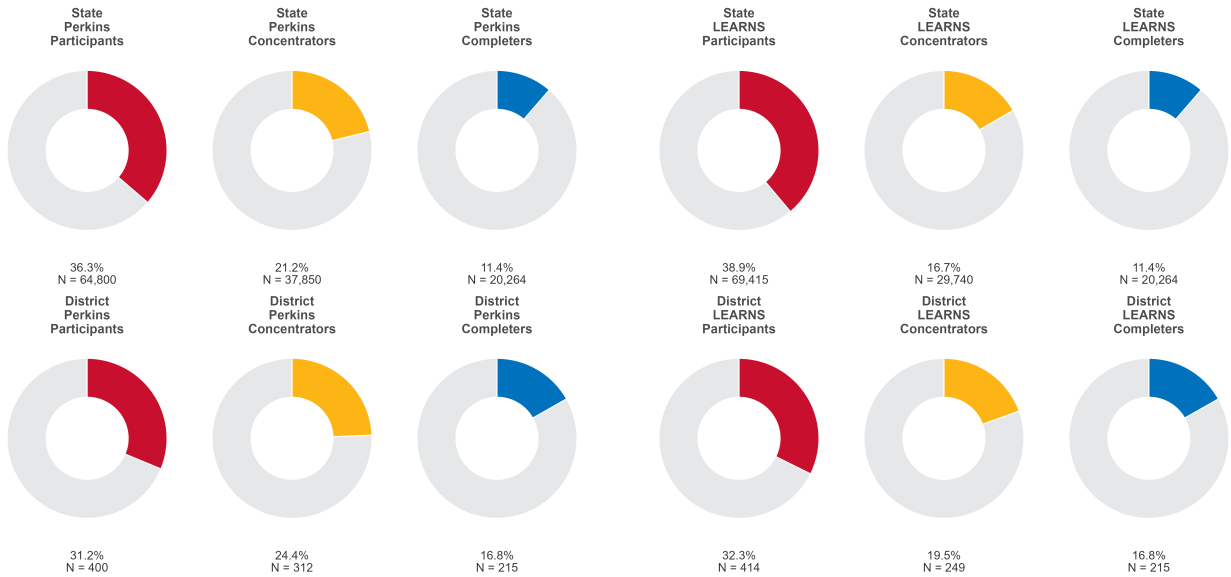

2025 CTE SUMMARY REPORT

BEEBE SCHOOL DISTRICT

Enrollment includes Grades 8–12 students.

PERFORMANCE SCORES RELATIVE TO TARGETS

CTE Concentrators

A [comprehensive program report](#) is available for more detailed information on all performance measures.