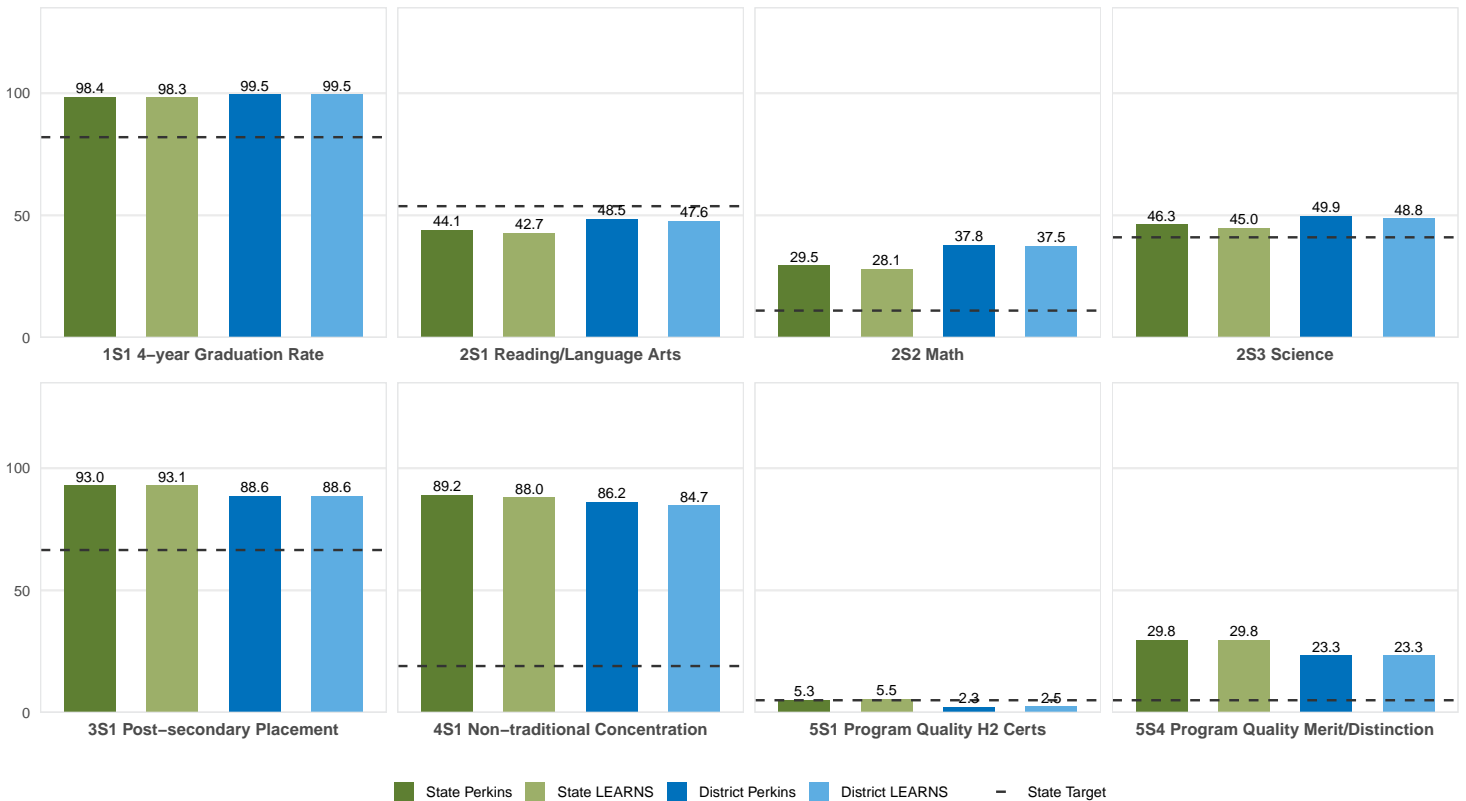

2025 CTE SUMMARY REPORT

BEEBE SCHOOL DISTRICT

Enrollment includes Grades 8–12 students.

PERFORMANCE SCORES RELATIVE TO TARGETS

CTE Concentrators

A [comprehensive program report](#) is available for more detailed information on all performance measures.