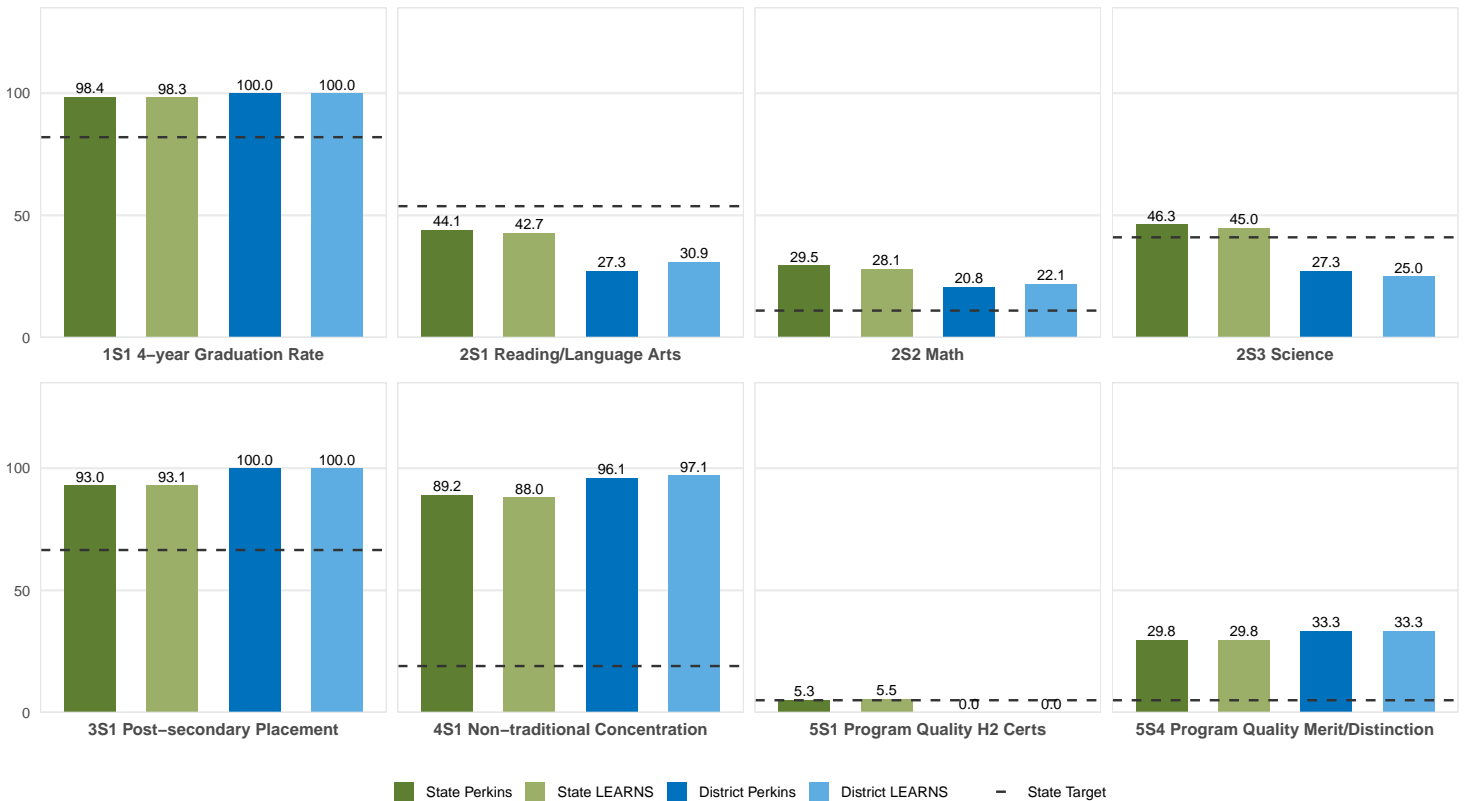

PERFORMANCE SCORES RELATIVE TO TARGETS

CTE Concentrators

A [comprehensive program report](#) is available for more detailed information on all performance measures.