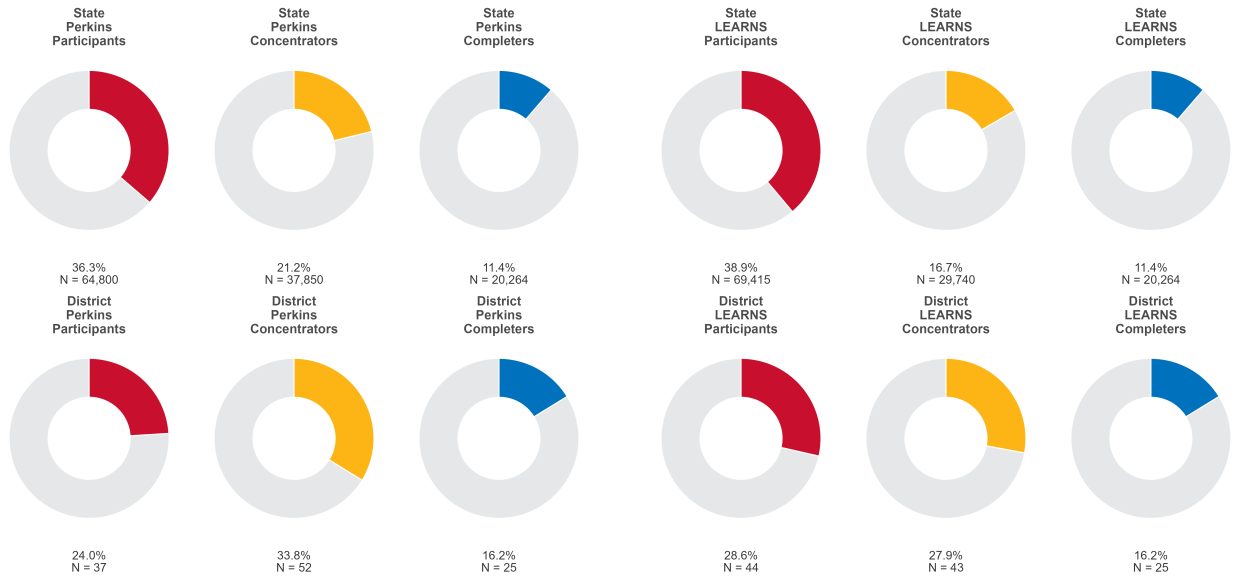

## BRADFORD SCHOOL DISTRICT

Enrollment includes Grades 8–12 students.