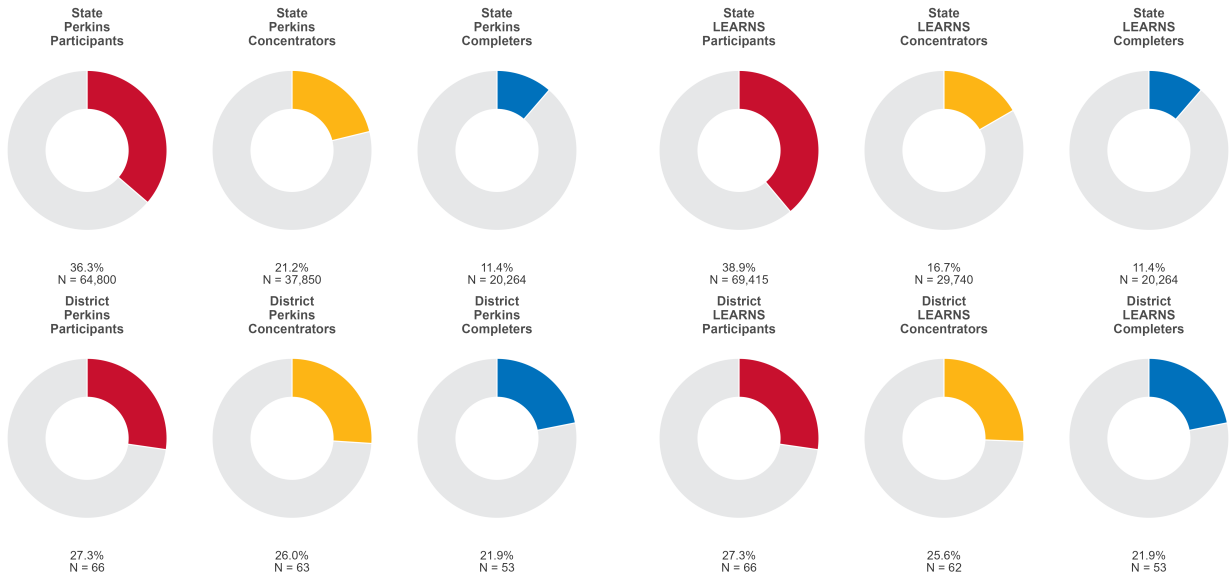

2025 CTE SUMMARY REPORT

ROSE BUD SCHOOL DISTRICT

Enrollment includes Grades 8–12 students.

PERFORMANCE SCORES RELATIVE TO TARGETS

CTE Concentrators

A [comprehensive program report](#) is available for more detailed information on all performance measures.