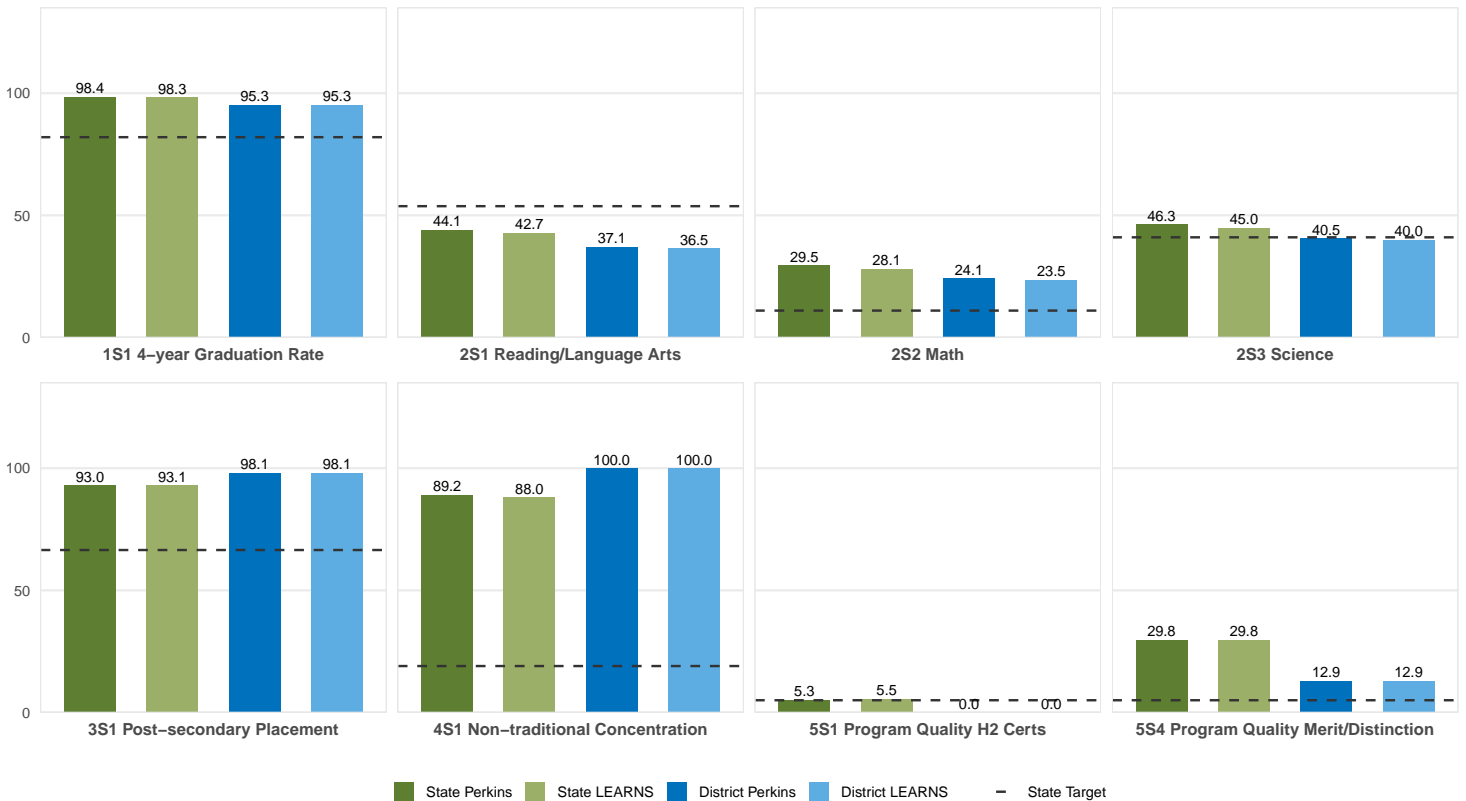

2025 CTE SUMMARY REPORT

ROSE BUD SCHOOL DISTRICT

Enrollment includes Grades 8–12 students.

PERFORMANCE SCORES RELATIVE TO TARGETS

CTE Concentrators

A [comprehensive program report](#) is available for more detailed information on all performance measures.