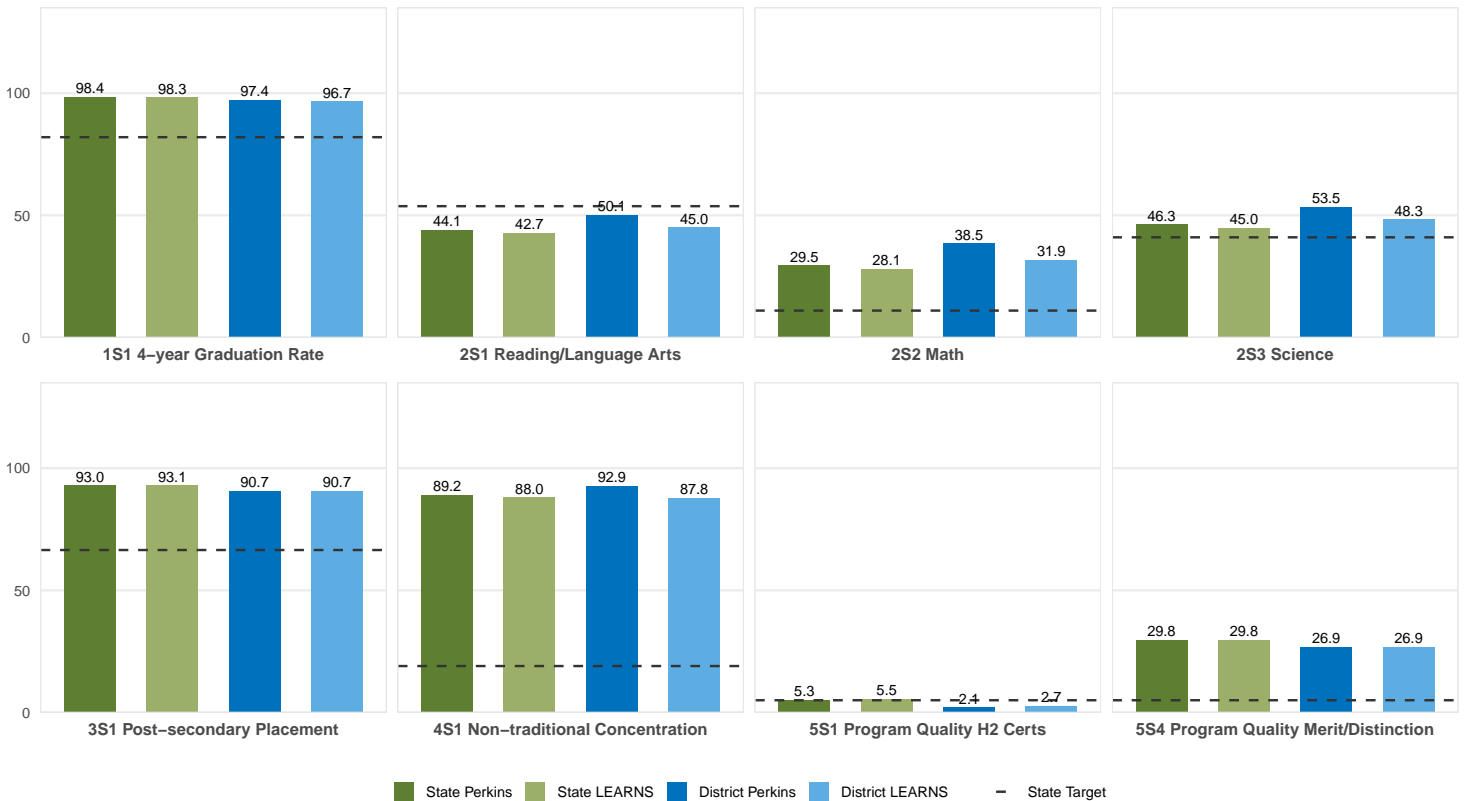

2025 CTE SUMMARY REPORT

SEARCY SCHOOL DISTRICT

Enrollment includes Grades 8–12 students.

PERFORMANCE SCORES RELATIVE TO TARGETS

CTE Concentrators

A [comprehensive program report](#) is available for more detailed information on all performance measures.