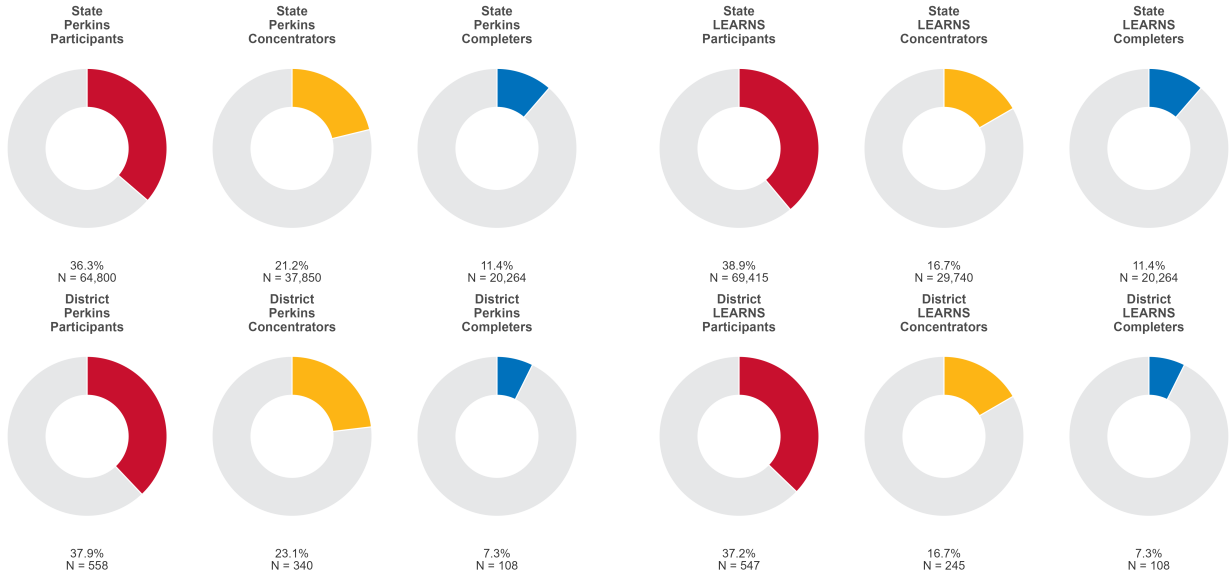

2025 CTE SUMMARY REPORT

SEARCY SCHOOL DISTRICT

Enrollment includes Grades 8–12 students.

PERFORMANCE SCORES RELATIVE TO TARGETS

CTE Concentrators

A [comprehensive program report](#) is available for more detailed information on all performance measures.