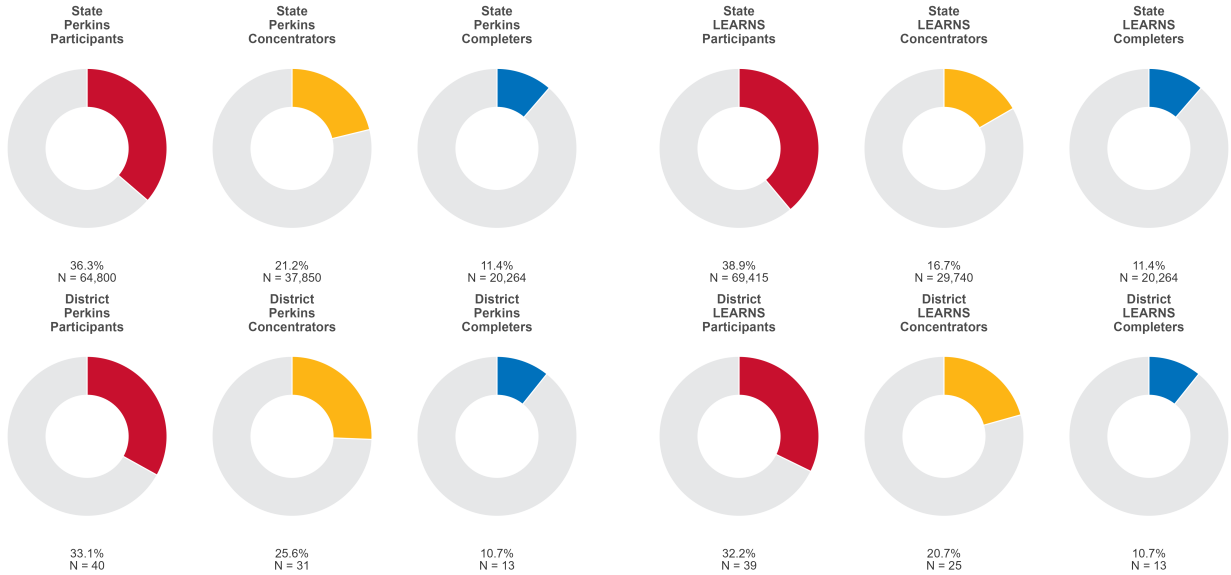

2025 CTE SUMMARY REPORT

AUGUSTA SCHOOL DISTRICT

Enrollment includes Grades 8–12 students.

PERFORMANCE SCORES RELATIVE TO TARGETS

CTE Concentrators

A [comprehensive program report](#) is available for more detailed information on all performance measures.