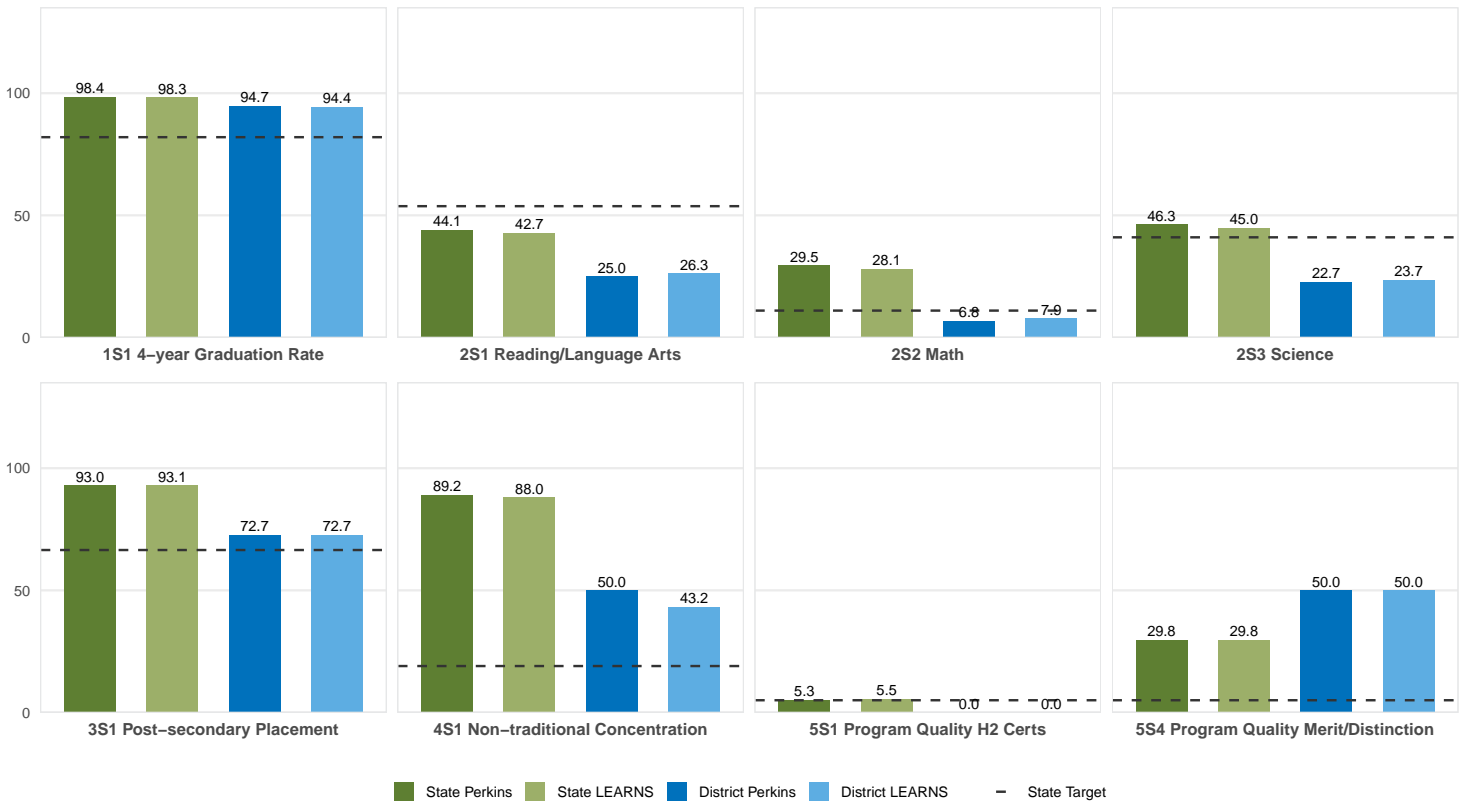

2025 CTE SUMMARY REPORT

AUGUSTA SCHOOL DISTRICT

Enrollment includes Grades 8–12 students.

PERFORMANCE SCORES RELATIVE TO TARGETS

CTE Concentrators

A [comprehensive program report](#) is available for more detailed information on all performance measures.