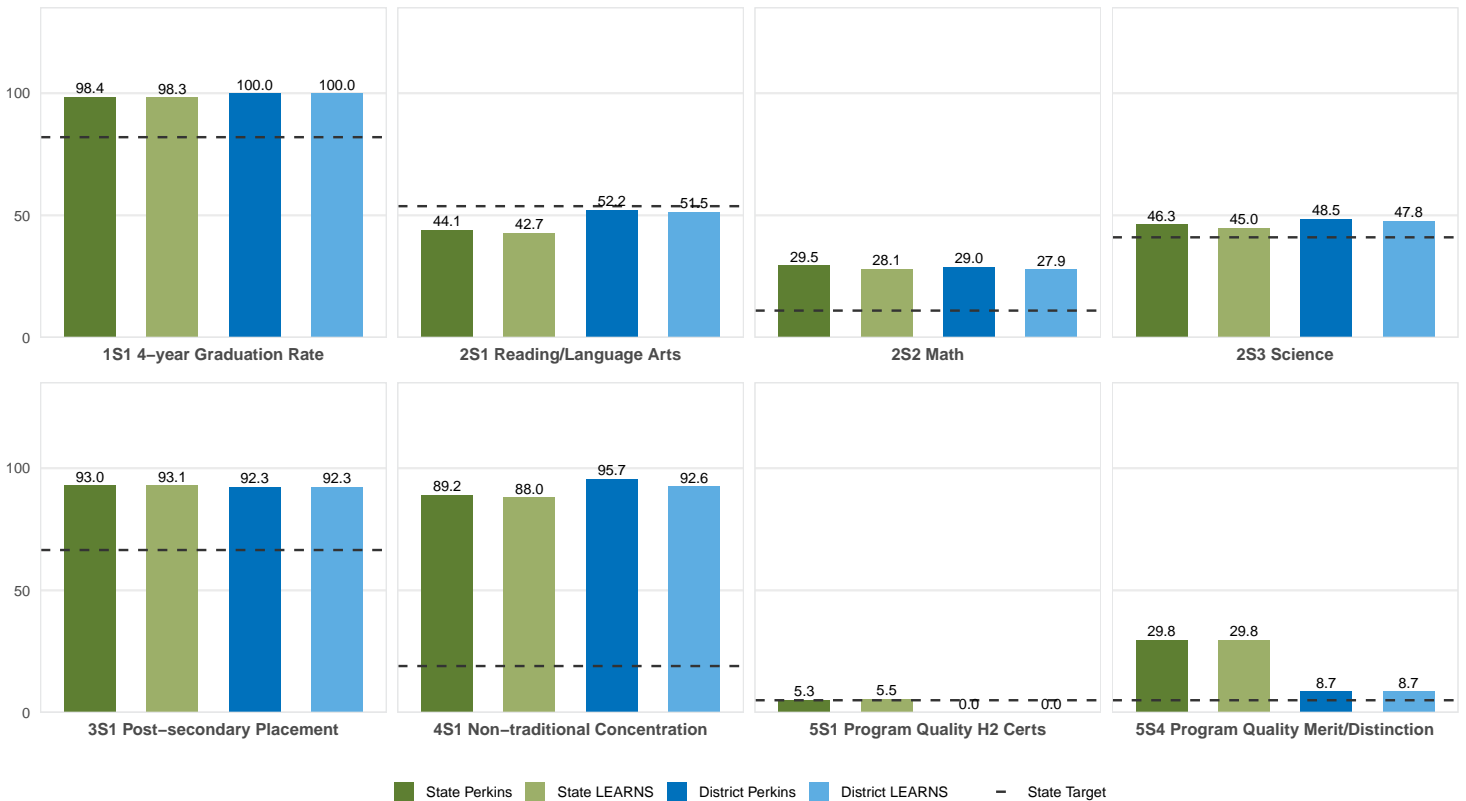

2025 CTE SUMMARY REPORT

MCCRORY SCHOOL DISTRICT

Enrollment includes Grades 8–12 students.

PERFORMANCE SCORES RELATIVE TO TARGETS

CTE Concentrators

A [comprehensive program report](#) is available for more detailed information on all performance measures.