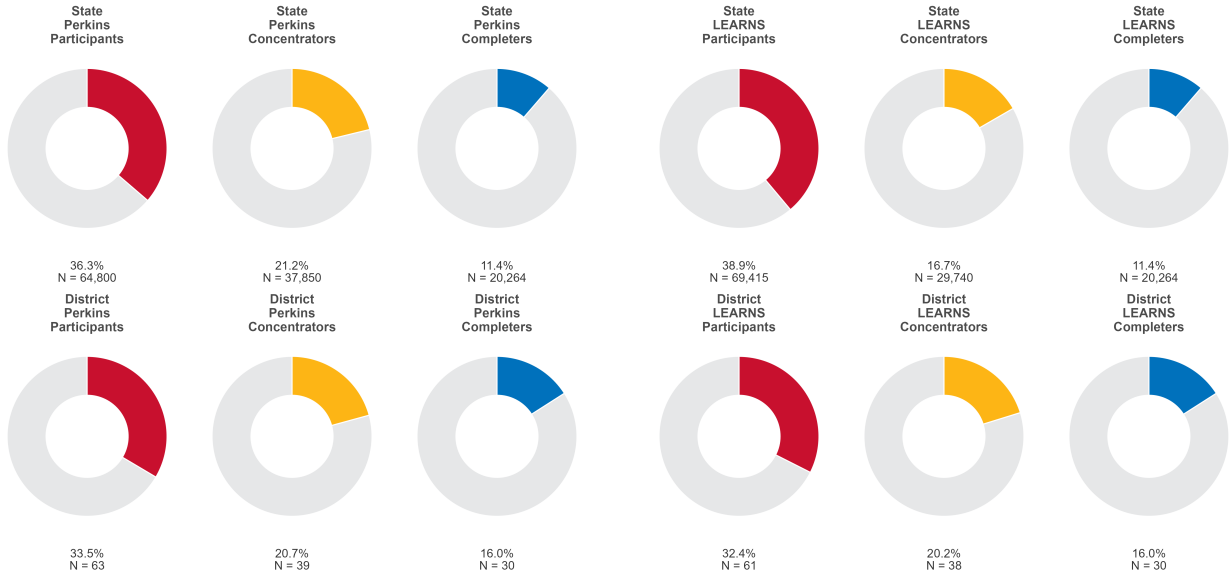

2025 CTE SUMMARY REPORT

MCCRORY SCHOOL DISTRICT

Enrollment includes Grades 8–12 students.

PERFORMANCE SCORES RELATIVE TO TARGETS

CTE Concentrators

A [comprehensive program report](#) is available for more detailed information on all performance measures.