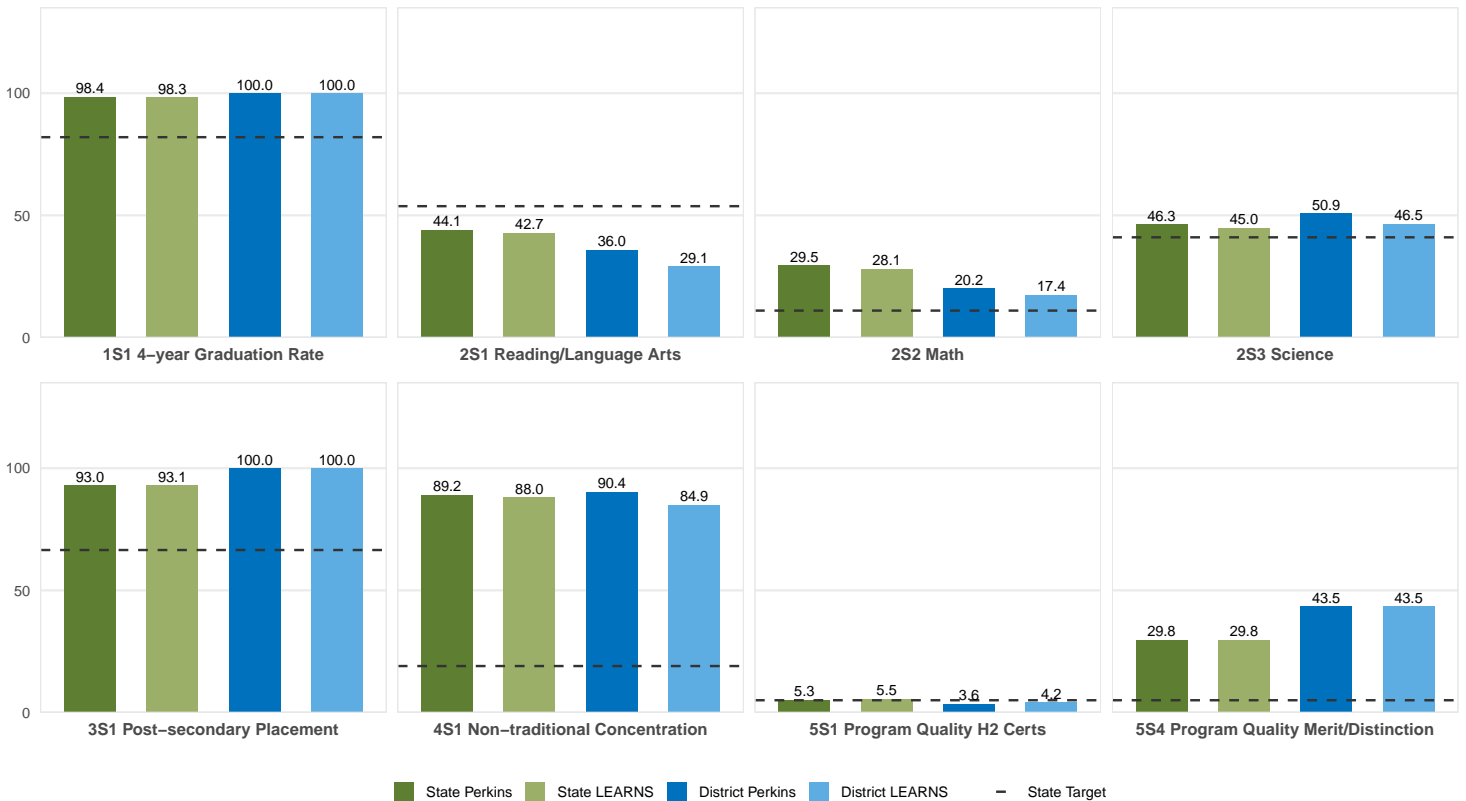

2025 CTE SUMMARY REPORT

DANVILLE SCHOOL DISTRICT

Enrollment includes Grades 8–12 students.

PERFORMANCE SCORES RELATIVE TO TARGETS

CTE Concentrators

A [comprehensive program report](#) is available for more detailed information on all performance measures.