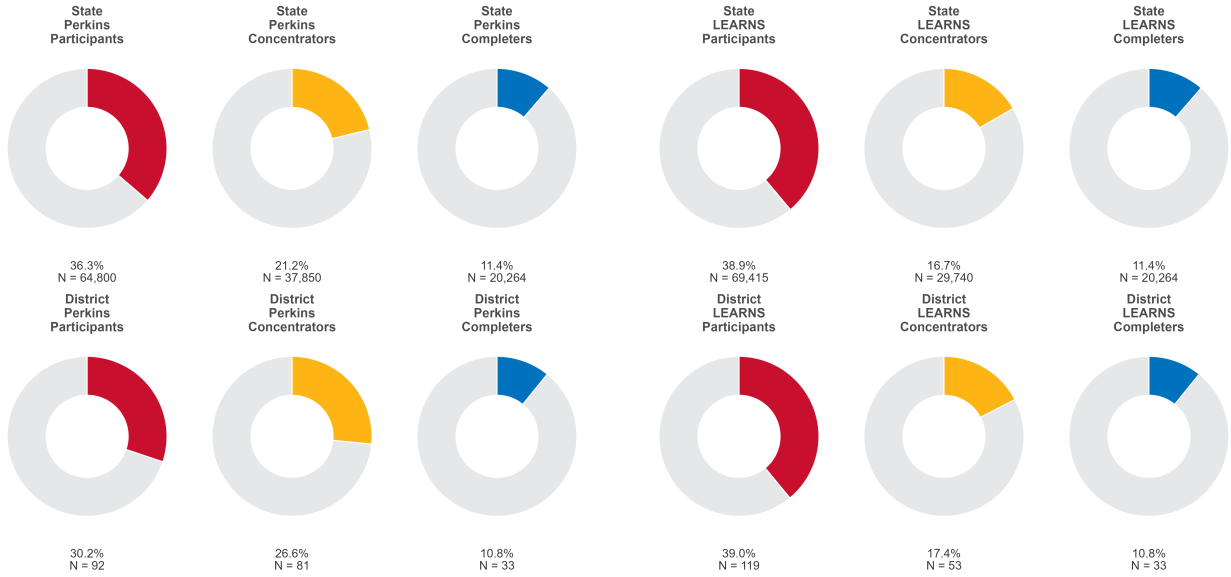

2025 CTE SUMMARY REPORT

DANVILLE SCHOOL DISTRICT

Enrollment includes Grades 8–12 students.

PERFORMANCE SCORES RELATIVE TO TARGETS

CTE Concentrators

A [comprehensive program report](#) is available for more detailed information on all performance measures.