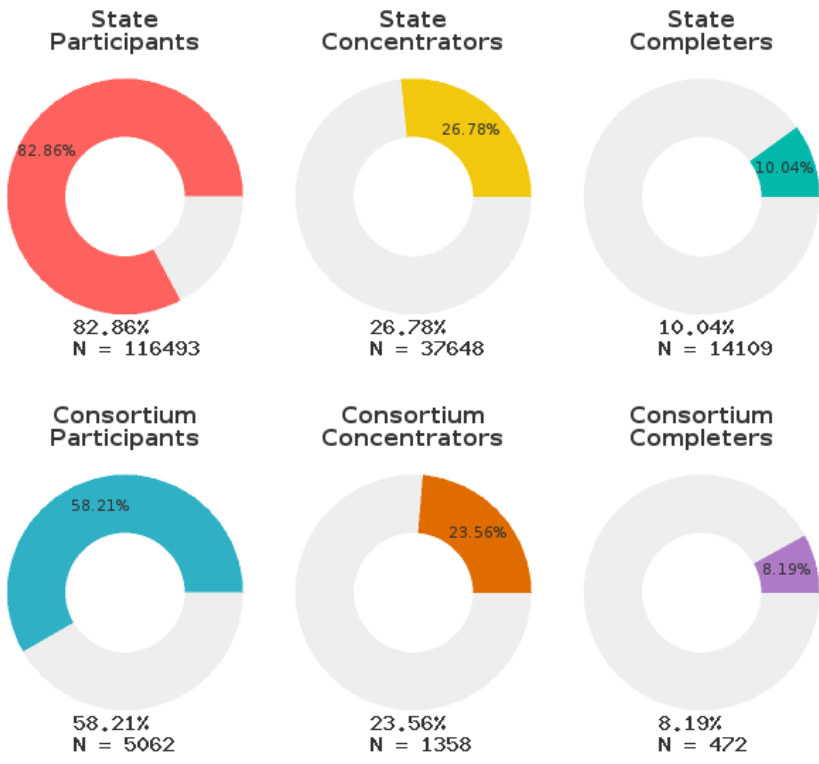

2023 CTE SUMMARY REPORT

BENTONVILLE SCHOOL DISTRICT - 0401000

A [comprehensive program report](#) is available for more detailed information on all performance measures.

Enrollment includes Grades 9-12 students.

PERFORMANCE SCORES RELATIVE TO TARGETS