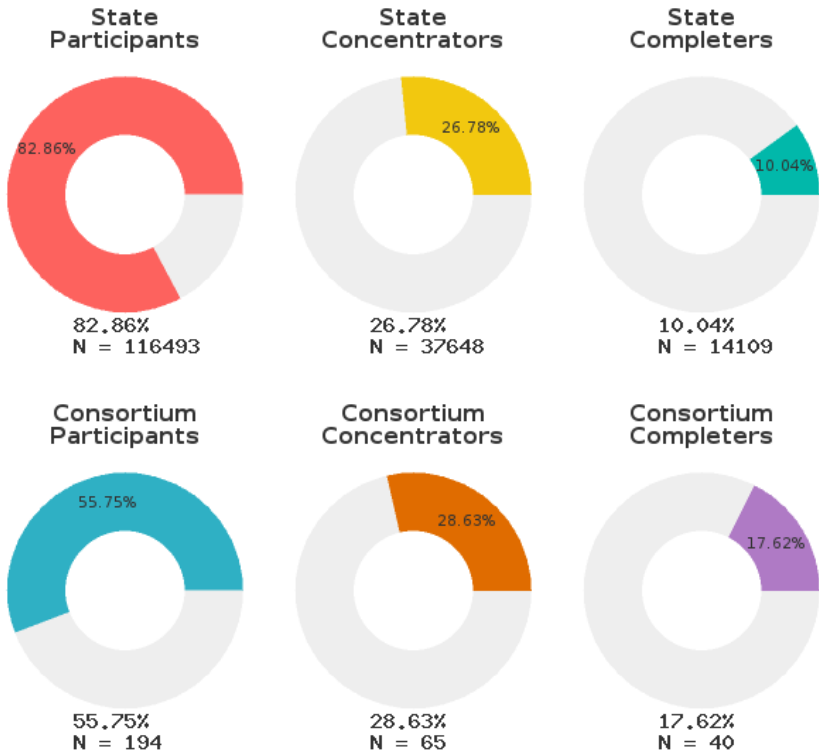

2023 CTE SUMMARY REPORT

EUREKA SPRINGS SCHOOL DISTRICT - 0802000

A [comprehensive program report](#) is available for more detailed information on all performance measures.

Enrollment includes Grades 9-12 students.

PERFORMANCE SCORES RELATIVE TO TARGETS