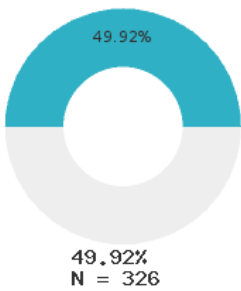

2023 CTE SUMMARY REPORT

GREEN FOREST SCHOOL DISTRICT - 0803000

State Participants

State Concentrators

State Completers

Consortium Participants

Consortium Concentrators

Consortium Completers