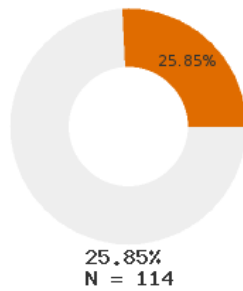

2023 CTE SUMMARY REPORT

GREEN FOREST SCHOOL DISTRICT - 0803000

State Participants

State Concentrators

State Completers

Consortium Participants

Consortium Concentrators

Consortium Completers