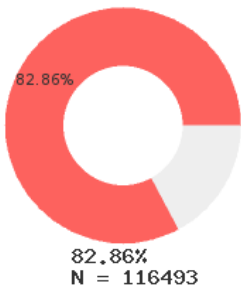

2023 CTE SUMMARY REPORT

GREEN FOREST SCHOOL DISTRICT - 0803000

State Participants

State Concentrators

State Completers

Consortium Participants

Consortium Concentrators

Consortium Completers