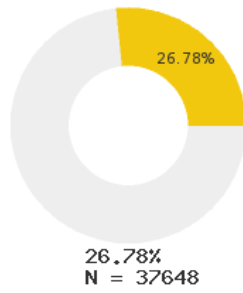

2023 CTE SUMMARY REPORT

GREEN FOREST SCHOOL DISTRICT - 0803000

State Participants

State Concentrators

State Completers

Consortium Participants

Consortium Concentrators

Consortium Completers