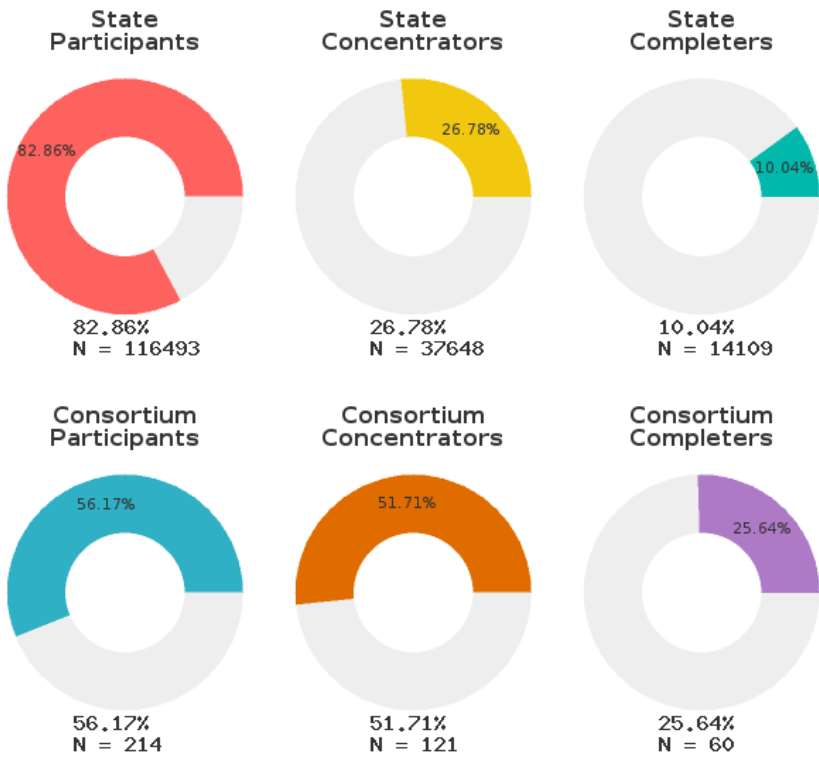

2023 CTE SUMMARY REPORT

CORNING SCHOOL DISTRICT - 1101000

A [comprehensive program report](#) is available for more detailed information on all performance measures.

Enrollment includes Grades 9-12 students.

PERFORMANCE SCORES RELATIVE TO TARGETS