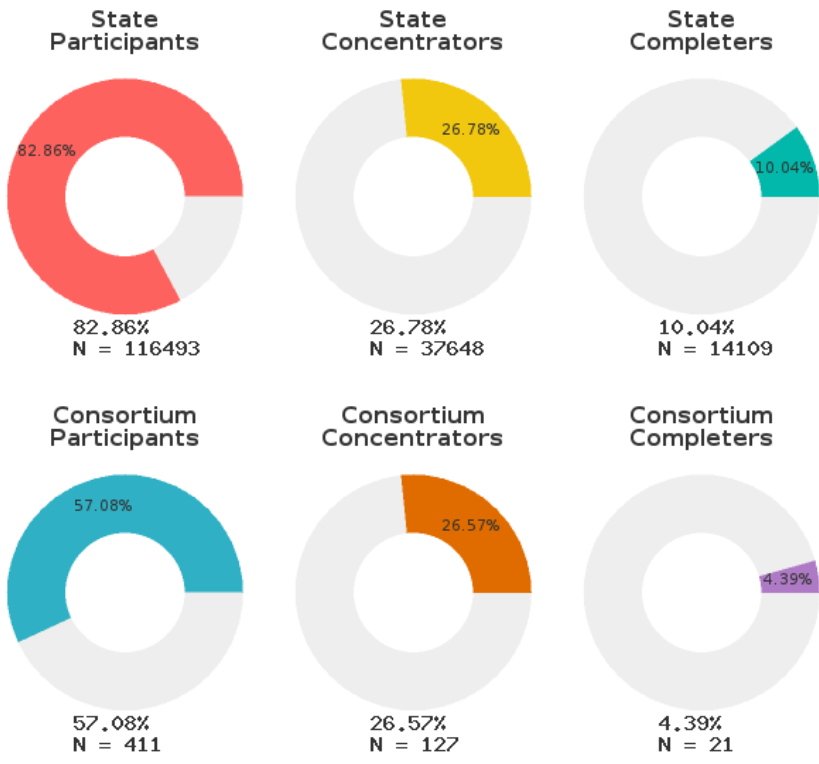

2023 CTE SUMMARY REPORT

HEBER SPRINGS SCHOOL DISTRICT - 1202000

A [comprehensive program report](#) is available for more detailed information on all performance measures.

Enrollment includes Grades 9-12 students.

PERFORMANCE SCORES RELATIVE TO TARGETS