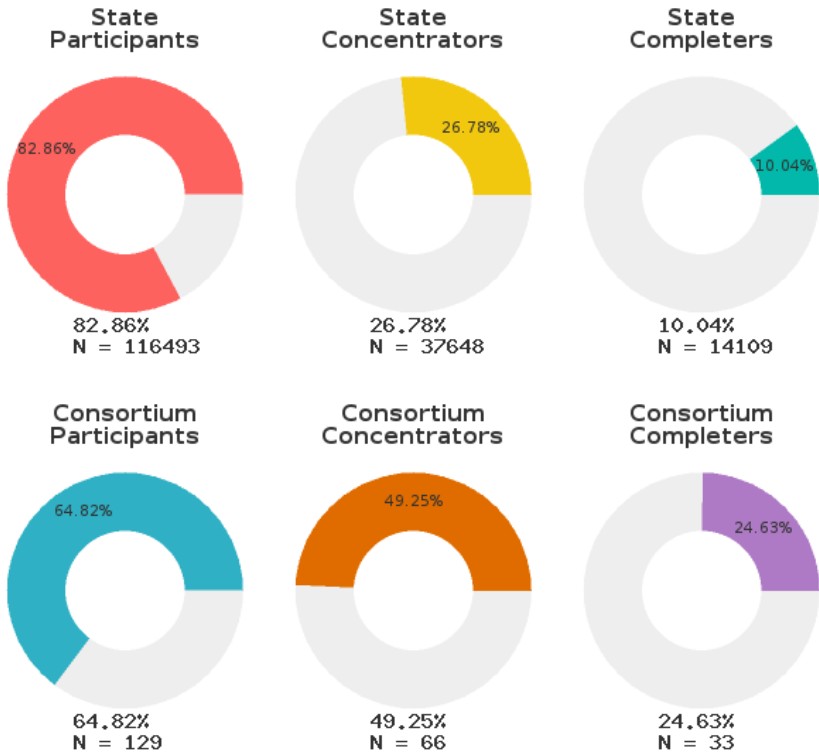

## NEMO VISTA SCHOOL DISTRICT - 1503000

A [comprehensive program report](#) is available for more detailed information on all performance measures.

Enrollment includes Grades 9-12 students.

### PERFORMANCE SCORES RELATIVE TO TARGETS