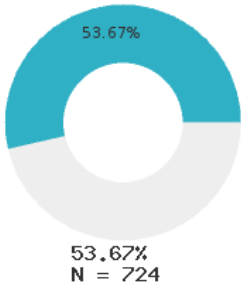

2023 CTE SUMMARY REPORT

VALLEY VIEW SCHOOL DISTRICT - 1612000

State Participants

State Concentrators

State Completers

Consortium Participants

Consortium Concentrators

Consortium Completers