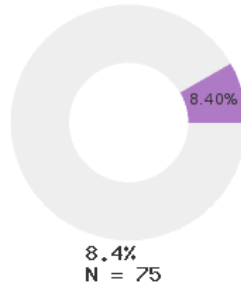

2023 CTE SUMMARY REPORT

VALLEY VIEW SCHOOL DISTRICT - 1612000

State Participants

State Concentrators

State Completers

Consortium Participants

Consortium Concentrators

Consortium Completers