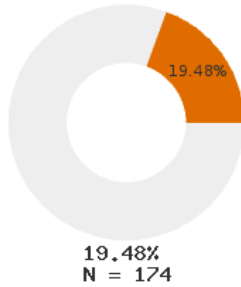

2023 CTE SUMMARY REPORT

VALLEY VIEW SCHOOL DISTRICT - 1612000

State Participants

State Concentrators

State Completers

Consortium Participants

Consortium Concentrators

Consortium Completers