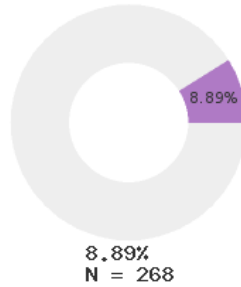

2023 CTE SUMMARY REPORT

CONWAY SCHOOL DISTRICT - 2301000

State Participants

State Concentrators

State Completers

Consortium Participants

Consortium Concentrators

Consortium Completers