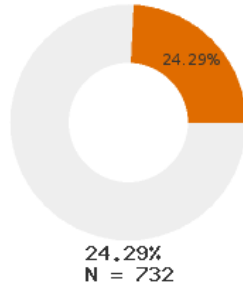

2023 CTE SUMMARY REPORT

CONWAY SCHOOL DISTRICT - 2301000

State Participants

State Concentrators

State Completers

Consortium Participants

Consortium Concentrators

Consortium Completers