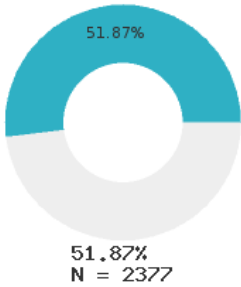

2023 CTE SUMMARY REPORT

CONWAY SCHOOL DISTRICT - 2301000

State Participants

State Concentrators

State Completers

Consortium Participants

Consortium Concentrators

Consortium Completers