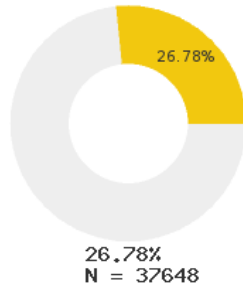

2023 CTE SUMMARY REPORT

CONWAY SCHOOL DISTRICT - 2301000

State Participants

State Concentrators

State Completers

Consortium Participants

Consortium Concentrators

Consortium Completers