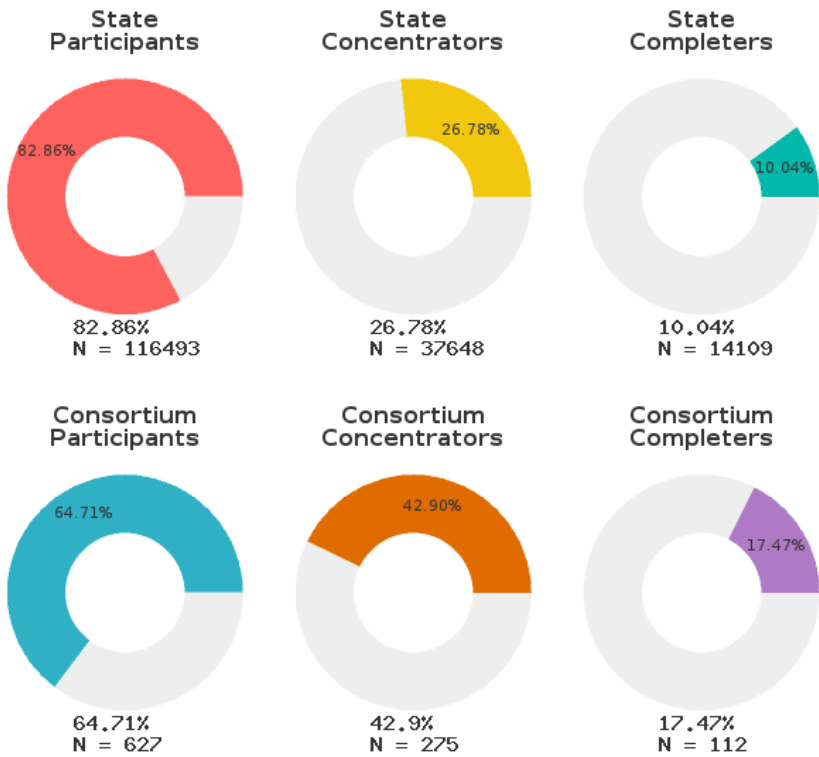

2023 CTE SUMMARY REPORT

HOPE SCHOOL DISTRICT - 2903000

A [comprehensive program report](#) is available for more detailed information on all performance measures.

Enrollment includes Grades 9-12 students.

PERFORMANCE SCORES RELATIVE TO TARGETS