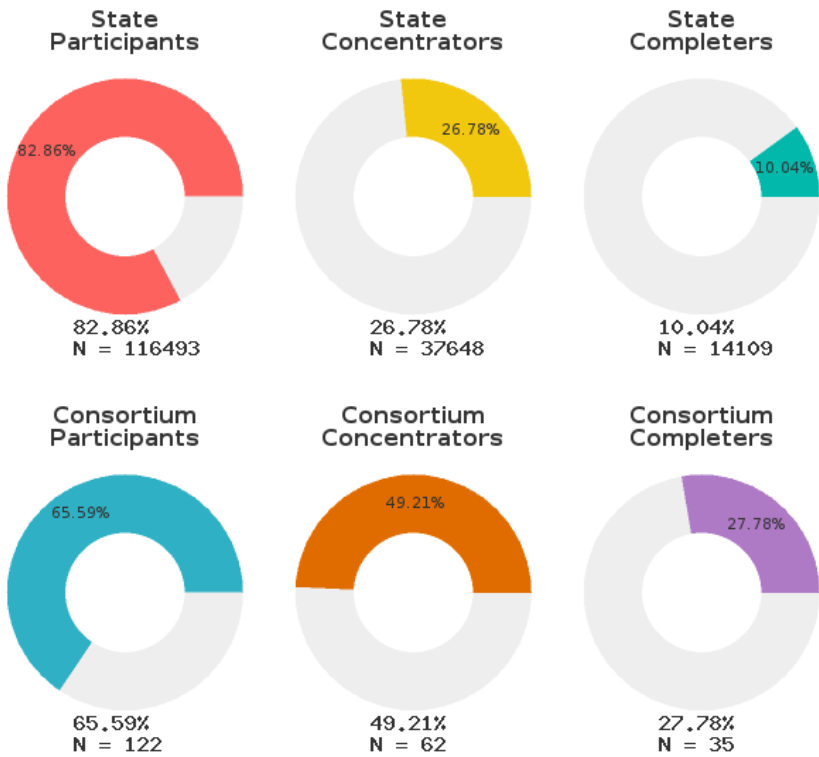

2023 CTE SUMMARY REPORT

CALICO ROCK SCHOOL DISTRICT - 3301000

A [comprehensive program report](#) is available for more detailed information on all performance measures.

Enrollment includes Grades 9-12 students.

PERFORMANCE SCORES RELATIVE TO TARGETS