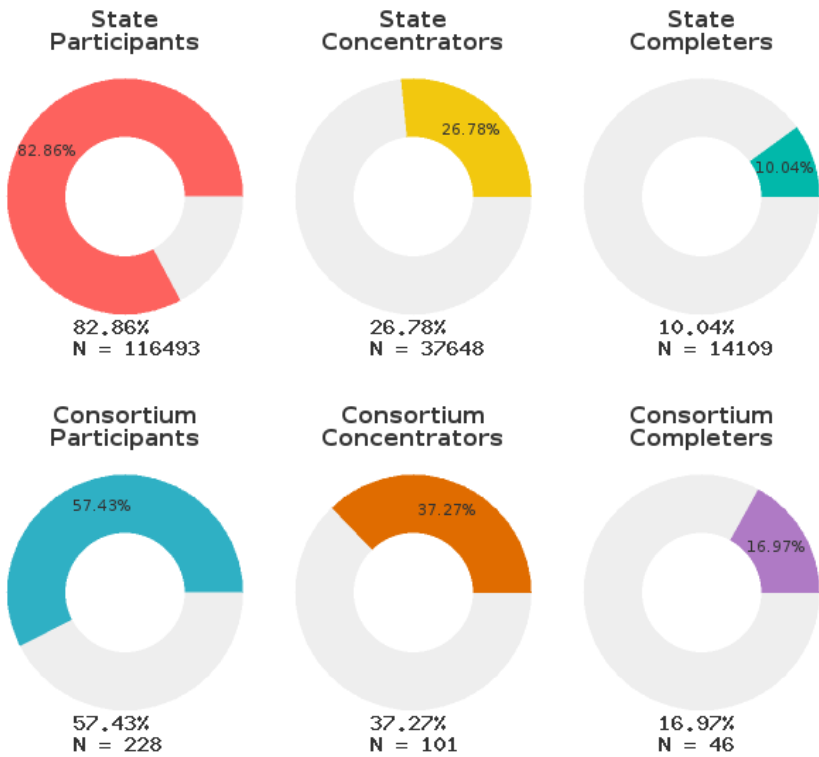

2023 CTE SUMMARY REPORT

MELBOURNE SCHOOL DISTRICT - 3302000

A [comprehensive program report](#) is available for more detailed information on all performance measures.

Enrollment includes Grades 9-12 students.

PERFORMANCE SCORES RELATIVE TO TARGETS