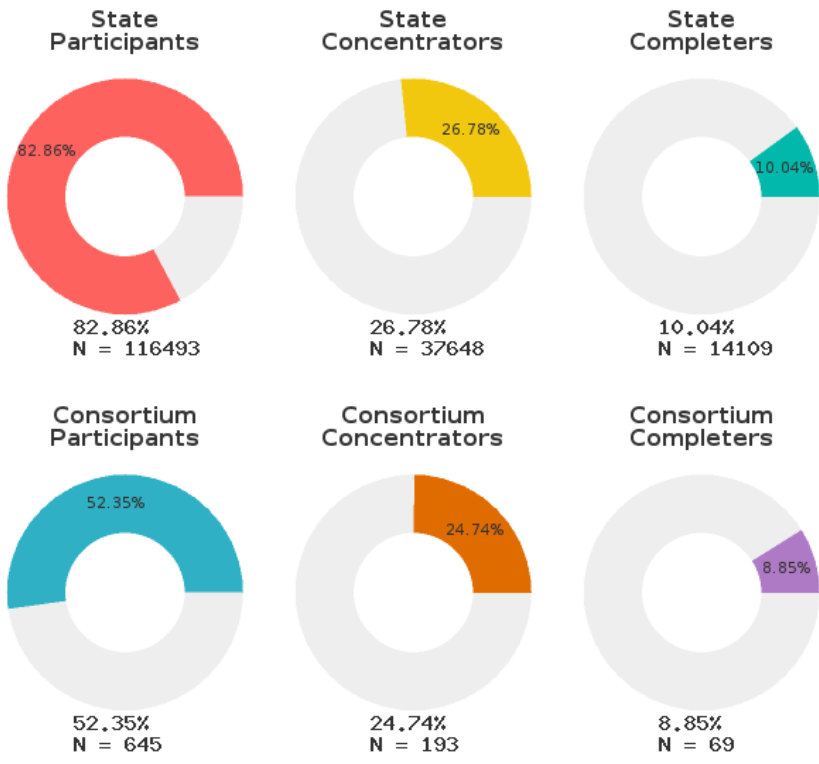

2023 CTE SUMMARY REPORT

CLARKSVILLE SCHOOL DISTRICT - 3601000

A [comprehensive program report](#) is available for more detailed information on all performance measures.

Enrollment includes Grades 9-12 students.

PERFORMANCE SCORES RELATIVE TO TARGETS